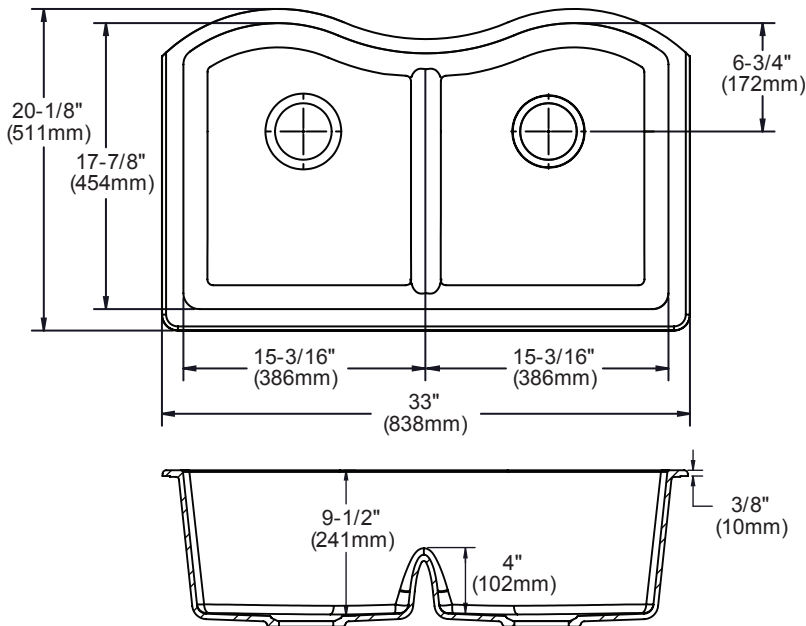

### DESIGN FEATURES

Bowl Depth: 9-1/2" (241mm).  
Rim Height: 3/8" (10mm).  
Aqua Divide Height: 4" (102mm).  
Material: Elkay E-Granite.  
Color Options with natural accents: Black (BK), Bisque (BQ),  
Dusk Gray (GY), Mocha (MC), or White (WH).

### OTHER

Drain Opening: 3-1/2" (89mm).  
Note: All Elkay undermount sinks are designed to affix to the underside of any solid surface countertop.  
These sinks comply with ANSI Z124.6 and CSA B45-02.

Model ELGULB3322

### SINK DIMENSIONS\*

Model Number	Overall		Inside Each Bowl			Cutout in Countertop	Minimum Cabinet Size
	L	W	L	W	D		
ELGULB3322BK	33 (838mm)	20 1/8 (511mm)	15 3/16 (386mm)	17 7/8 (454mm)	9 1/2 (241mm)	See Template**	36 (914mm)
ELGULB3322BQ	33 (838mm)	20 1/8 (511mm)	15 3/16 (386mm)	17 7/8 (454mm)	9 1/2 (241mm)		36 (914mm)
ELGULB3322GY	33 (838mm)	20 1/8 (511mm)	15 3/16 (386mm)	17 7/8 (454mm)	9 1/2 (241mm)		36 (914mm)
ELGULB3322MC	33 (838mm)	20 1/8 (511mm)	15 3/16 (386mm)	17 7/8 (454mm)	9 1/2 (241mm)		36 (914mm)
ELGULB3322WH	33 (838mm)	20 1/8 (511mm)	15 3/16 (386mm)	17 7/8 (454mm)	9 1/2 (241mm)		36 (914mm)

\*Length is left to right. Width is front to back.

\*\*Template and countertop mounting clips are packed with every sink.