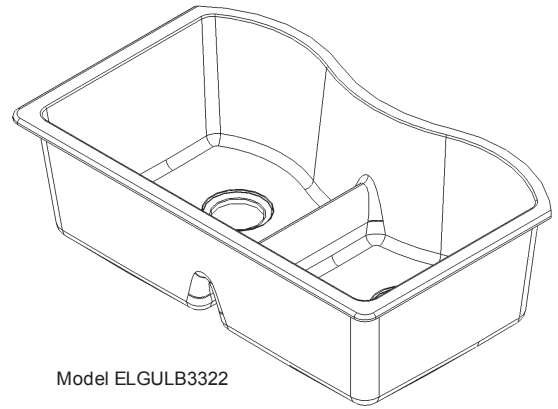

### DESIGN FEATURES

Bowl Depth: 9-1/2" (241mm).  
Rim Height: 3/8" (10mm).  
Aqua Divide Height: 4" (102mm).  
Material: Elkay E-Granite.  
Color Options with natural accents: Black (BK), Bisque (BQ),  
Dusk Gray (GY), Mocha (MC), or White (WH).

### OTHER

Drain Opening: 3-1/2" (89mm).  
Note: All Elkay undermount sinks are designed to affix to the underside of any solid surface countertop.  
These sinks comply with ANSI Z124.6 and CSA B45-02.

Model ELGULB3322

### SINK DIMENSIONS\*

Model Number	Overall		Inside Each Bowl			Cutout in Countertop	Minimum Cabinet Size
	L	W	L	W	D		
ELGULB3322BK	33 (838mm)	20 1/8 (511mm)	15 3/16 (386mm)	17 7/8 (454mm)	9 1/2 (241mm)	See Template**	36 (914mm)
ELGULB3322BQ	33 (838mm)	20 1/8 (511mm)	15 3/16 (386mm)	17 7/8 (454mm)	9 1/2 (241mm)		36 (914mm)
ELGULB3322GY	33 (838mm)	20 1/8 (511mm)	15 3/16 (386mm)	17 7/8 (454mm)	9 1/2 (241mm)		36 (914mm)
ELGULB3322MC	33 (838mm)	20 1/8 (511mm)	15 3/16 (386mm)	17 7/8 (454mm)	9 1/2 (241mm)		36 (914mm)
ELGULB3322WH	33 (838mm)	20 1/8 (511mm)	15 3/16 (386mm)	17 7/8 (454mm)	9 1/2 (241mm)		36 (914mm)

\*Length is left to right. Width is front to back.

\*\*Template and countertop mounting clips are packed with every sink.