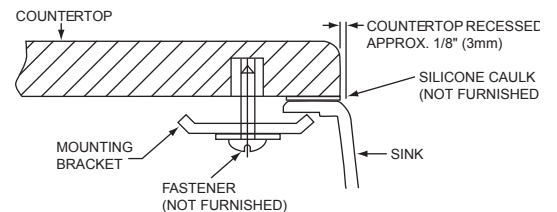

Installation Profile

The template provides the only type of installation recommended by Elkay.

In keeping with our policy of continuing product improvement, Elkay reserves the right to change product specifications without notice. Please visit elkayusa.com for most current version of Elkay product specification sheets.

This specification describes an Elkay product with design, quality and functional benefits to the user. When making a comparison of other producers' offerings, be certain these features are not overlooked.