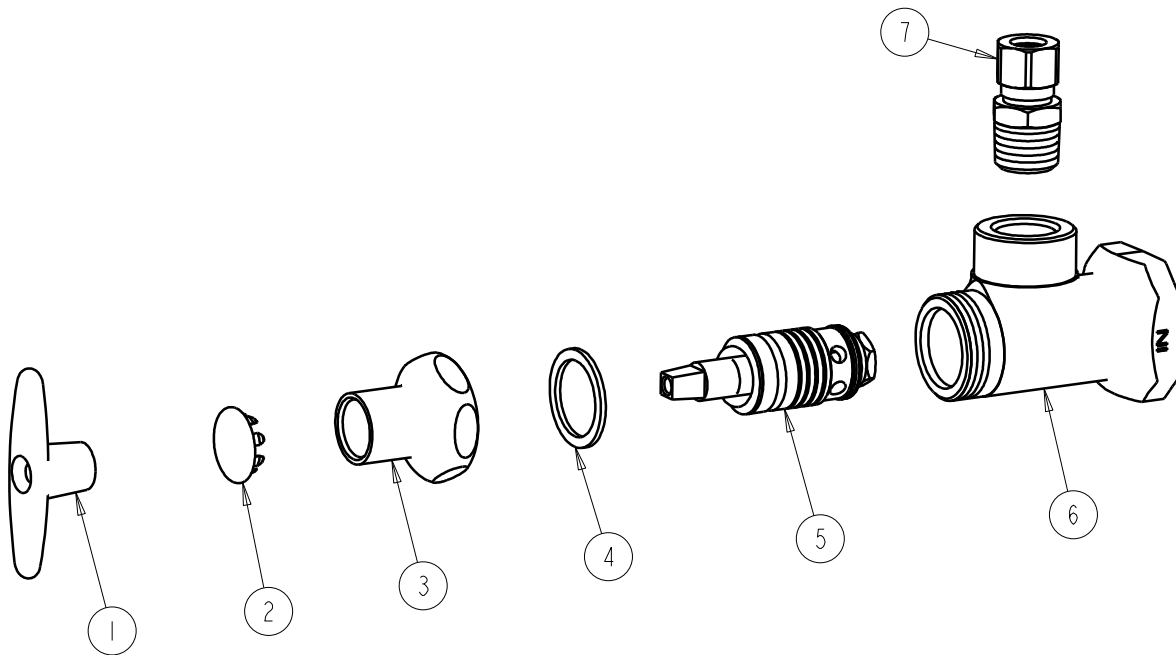

REPAIR PARTS

BY: JAR DATE: 11-27-07

CHK: *JAR* REV:

FITTING NO.

1013-MMCP

SUBMITTED MODEL NO.

ITEM NO.

FOR TECHNICAL ASSISTANCE
1-800-TEC-TRUE (1-800-832-8783)

ITEM	PART NO.	DESCRIPTION
1	293-006JKRCF	HANDLE, TEE INCLUDES SCREW
2	1-144JKCP	BUTTON
3	1-246JKCP	LOOSE KEY CAP
4	1-343JKNF	GASKET
5	217-XMLHJKNF	L.H. SLO-COMP. METAL/METAL UNIT
6	---	BODY 1/2 INLET X 3/8 OUTLET
7	1022-007JKRCF	COMP. FITTING 3/8 TUBE X 3/8 NPT