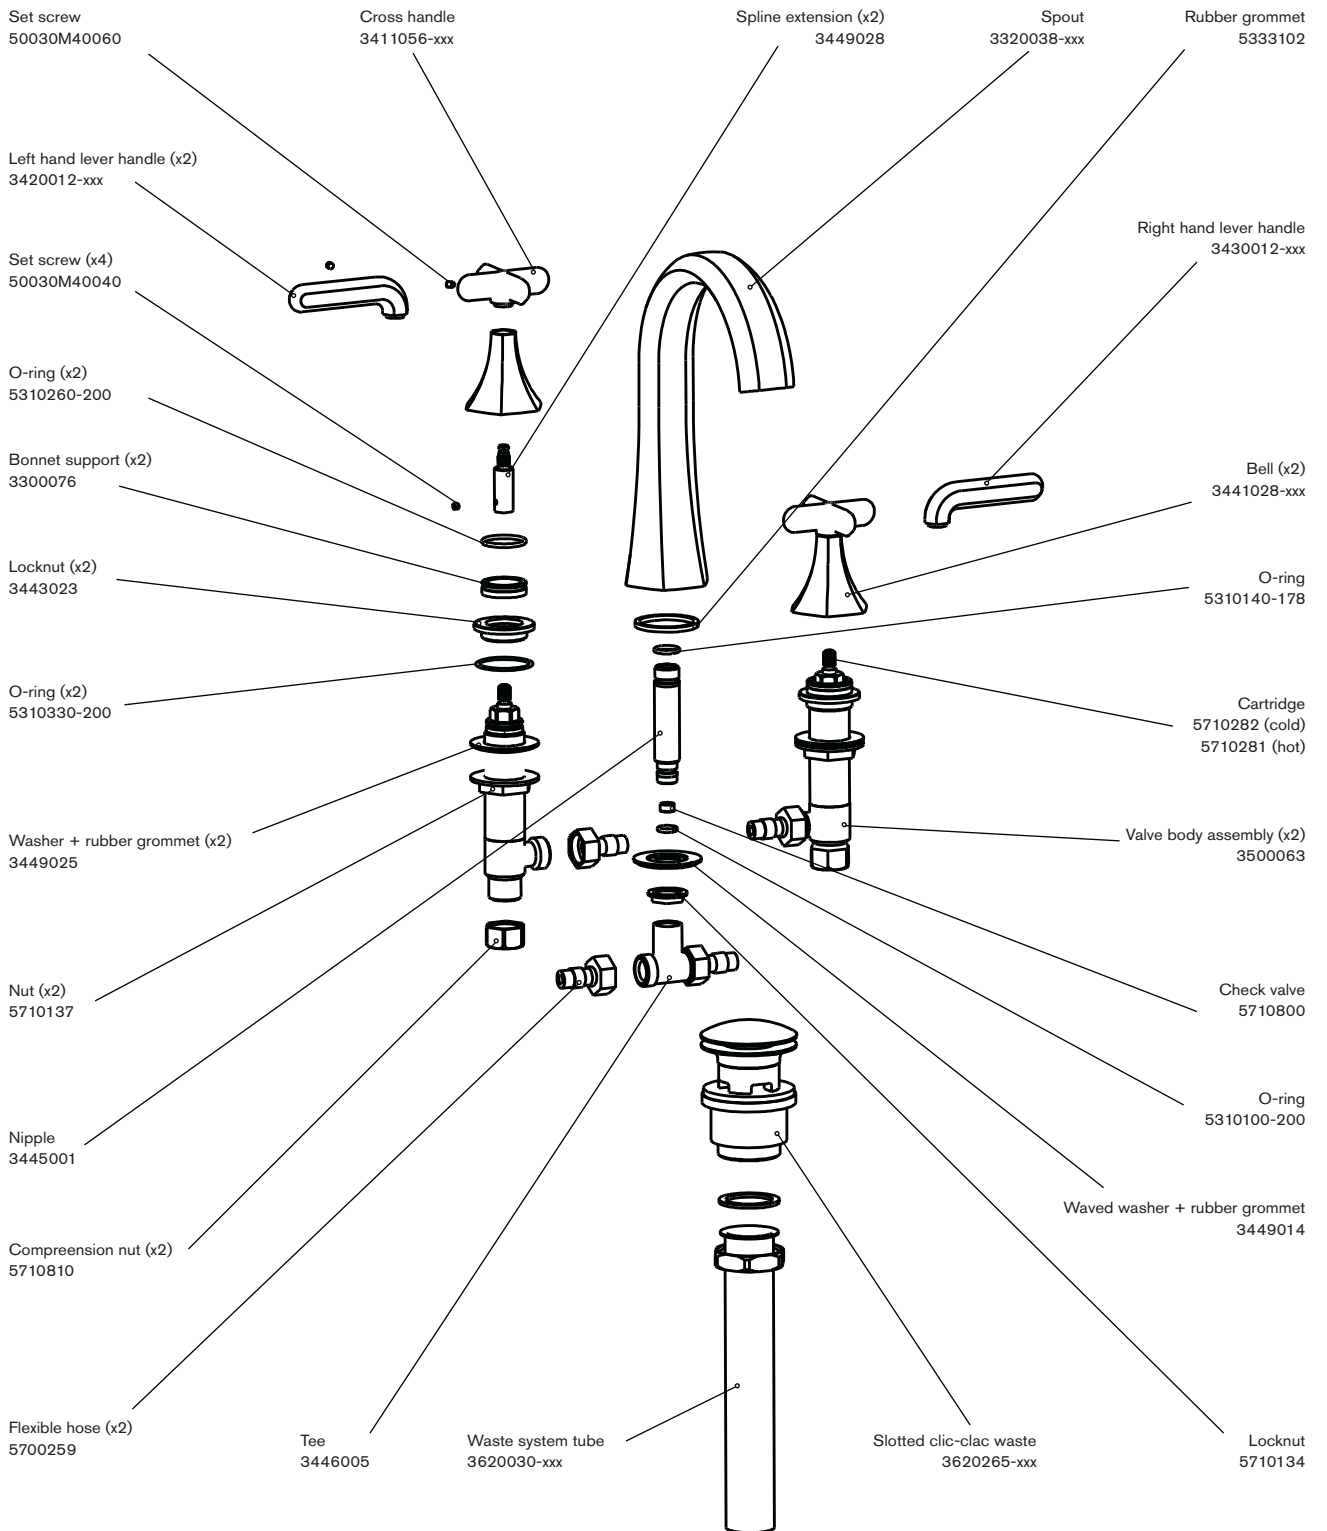

technical specifications
note: xxx represent different finishes

code: 201 150 xxx
202 150 xxx

www.cifial.pt | cifial@cifial.pt
cifial@cifial.es
www.cifial.co.uk | sales@cifial.co.uk
www.cifialusa.com
www.cifial.pl | cifial@cifial.pl