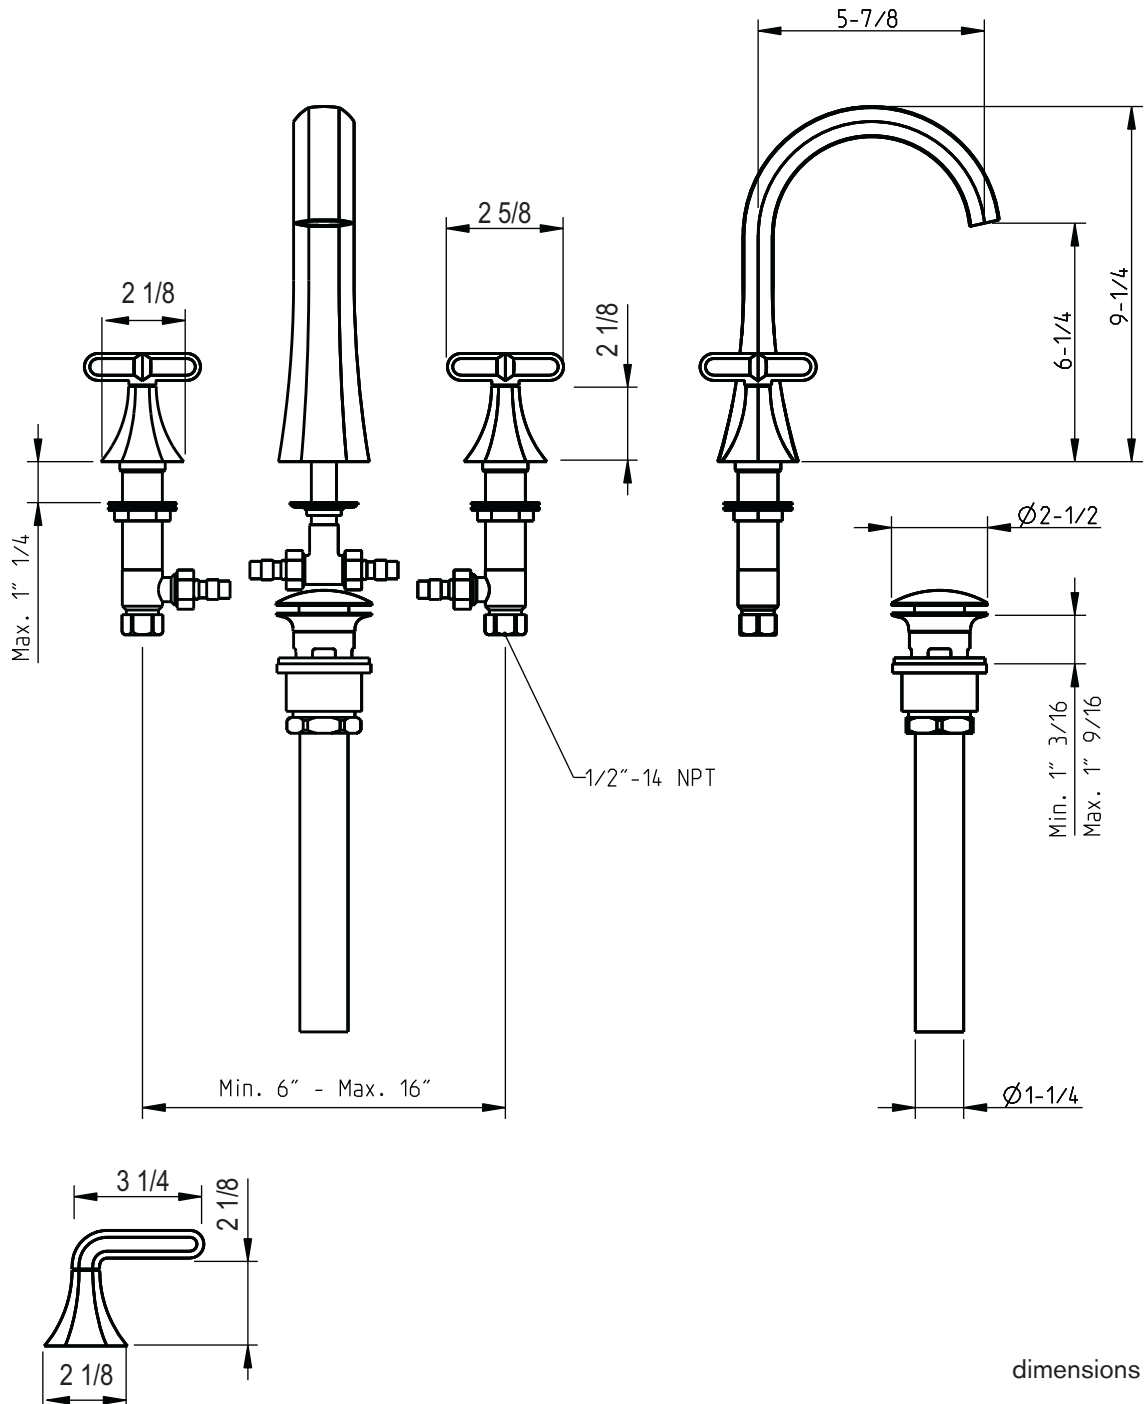

Hexa

Hi-arch widespread lavatory

www.cifial.pt | cifial@cifial.pt
cifial@cifial.es
www.cifial.co.uk | sales@cifial.co.uk
www.cifialusa.com
www.cifial.pl | cifial@cifial.pl

Cartridge # 5711505 - Cold
5711501 - Hot