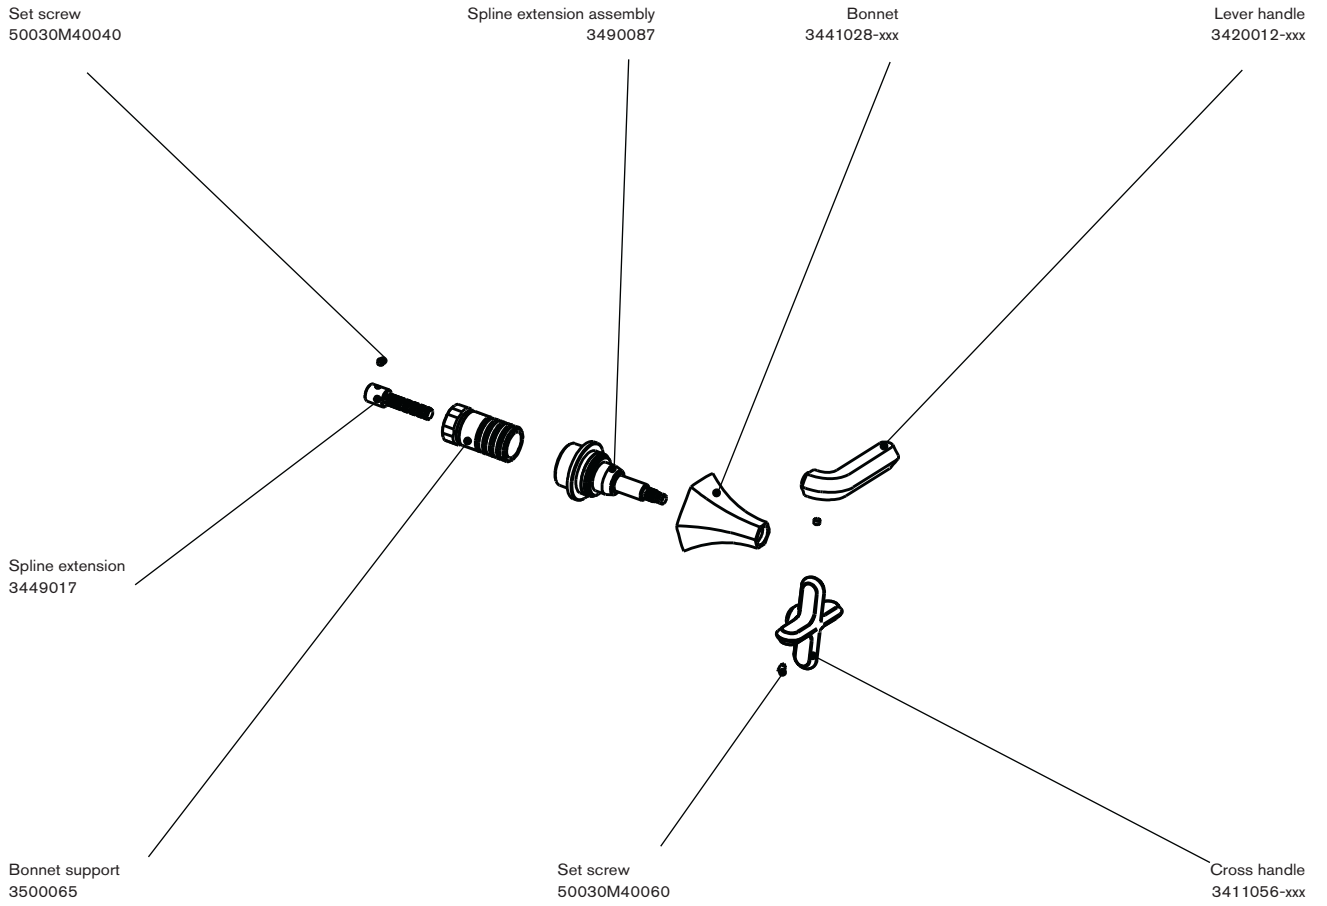

technical specifications
note: xxx represent different finishes

code: 201 665 xxx
202 665 xxx

www.cifial.pt | cifial@cifial.pt
cifial@cifial.es
www.cifial.co.uk | sales@cifial.co.uk
www.cifialusa.com
www.cifial.pl | cifial@cifial.pl

5663778
983HX007W01