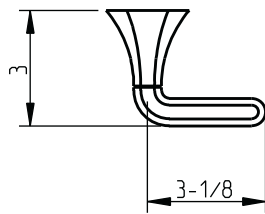

Hexa

Wall mount stop/ transfer valve trim

dimensions inches

www.cifial.pt | cifial@cifial.pt

cifial@cifial.es

www.cifial.co.uk | sales@cifial.co.uk

www.cifialusa.com

www.cifial.pl | cifial@cifial.pl

Extension: 3491012

1/2 cartridge 5711501

3/4 cartridge 5711502

Transfer cartridge WMTVCART

289 765 999 rough 1/2"

289 775 999 rough 3/4"

289 760 999 rough tran

technical specifications
note: xxx represent different finishes