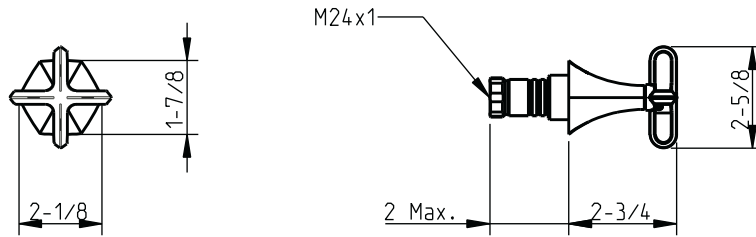

Hexa

Wall mount stop/ transfer valve trim

dimensions inches

www.cifial.pt | cifial@cifial.pt

cifial@cifial.es

www.cifial.co.uk | sales@cifial.co.uk

www.cifialusa.com

www.cifial.pl | cifial@cifial.pl

Extension: 3491012

1/2 cartridge 5711501

3/4 cartridge 5711502

Transfer cartridge WMTVCART

289 765 999 rough 1/2"

289 775 999 rough 3/4"

289 760 999 rough tran

technical specifications
note: xxx represent different finishes