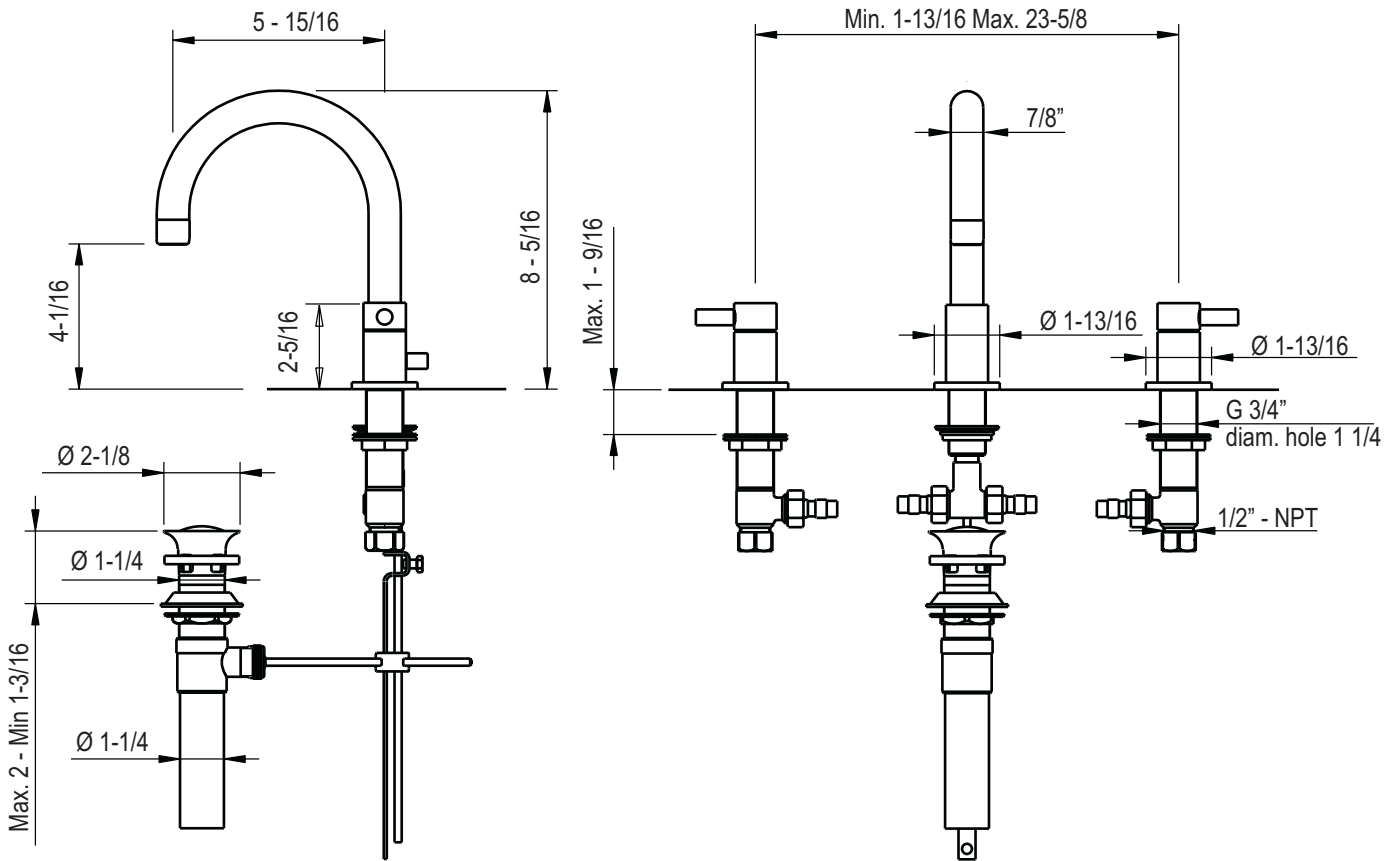

Techno

3 hole widespread lavatory

dimensions inches

www.cifial.pt | cifial@cifial.pt
cifial@cifial.es
www.cifial.co.uk | sales@cifial.co.uk
www.cifialusa.com
www.cifial.pl | cifial@cifial.pl

installations notes:
minimum hole diameter is 1 3/8"

tighten/untighten
 handle extension

5663197
 983TE002W10