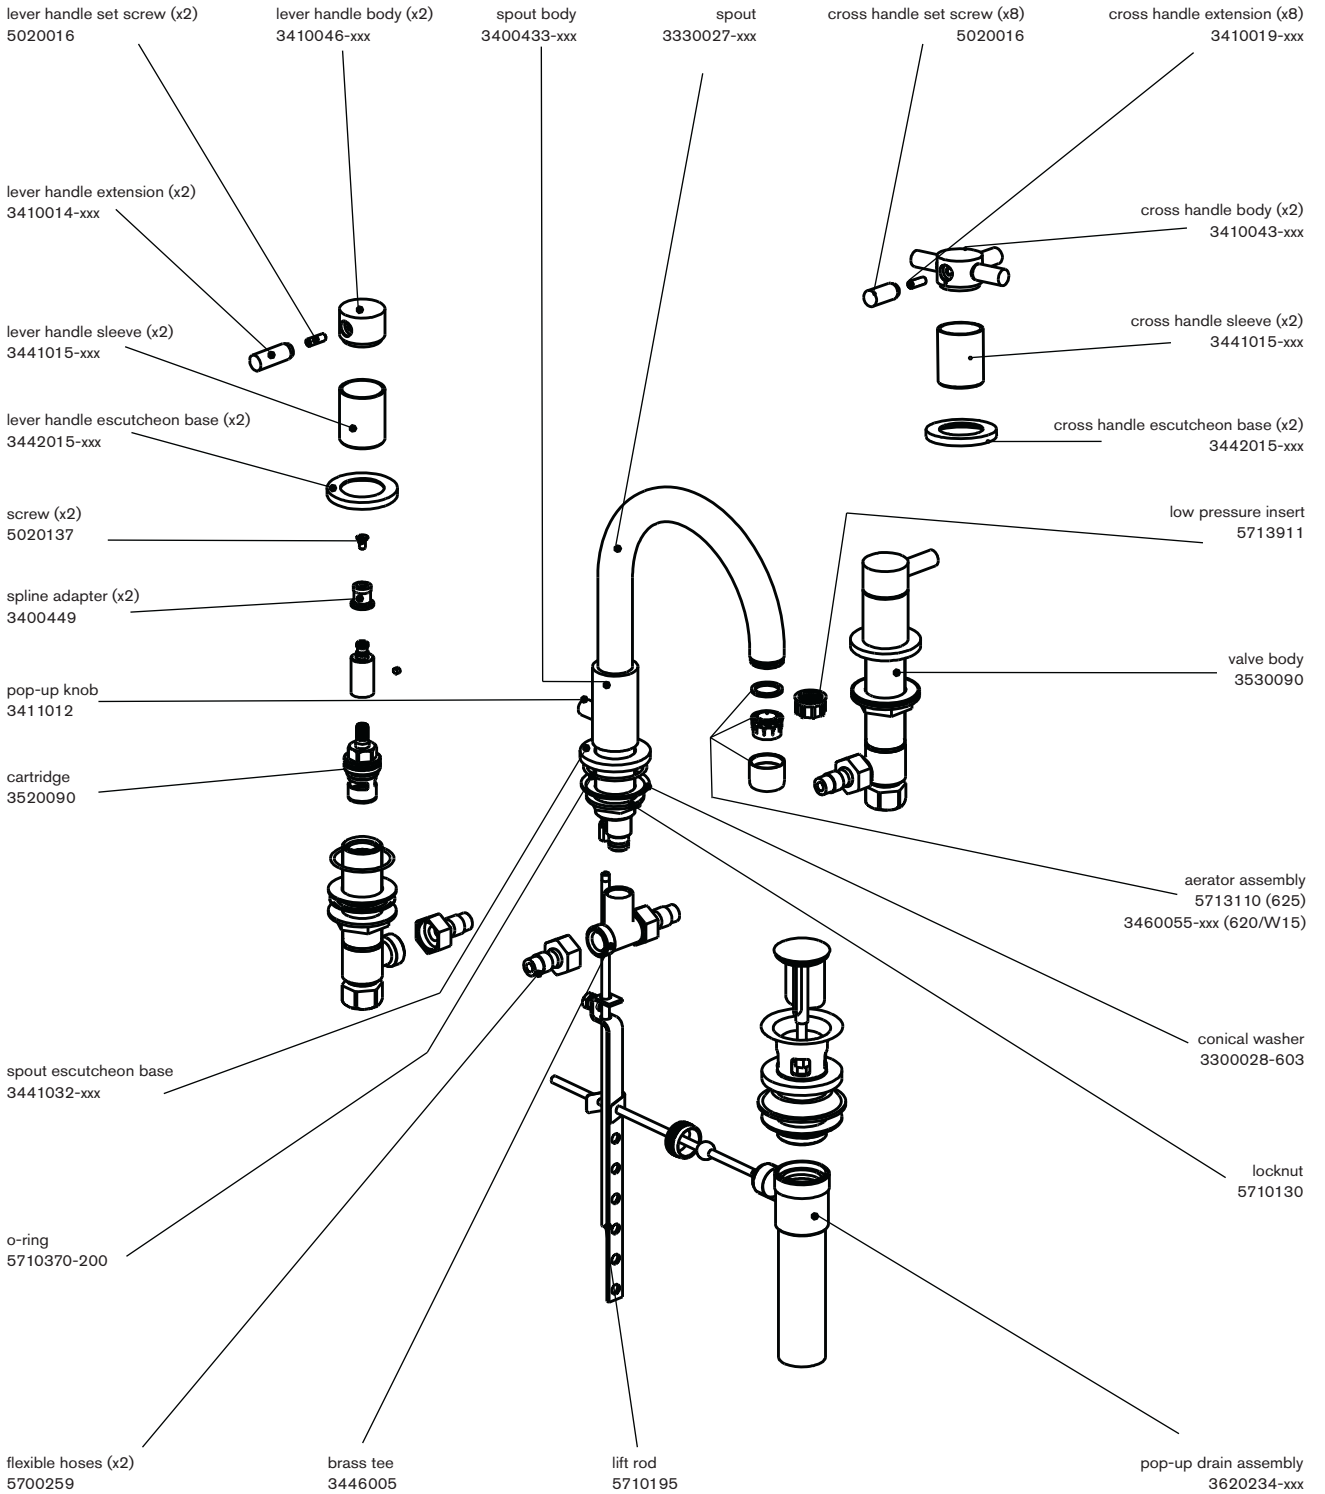

technical specifications
note: xxx represent different finishes

code: 221 110 xxx
222 110 xxx

www.cifial.pt | cifial@cifial.pt
cifial@cifial.es
www.cifial.co.uk | sales@cifial.co.uk
www.cifialusa.com
www.cifial.pl | cifial@cifial.pl

tighten/untighten
handle extension

5663197
983TE002W10