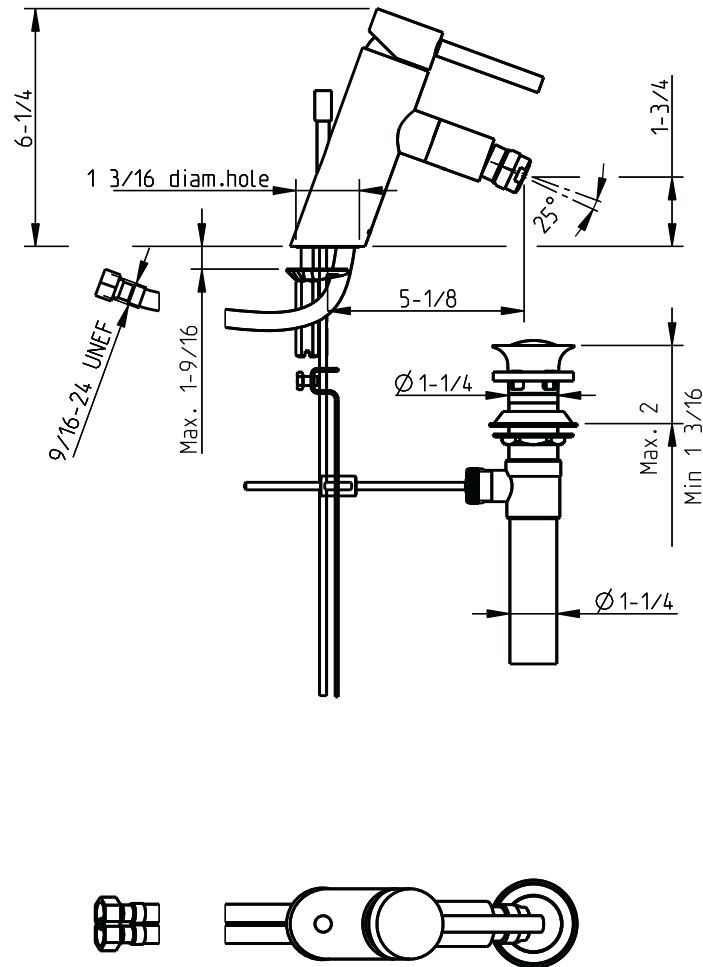

TECHNO

Single handle control low profile bidet

dimensions inches