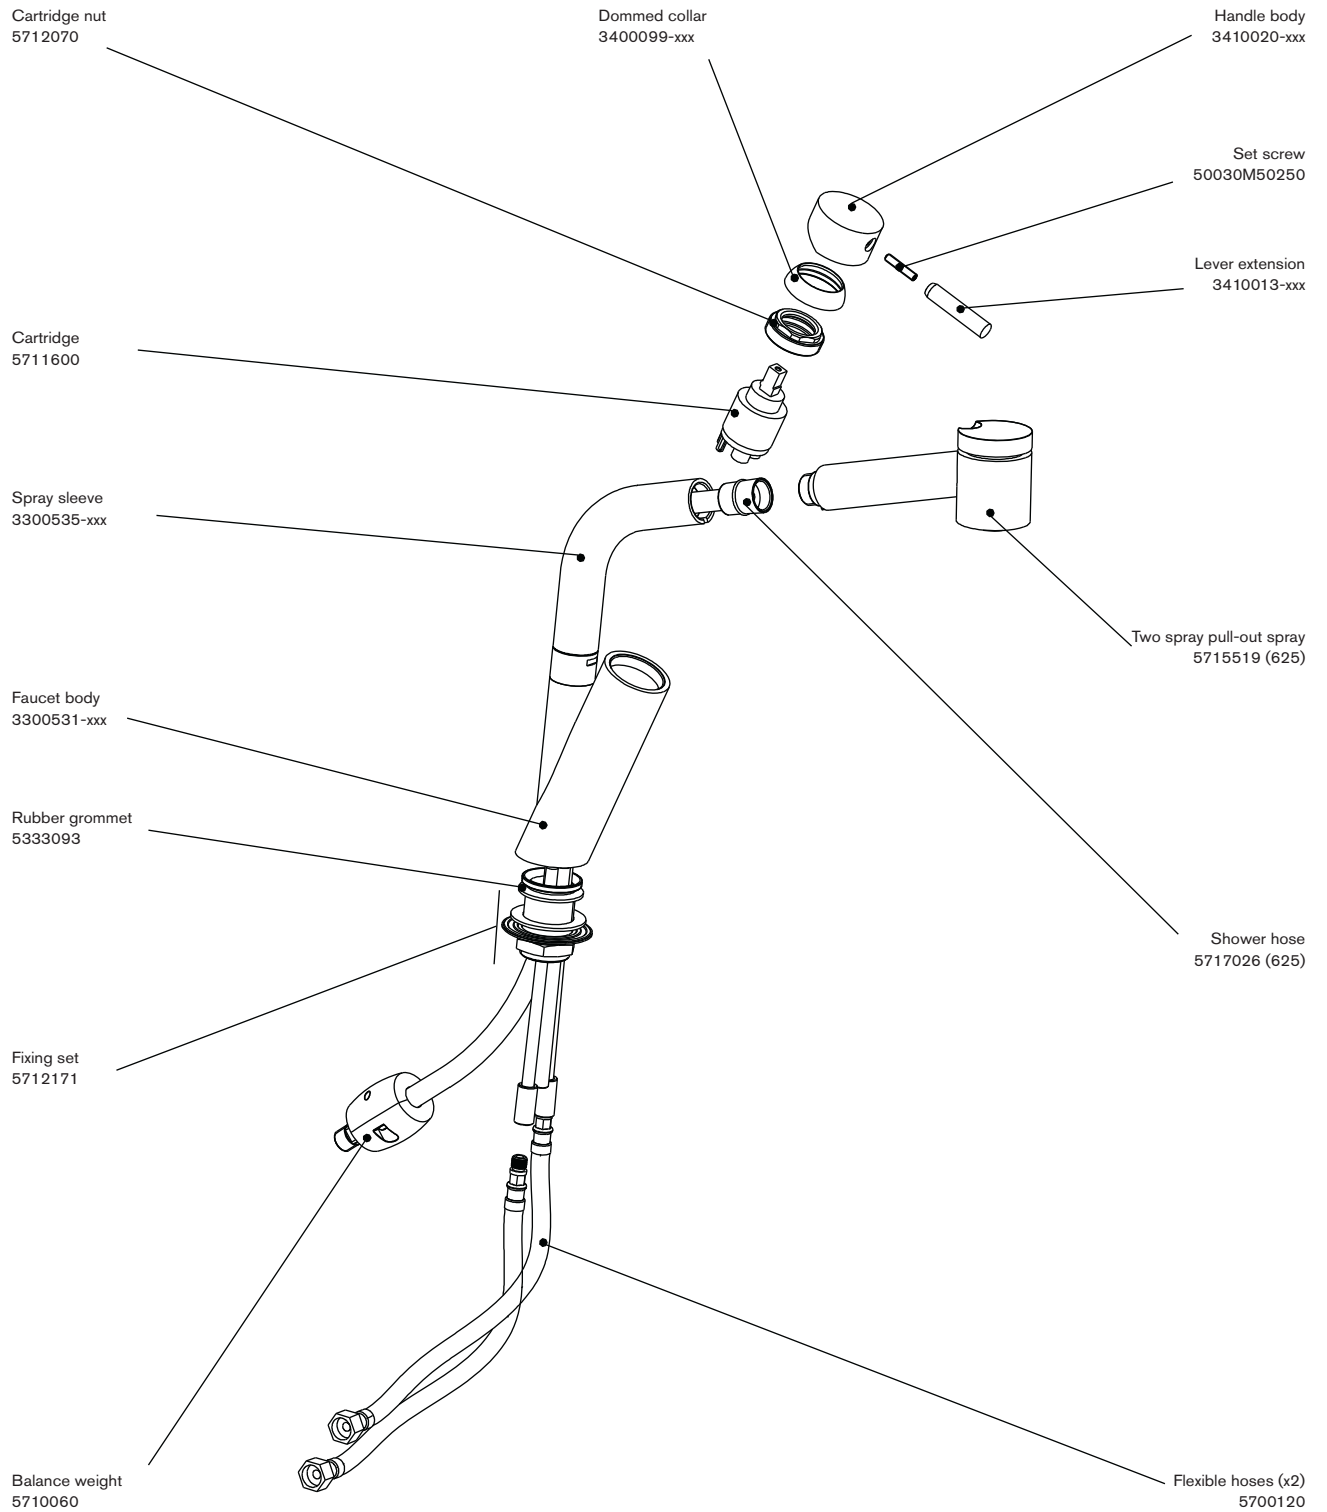

Techno

Kitchen faucet with pull-out spray

technical specifications
note: xxx represents different finishes

code: 221 145 xxx

www.cifial.pt | cifial@cifial.pt
cifial@cifial.es
www.cifial.co.uk | sales@cifial.co.uk
www.cifialusa.com
www.cifial.pl | cifial@cifial.pl

tighten/untighten
handle extension

5663745
983TH027W03