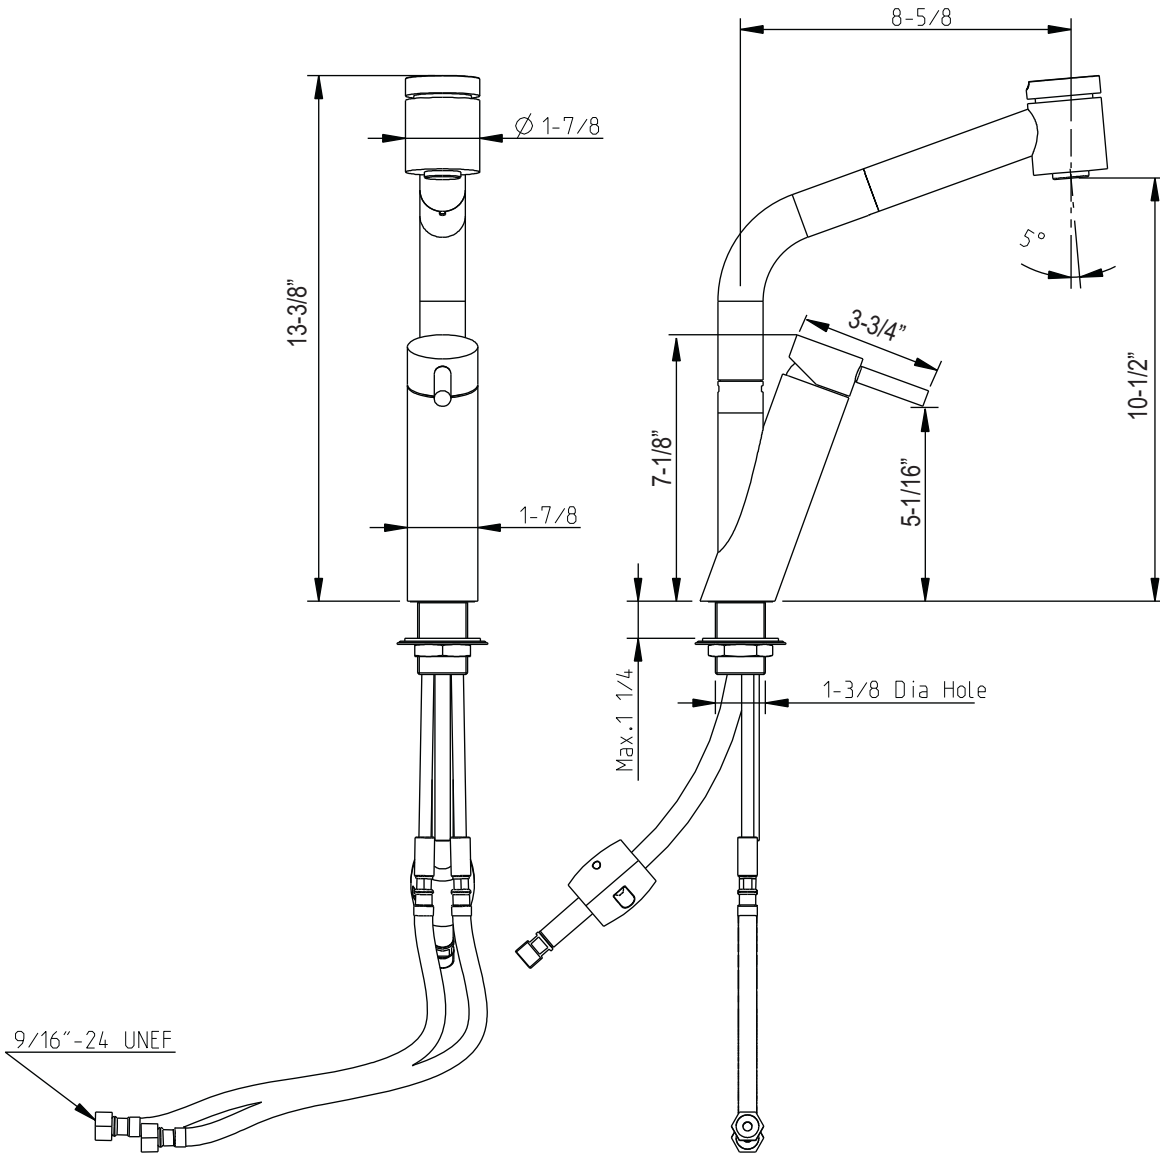

Techno

Kitchen faucet with pull-out spray

technical specifications
note: xxx represents different finishes

code: 221 145 xxx

www.cifial.pt | cifial@cifial.pt
cifial@cifial.es
www.cifial.co.uk | sales@cifial.co.uk
www.cifialusa.com
www.cifial.pl | cifial@cifial.pl

tighten/untighten
handle extension

5663745
983TH027W03