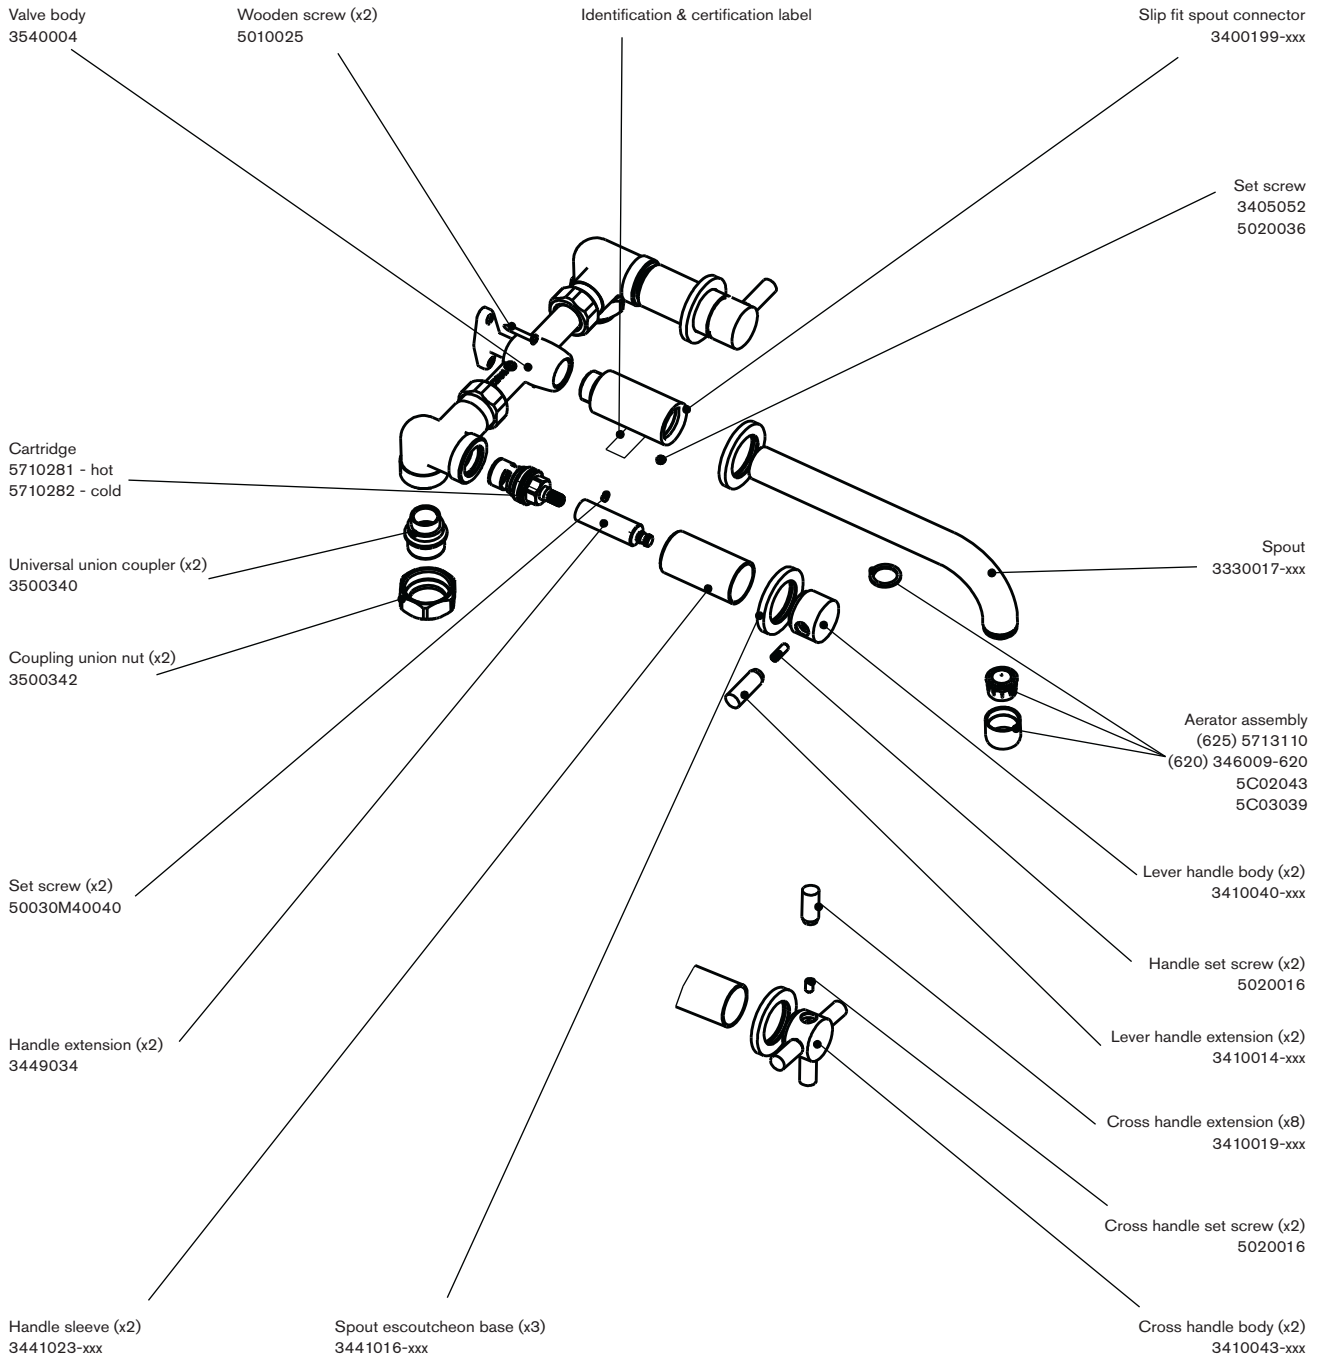

Techno

3 Hole wall mount lavatory

dimensions inches

technical specifications
 note: xxx represent different finishes

code: 221 156 xxx
 222 156 xxx

www.cifial.pt | cifial@cifial.pt
 cifial@cifial.es
 www.cifial.co.uk | sales@cifial.co.uk
 www.cifialusa.com
 www.cifial.pl | cifial@cifial.pl

tighten/untighten
 handle extension

5663740
 983TE014W04