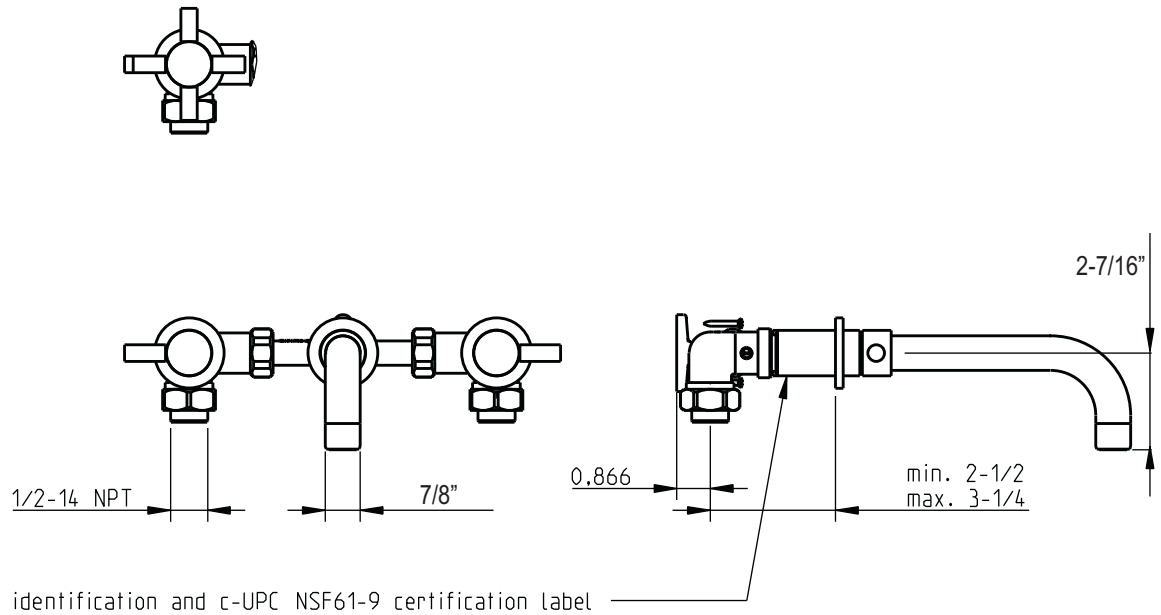

Techno

3 Hole wall mount lavatory

dimensions inches

technical specifications
 note: xxx represent different finishes

code: 221 156 xxx
 222 156 xxx

www.cifial.pt | cifial@cifial.pt
 cifial@cifial.es
 www.cifial.co.uk | sales@cifial.co.uk
 www.cifialusa.com
 www.cifial.pl | cifial@cifial.pl

tighten/untighten
 handle extension

5663740
 983TE014W04