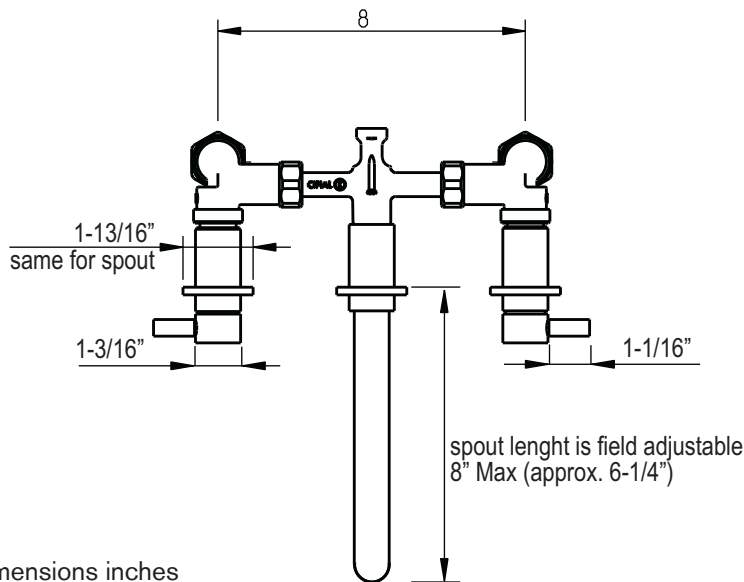

Techno

3 Hole wall mount lavatory

dimensions inches

technical specifications
 note: xxx represent different finishes

code: 221 156 xxx
 222 156 xxx

www.cifial.pt | cifial@cifial.pt
 cifial@cifial.es
 www.cifial.co.uk | sales@cifial.co.uk
 www.cifialusa.com
 www.cifial.pl | cifial@cifial.pl

tighten/untighten
 handle extension

5663740
 983TE014W04