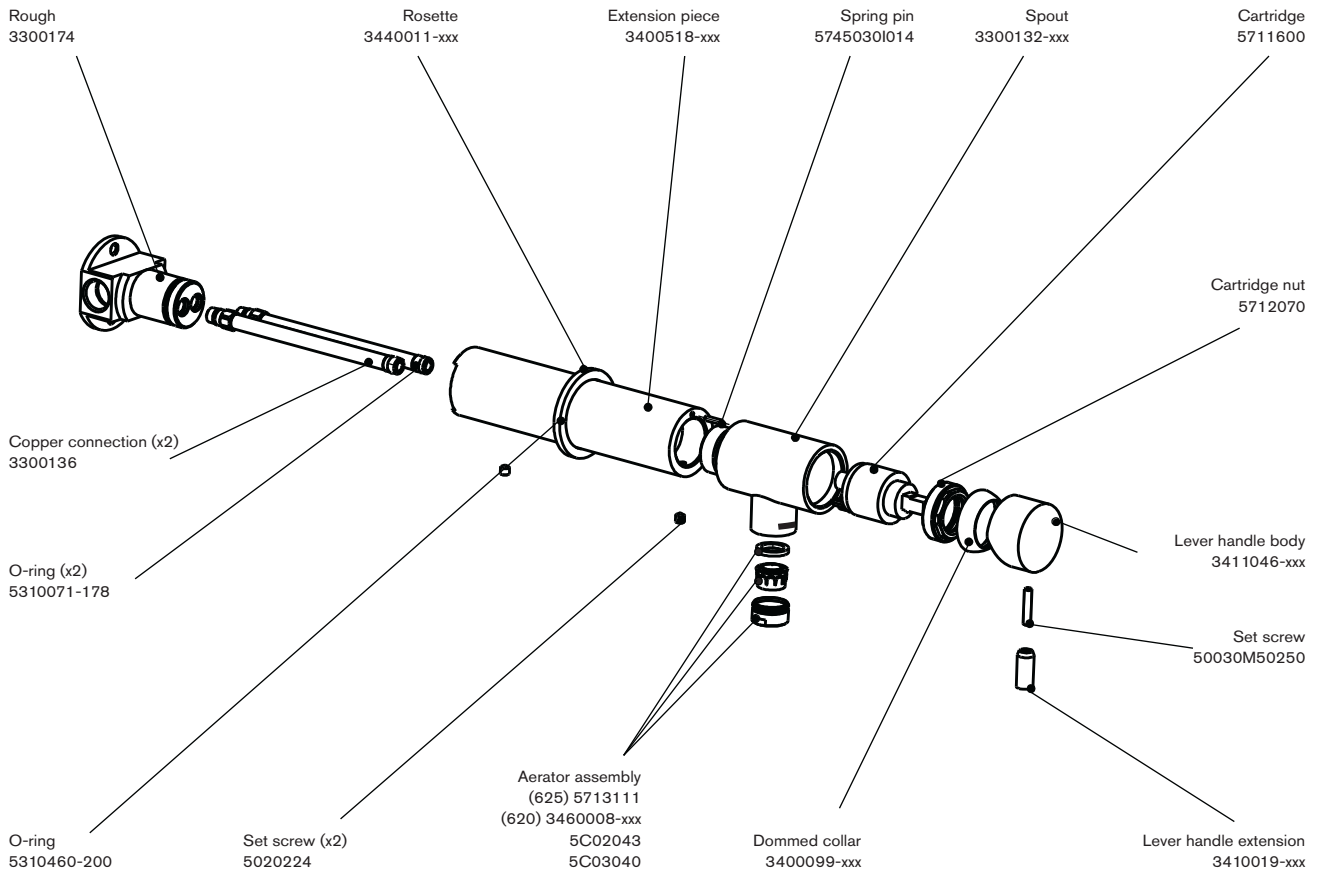

Techno

Single hand lavatory/kitchen wall mount faucet

technical specifications
 note: xxx represents different finishes

code: 221 157 xxx

www.cifial.pt | cifial@cifial.pt
 cifial@cifial.es
 www.cifial.co.uk | sales@cifial.co.uk
 www.cifialusa.com
 www.cifial.pl | cifial@cifial.pl

tighten/untighten
 handle extension

5663657
 983TH026W02