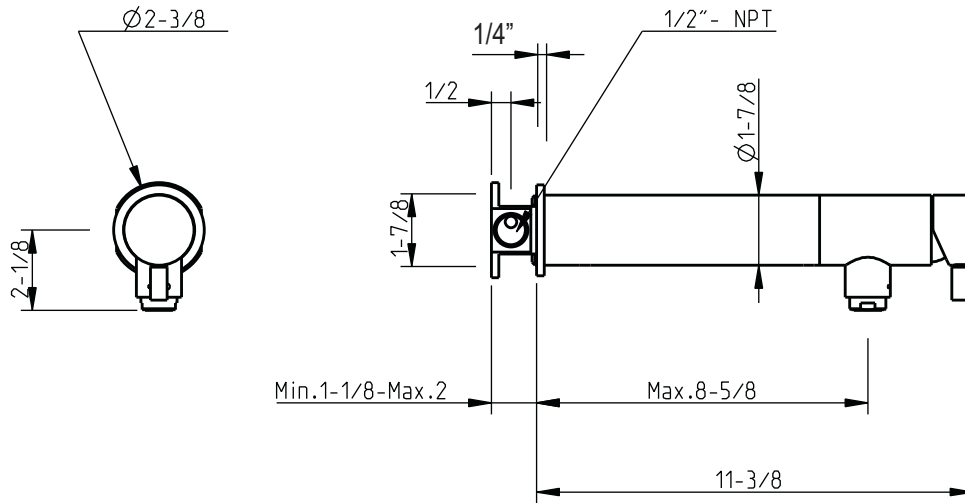

Techno

Single hand lavatory/kitchen wall mount faucet

technical specifications
 note: xxx represents different finishes

code: 221 157 xxx

www.cifial.pt | cifial@cifial.pt
 cifial@cifial.es
 www.cifial.co.uk | sales@cifial.co.uk
 www.cifialusa.com
 www.cifial.pl | cifial@cifial.pl

tighten/untighten
 handle extension

5663657
 983TH026W02