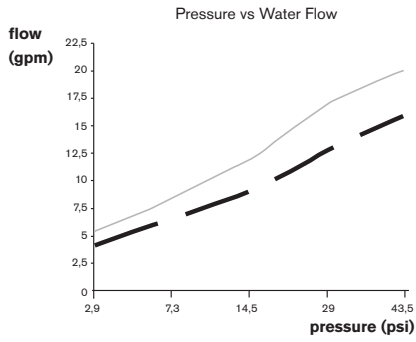

techno 465

Mounting floor single lever side valve mixer with high spout

note: xxx represent different finishes

— Bica (mistura) / Spout (mix)
 — Bica (água fria) / Spout (cold water)