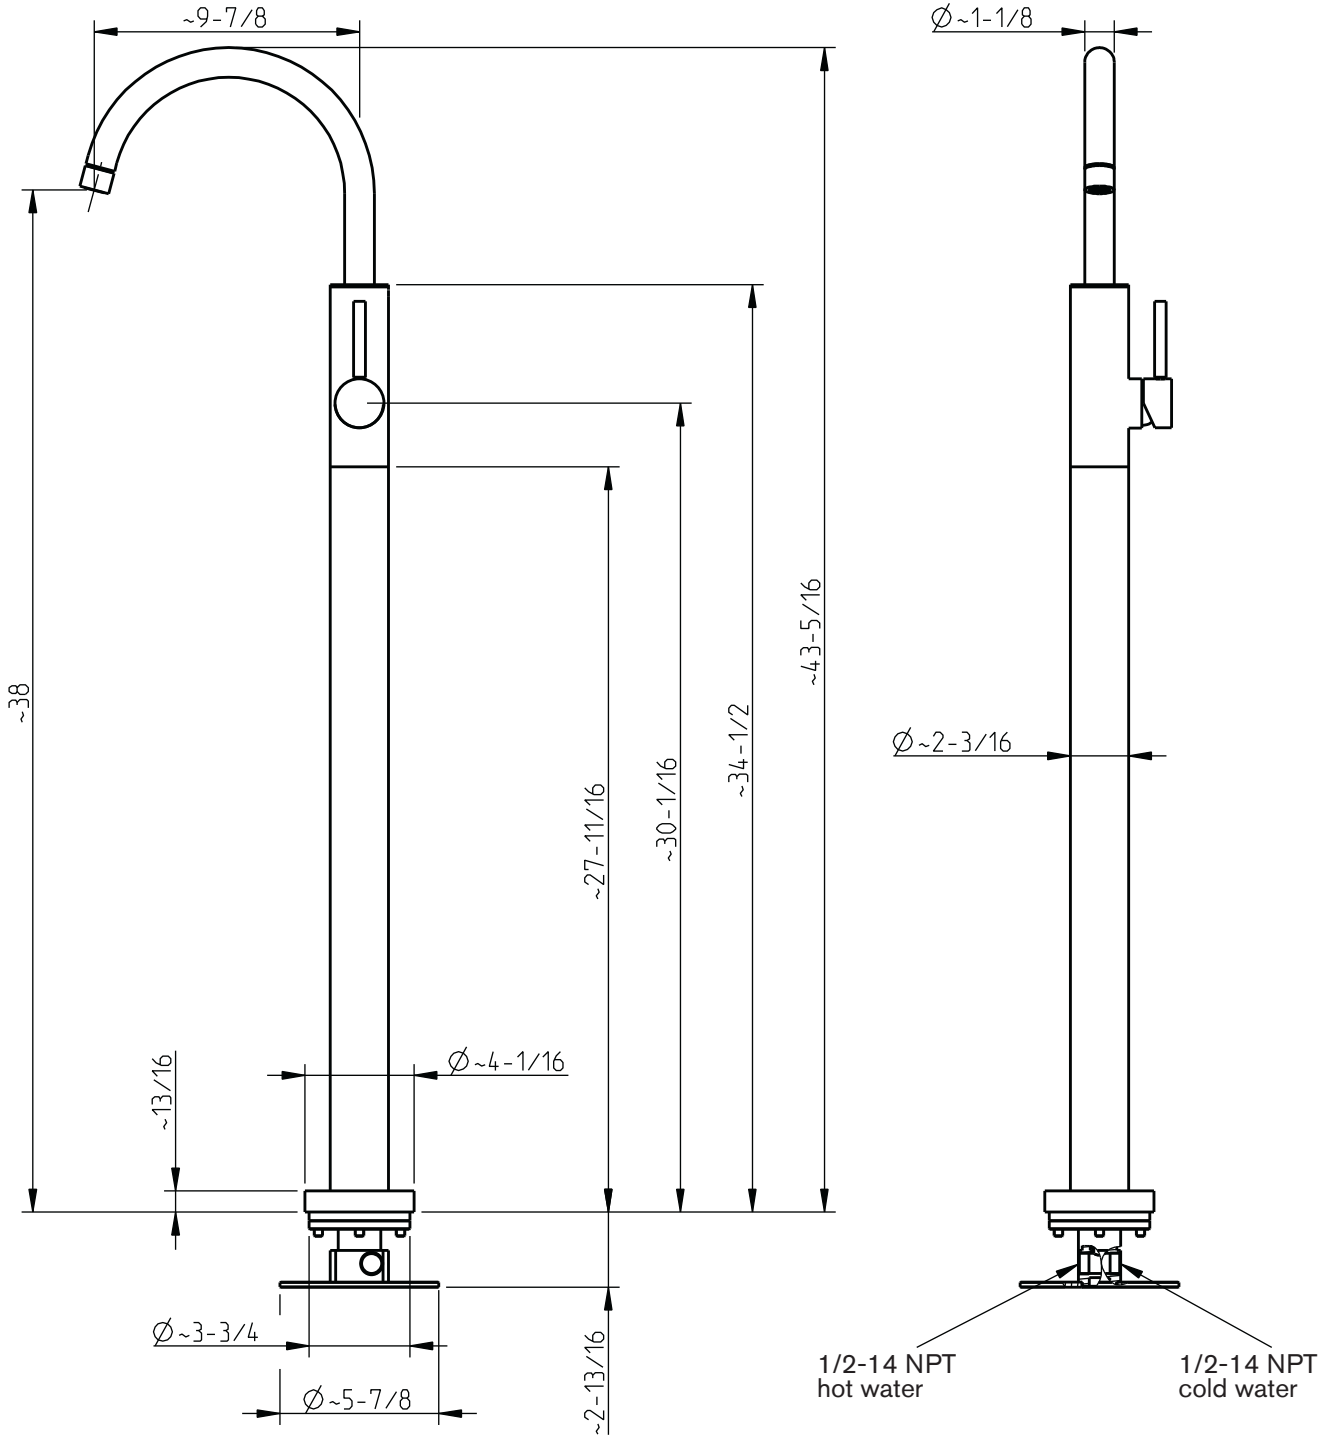

techno 465

Mounting floor single lever side valve mixer with high spout

note: xxx represent different finishes

— Bica (mistura) / Spout (mix)
 — Bica (água fria) / Spout (cold water)