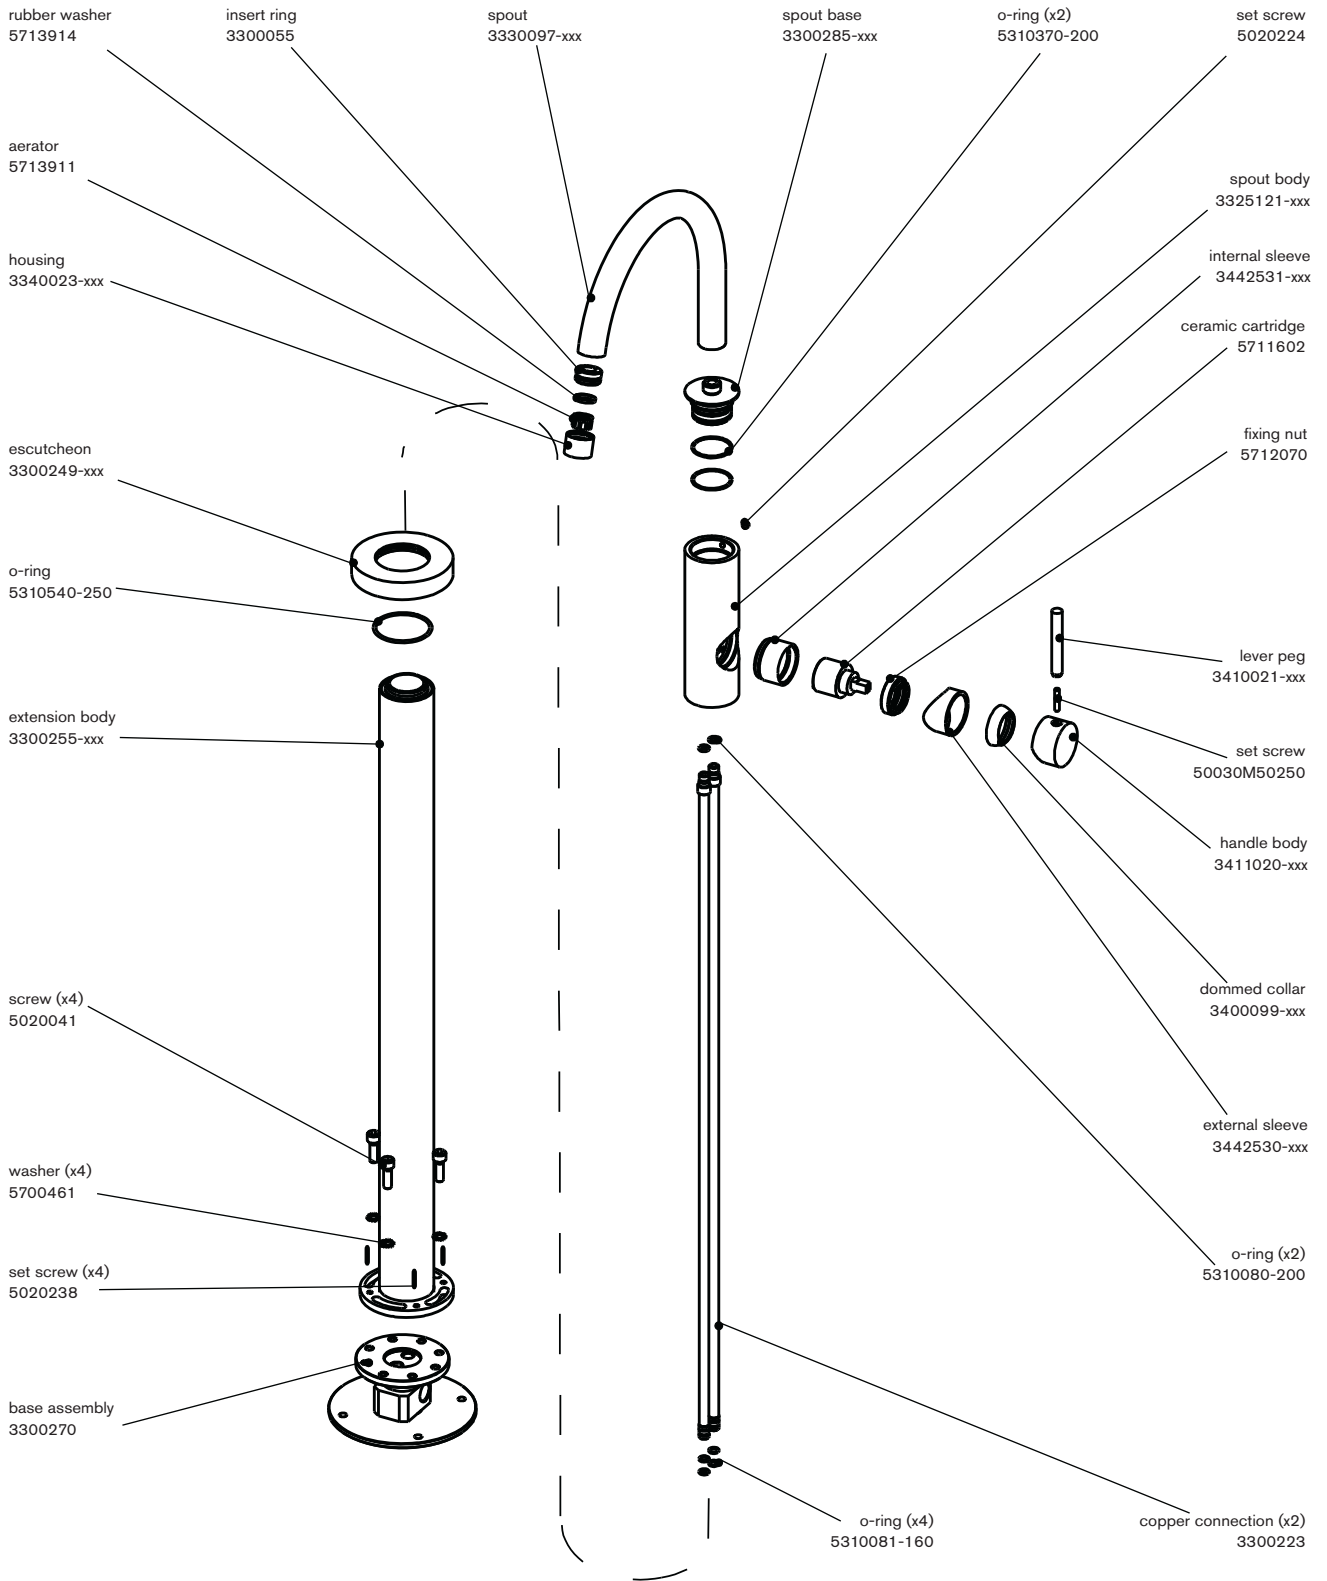

techno 465

Mounting floor single lever side valve mixer with high spout

note: xxx represent different finishes

— Bica (mistura) / Spout (mix)
 — Bica (água fria) / Spout (cold water)