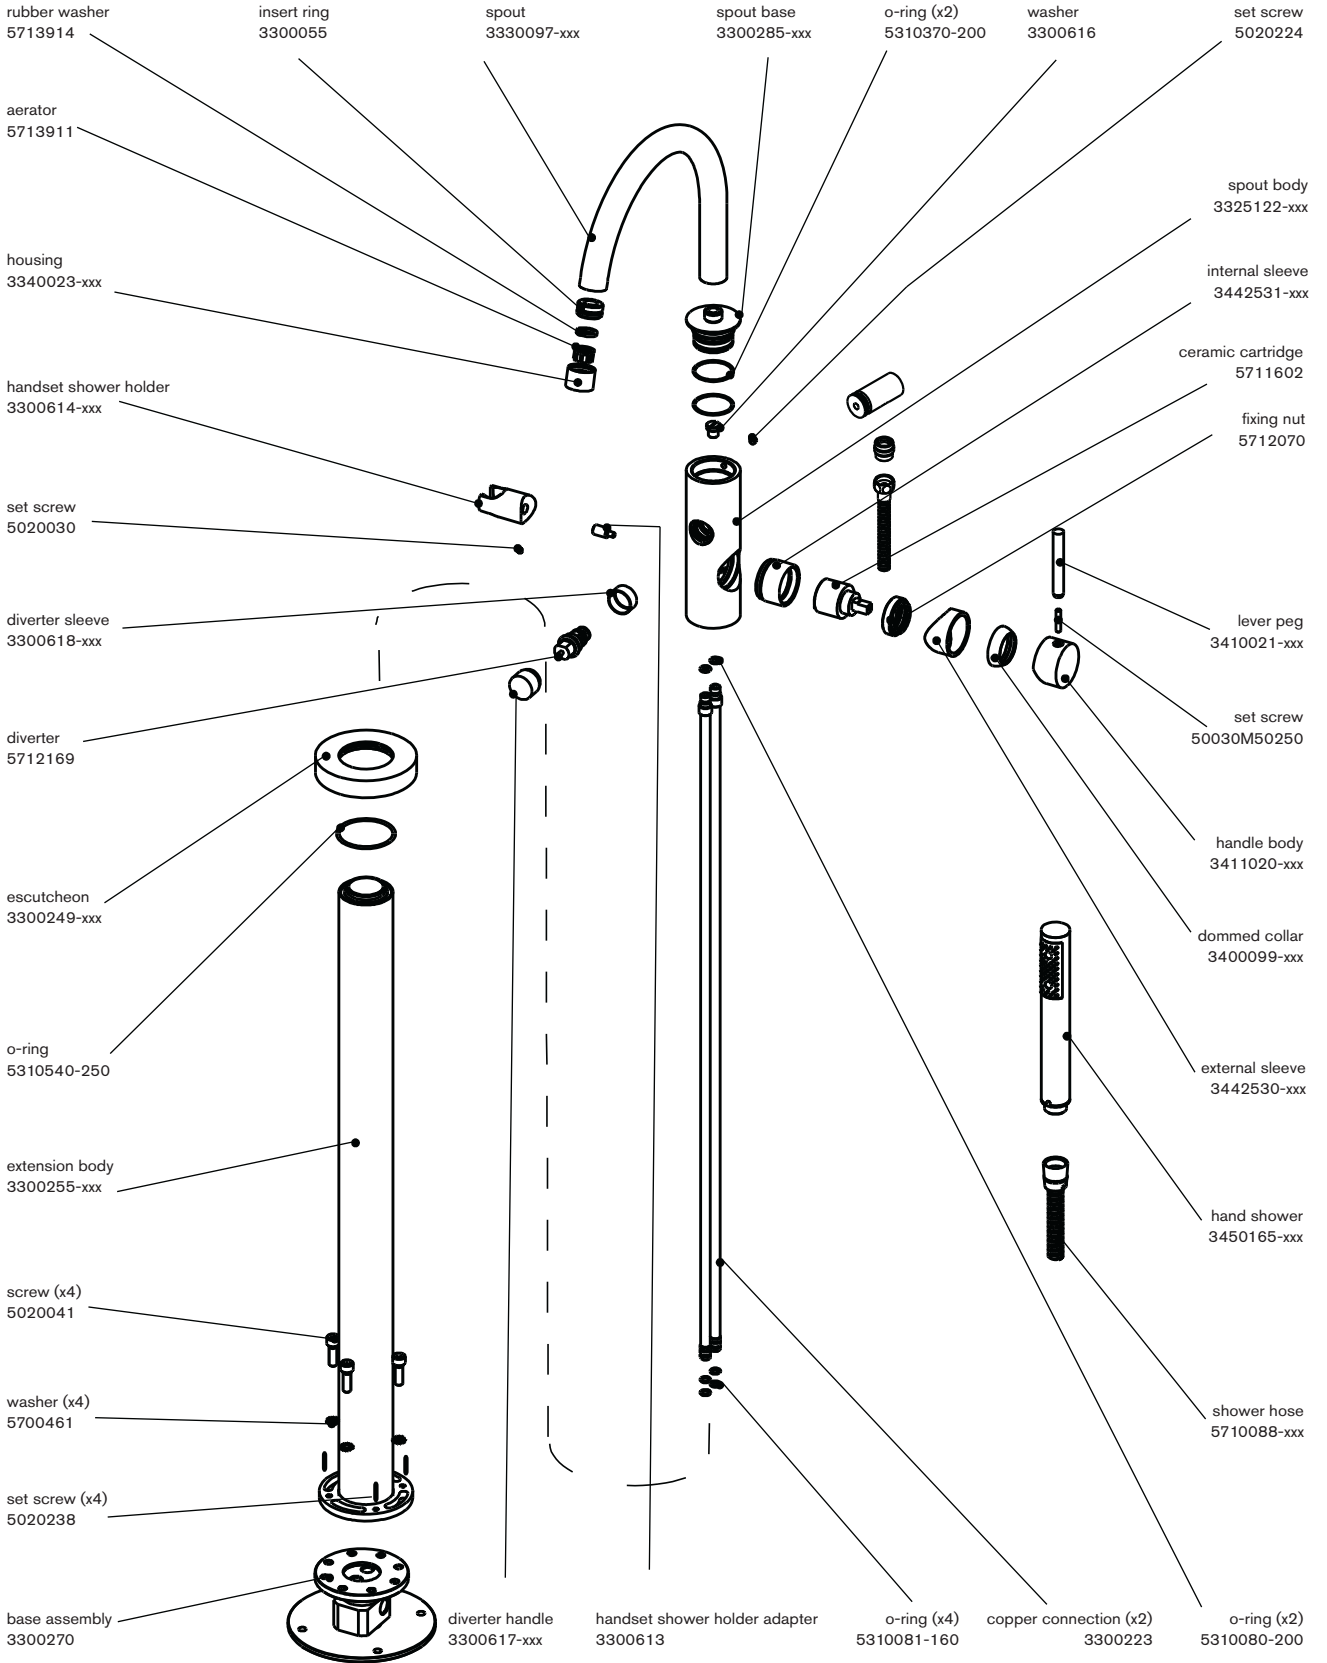

## Mounting floor single lever side valve mixer with hand shower

www.cifial.pt | cifial@cifial.pt  
cifial@cifial.es  
www.cifial.co.uk | sales@cifial.co.uk  
www.cifialusa.com  
www.cifial.pl | cifial@cifial.pl

dimensions inches

**note:** xxx represent different finishes

[www.cifial.pt](http://www.cifial.pt) | [cifial@cifial.pt](mailto:cifial@cifial.pt)

[cifial@cifial.es](mailto:cifial@cifial.es)

[www.cifial.co.uk](http://www.cifial.co.uk) | [sales@cifial.co.uk](mailto:sales@cifial.co.uk)