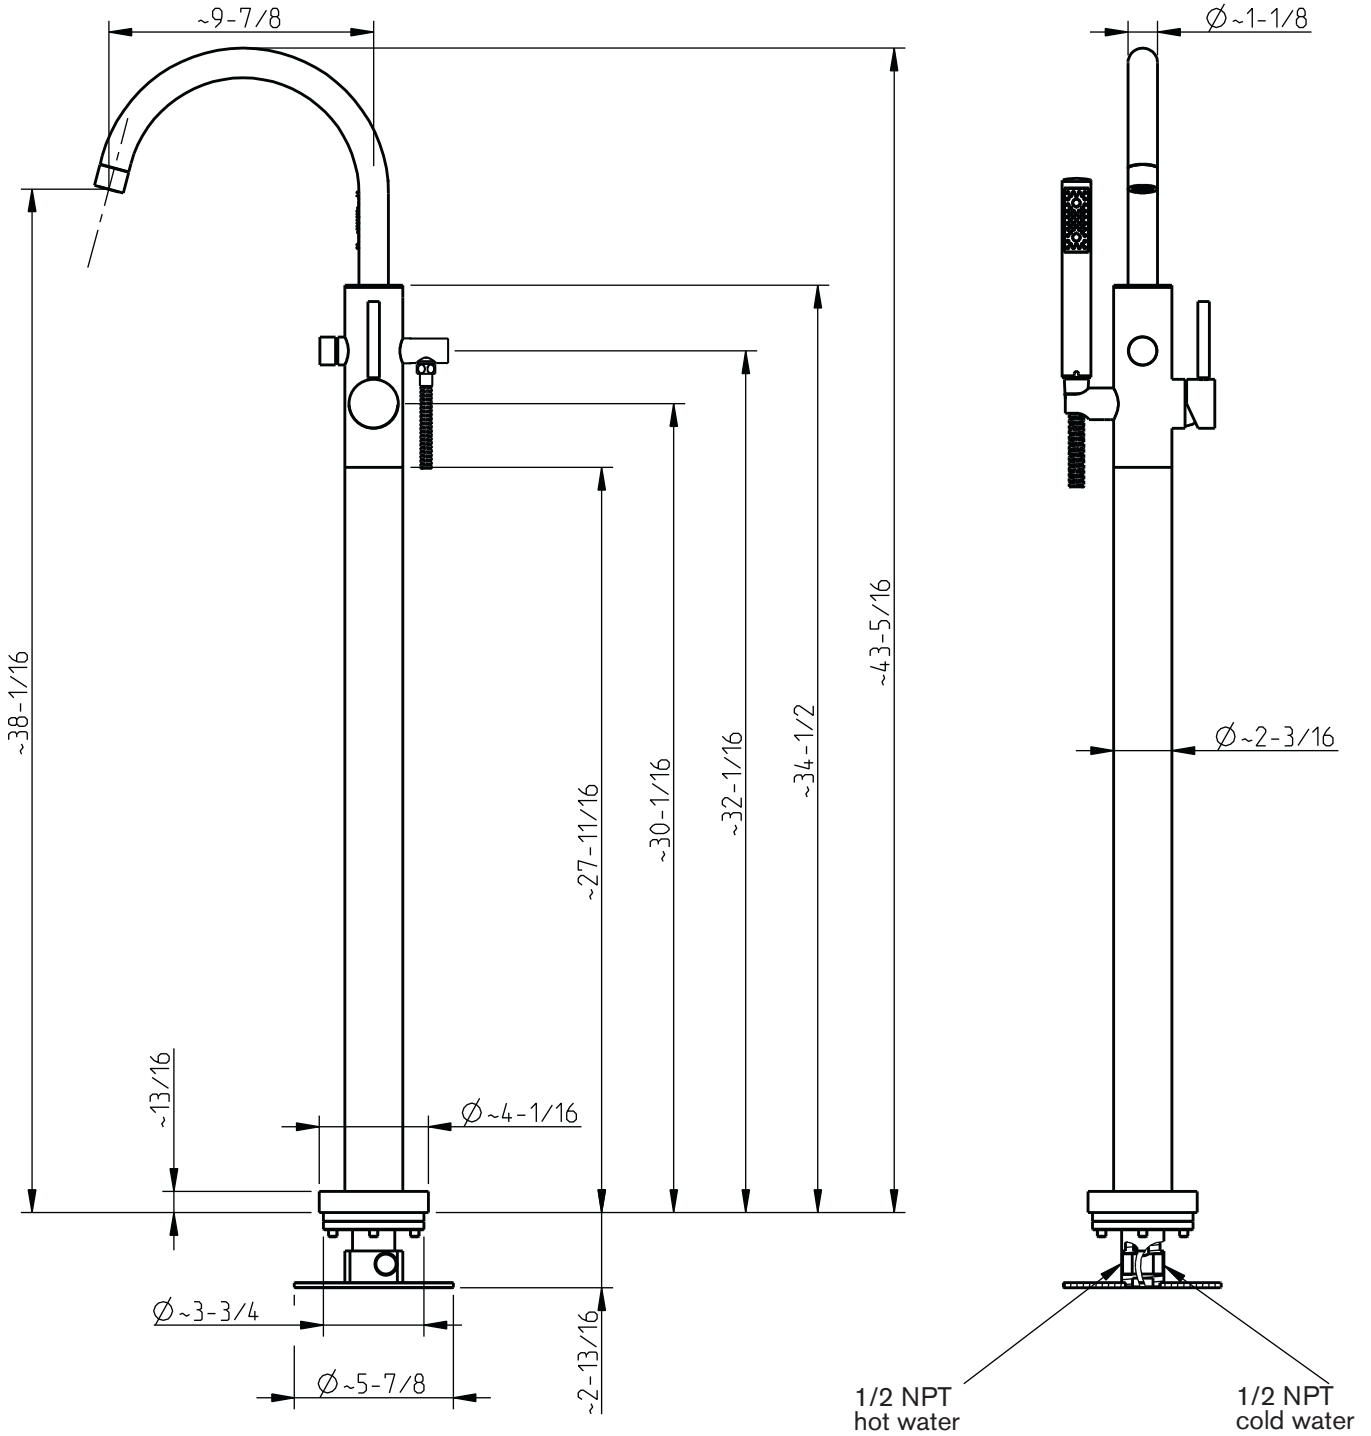

# techno 465

## Mounting floor single lever side valve mixer with hand shower

www.cifial.pt | cifial@cifial.pt  
cifial@cifial.es  
www.cifial.co.uk | sales@cifial.co.uk  
www.cifialusa.com  
www.cifial.pl | cifial@cifial.pl

dimensions inches

**note:** xxx represent different finishes

[www.cifial.pt](http://www.cifial.pt) | [cifial@cifial.pt](mailto:cifial@cifial.pt)

[cifial@cifial.es](mailto:cifial@cifial.es)

[www.cifial.co.uk](http://www.cifial.co.uk) | [sales@cifial.co.uk](mailto:sales@cifial.co.uk)