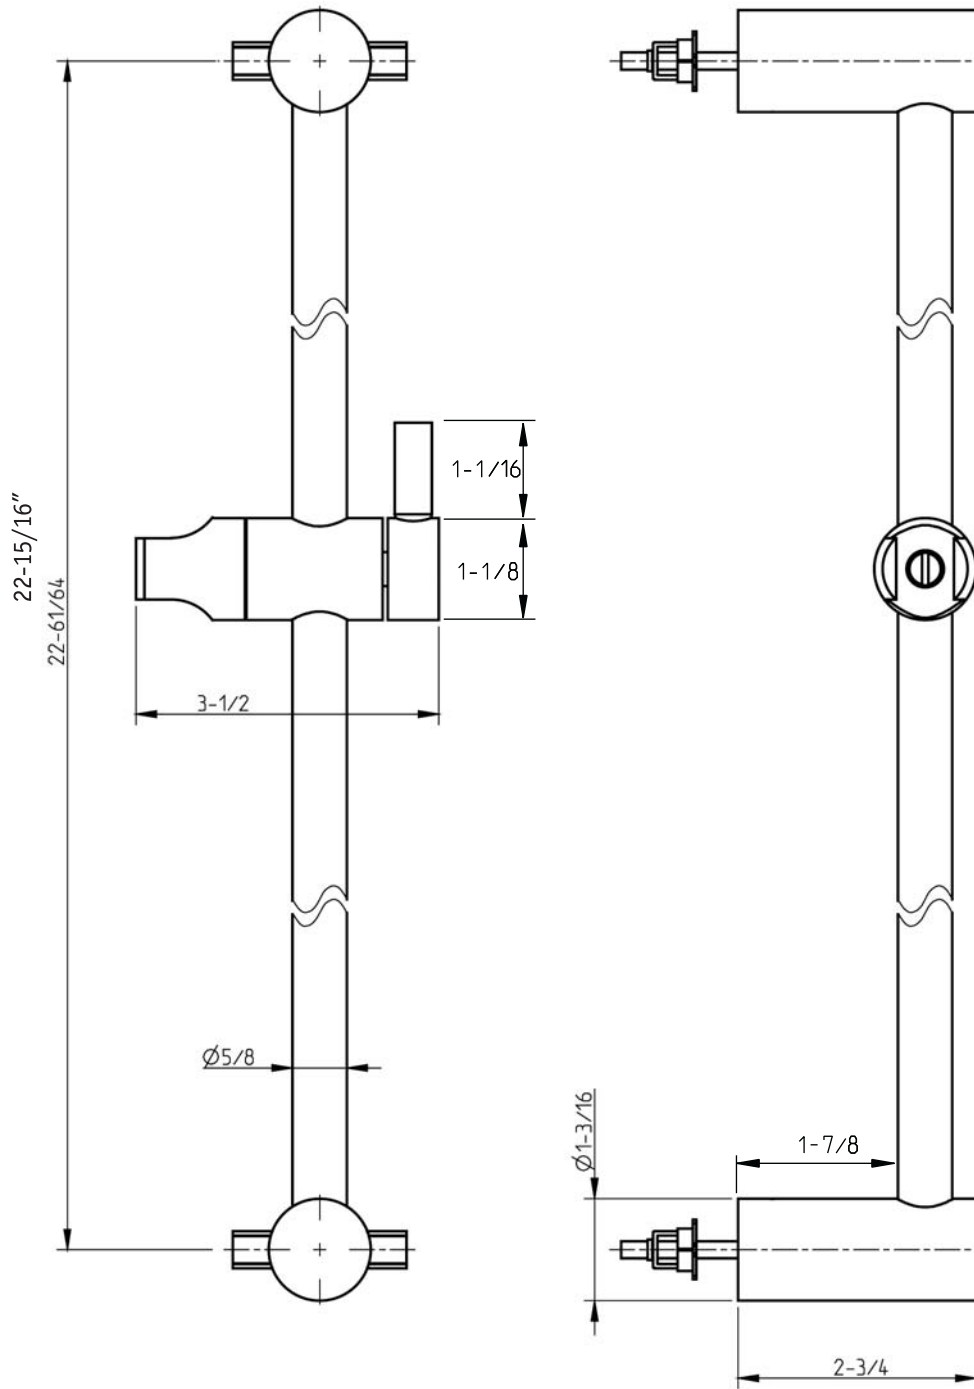

Techno

Handshower slide bar mount

www.cifial.pt | cifial@cifial.pt
cifial@cifial.es
www.cifial.co.uk | sales@cifial.co.uk
www.cifialusa.com
www.cifial.pl | cifial@cifial.pl

dimensions inches
also part of 221 500 xxx system

5663184
983TH002W05