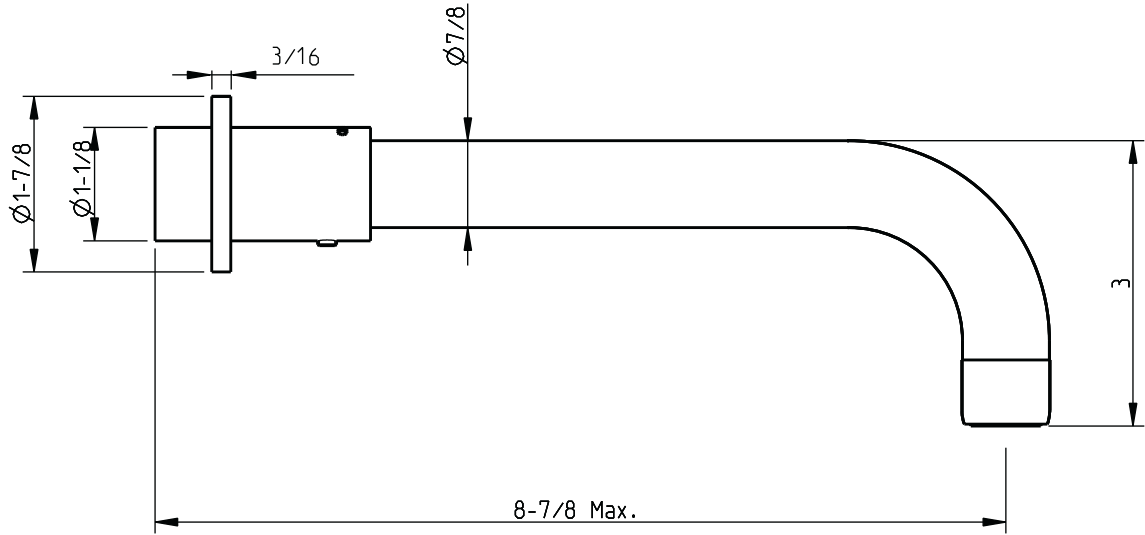

Techno

Wall mount tub filler spout

www.cifial.pt | cifial@cifial.pt
cifial@cifial.es
www.cifial.co.uk | sales@cifial.co.uk
www.cifialusa.com
www.cifial.pl | cifial@cifial.pl

dimensions inches

5663209
983TE005W04