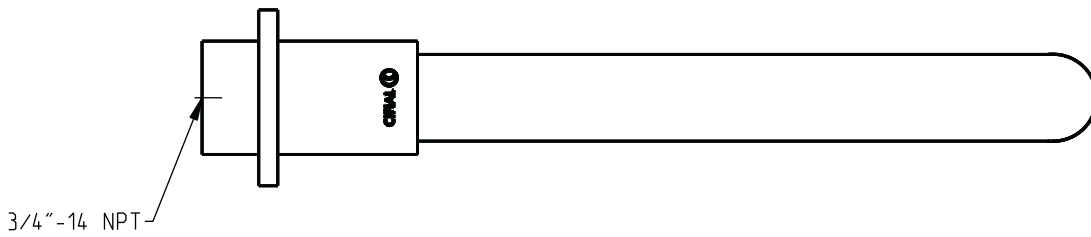

Techno

Wall mount tub filler spout

www.cifial.pt | cifial@cifial.pt
cifial@cifial.es
www.cifial.co.uk | sales@cifial.co.uk
www.cifialusa.com
www.cifial.pl | cifial@cifial.pl

dimensions inches

5663209
983TE005W04