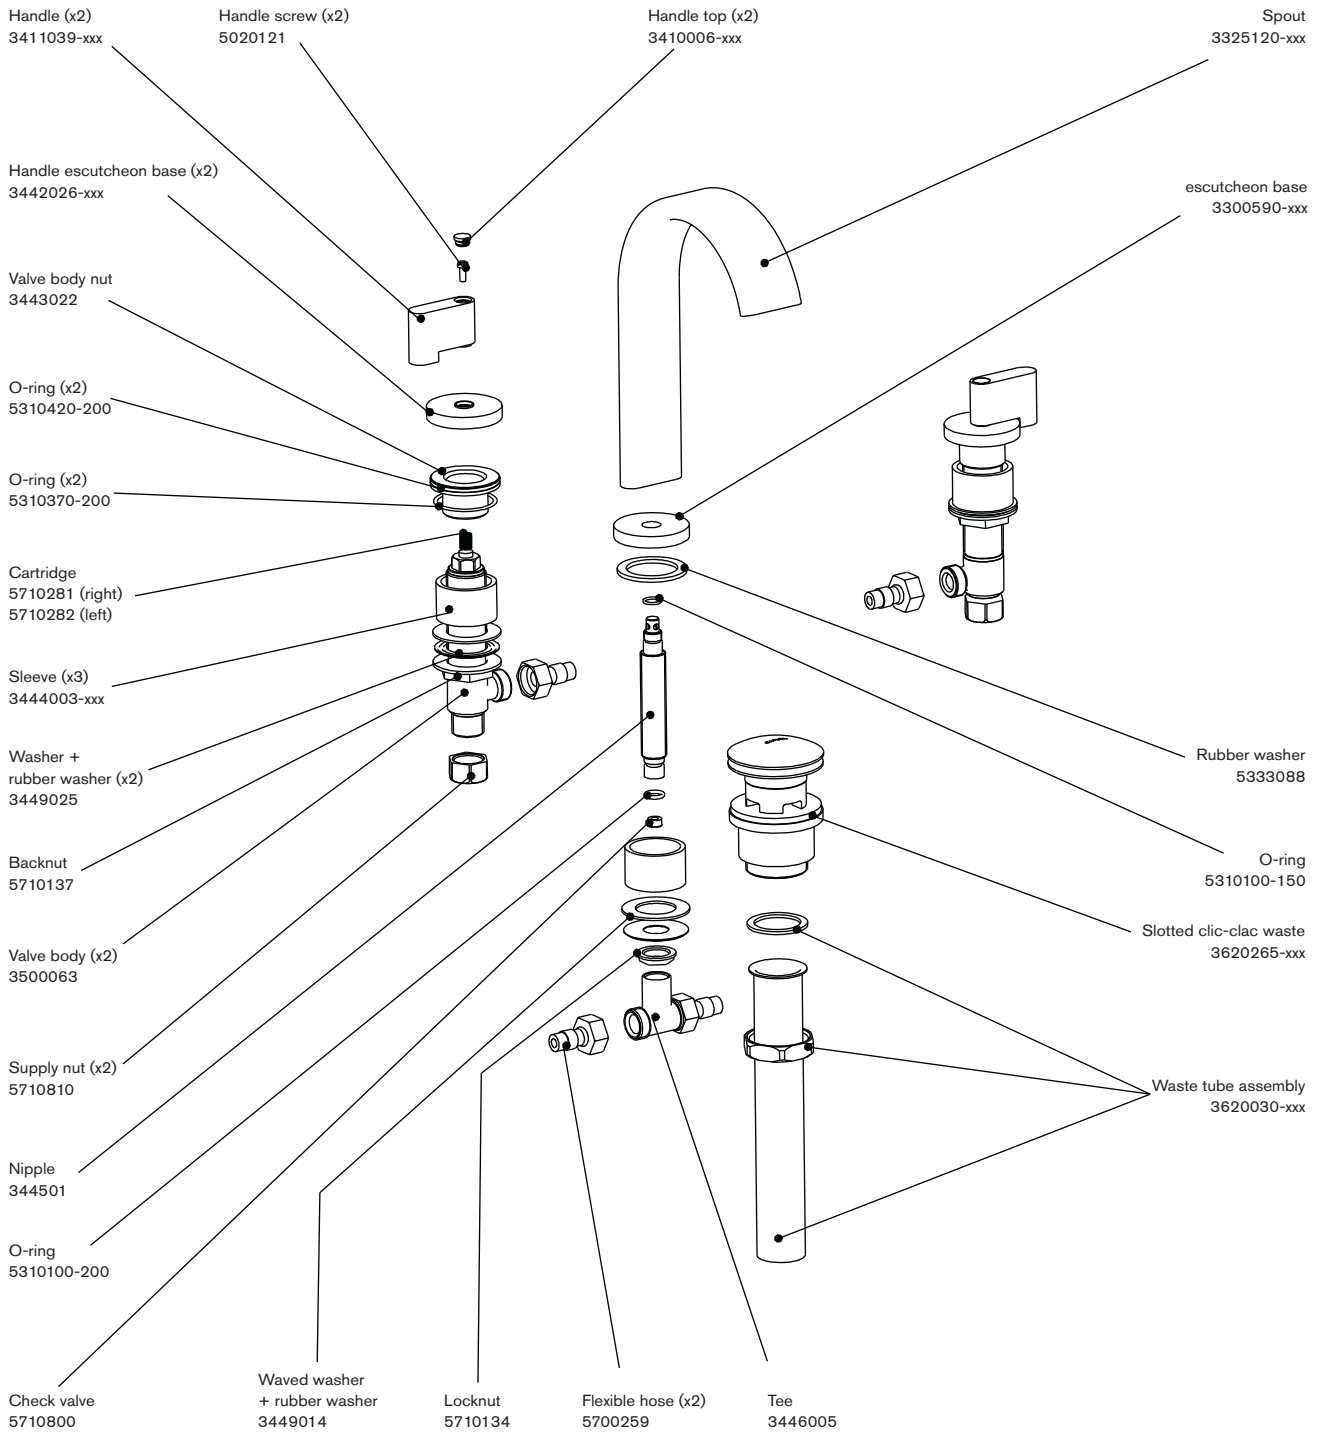

## 3 Holes high arc basin mixer with slotted clic-clac waste

technical specifications  
 note: xxx represent different finishes

code: 231 150 xxx

www.cifial.pt | cifial@cifial.pt  
 cifial@cifial.es  
 www.cifial.co.uk | sales@cifial.co.uk  
 www.cifialusa.com

5663672  
 983M3001W03