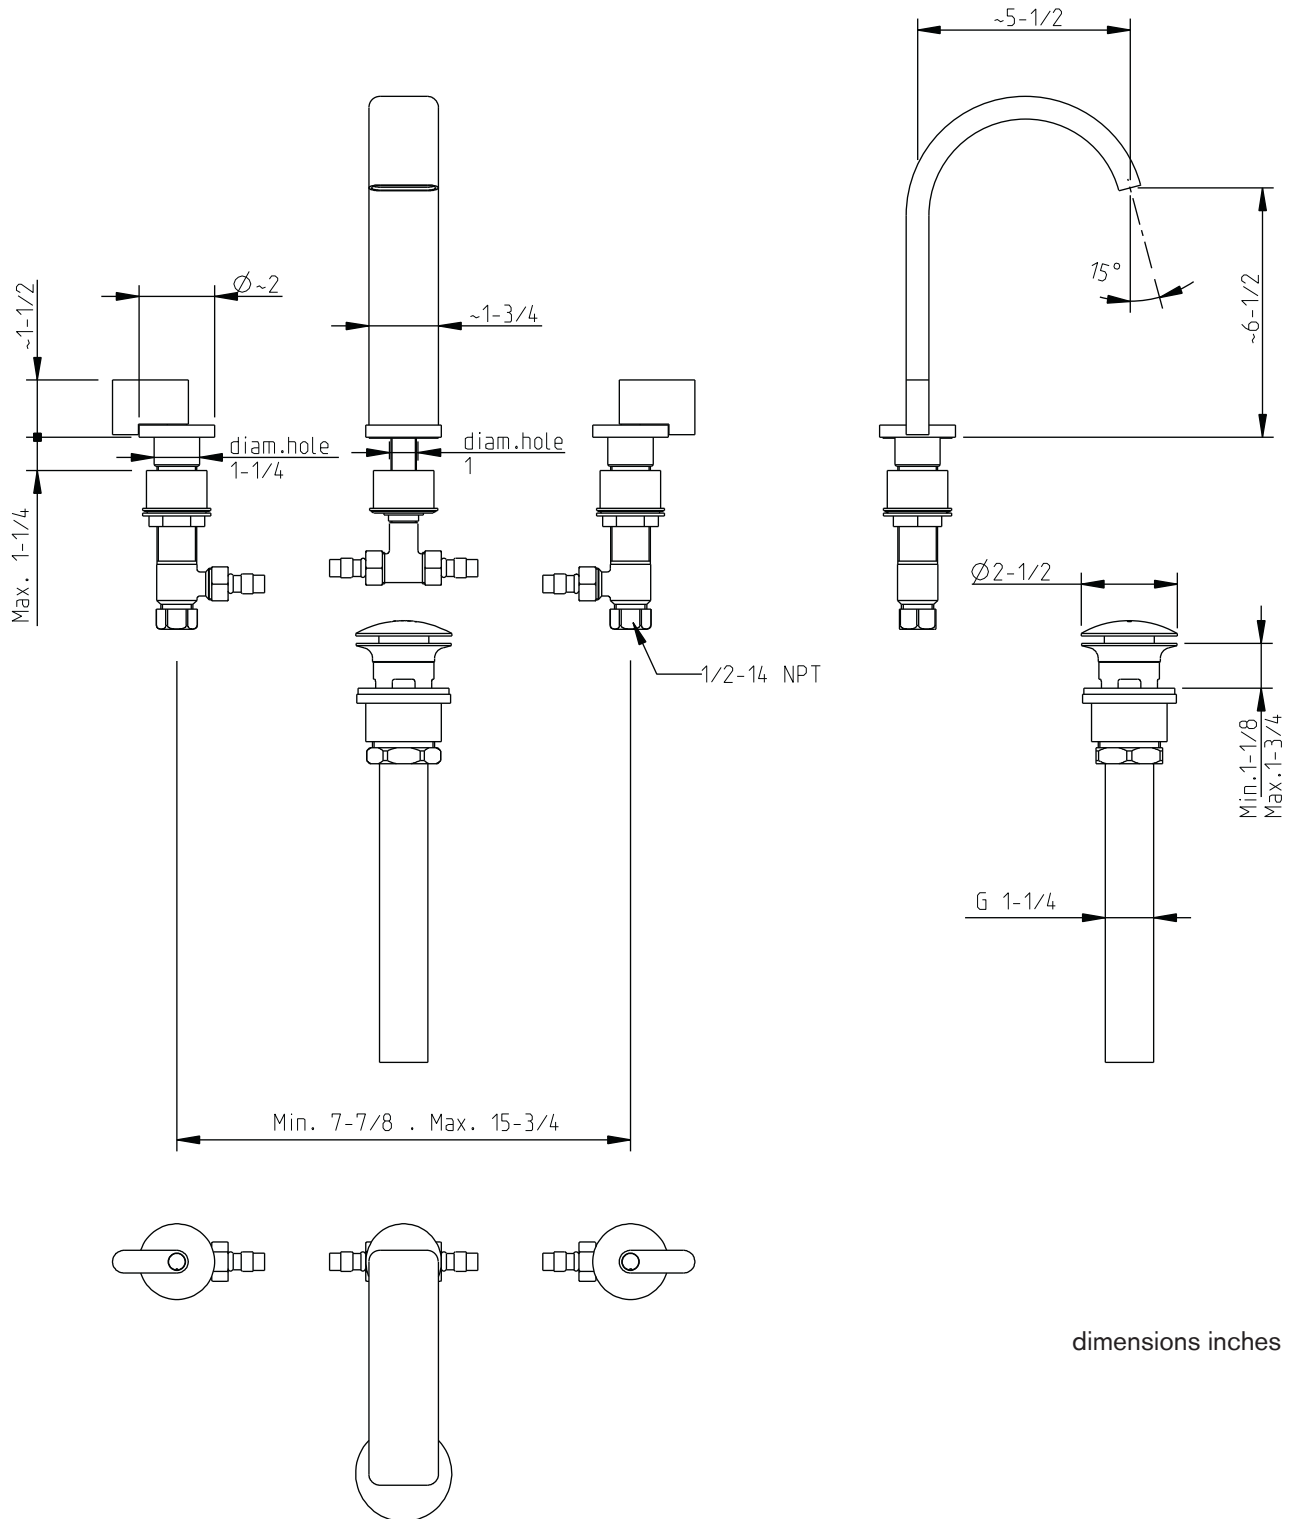

## 3 Holes high arc basin mixer with slotted clic-clac waste

technical specifications  
 note: xxx represent different finishes

code: 231 150 xxx

www.cifial.pt | cifial@cifial.pt  
 cifial@cifial.es  
 www.cifial.co.uk | sales@cifial.co.uk  
 www.cifialusa.com

5663672  
 983M3001W03