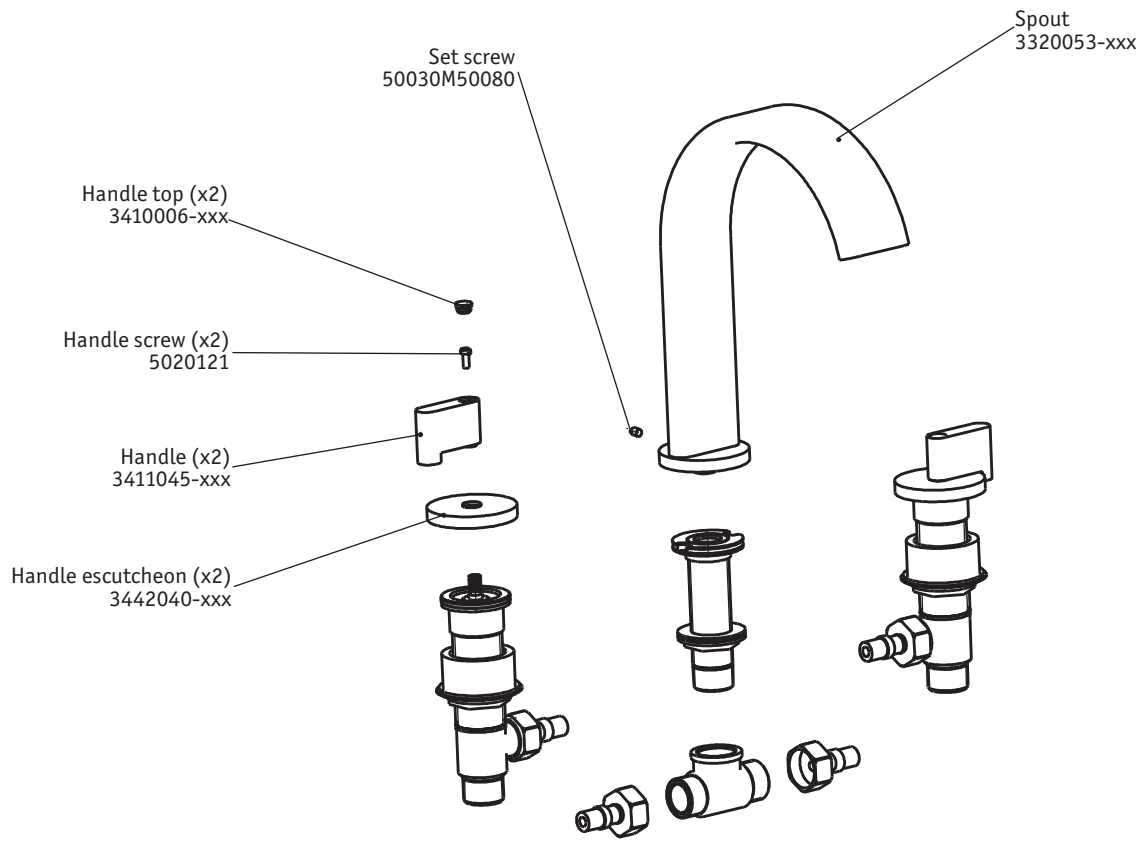

TECHNICAL SPECIFICATIONS

M3

3 Holes bath mixer

code | 231 650 xxx

Rough: 289 747 999 (sold separately)

5663711
983M3005W01

dimensions inches

PLUMBING

5663711
983M3005W01

Note: xxx represent different finishes.