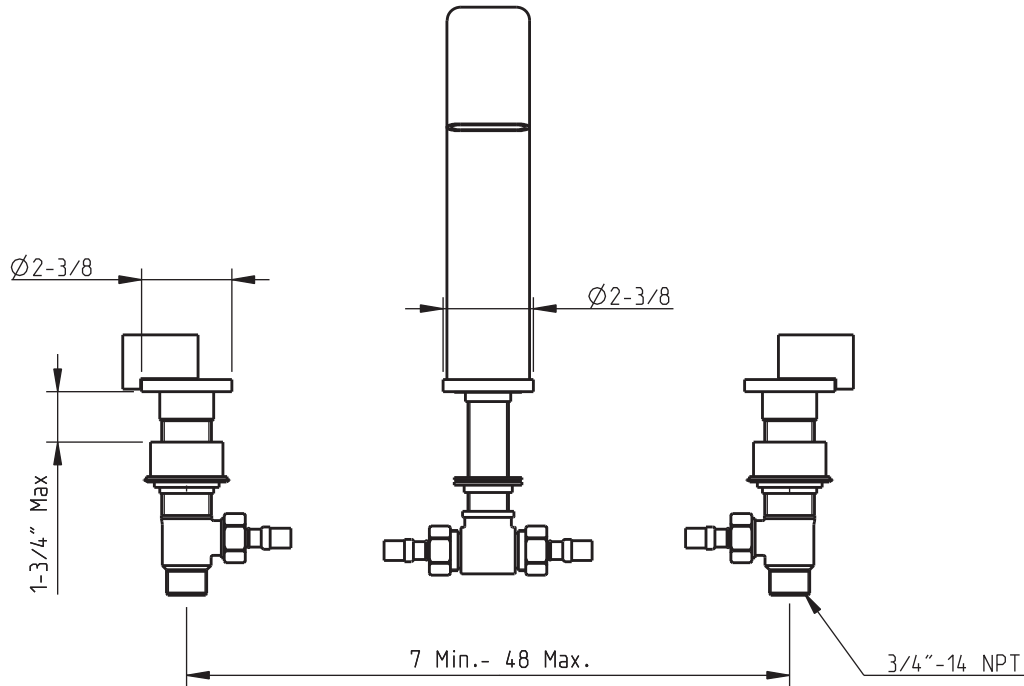

TECHNICAL SPECIFICATIONS

M3

3 Holes bath mixer

code | 231 650 xxx

Rough: 289 747 999 (sold separately)

5663711
983M3005W01

dimensions inches

PLUMBING

5663711
983M3005W01

Note: xxx represent different finishes.