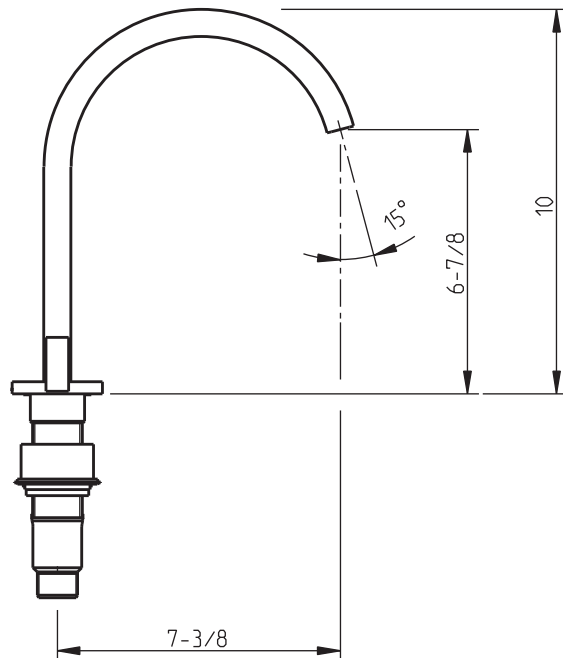

TECHNICAL SPECIFICATIONS

M3

3 Holes bath mixer

code | 231 650 xxx

Rough: 289 747 999 (sold separately)

5663711
983M3005W01

dimensions inches

PLUMBING

5663711
983M3005W01

Note: xxx represent different finishes.