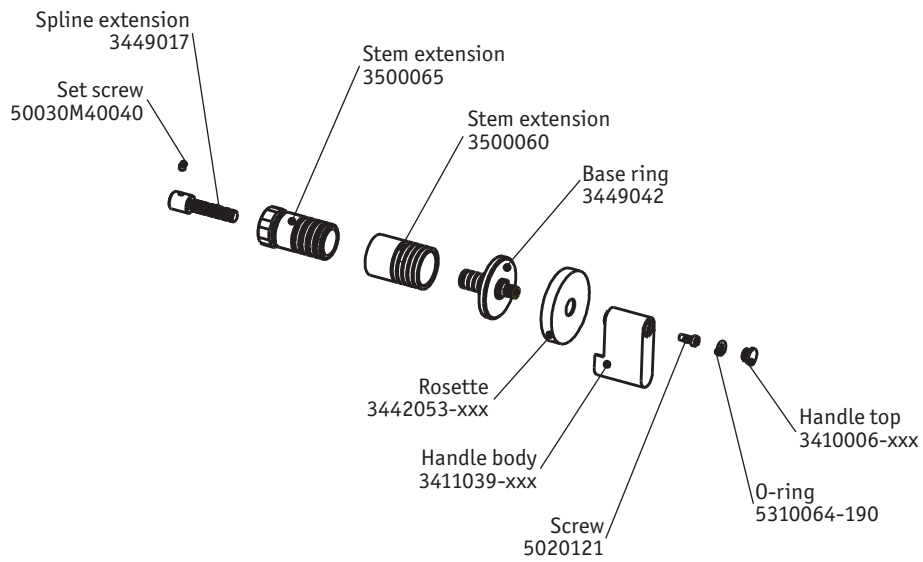

# TECHNICAL SPECIFICATIONS

## M3

Wall stop/volume control valve trim

code | 231 665 xxx

Note: xxx represent different finishes.

5663790  
983M3012W00

dimensions inches