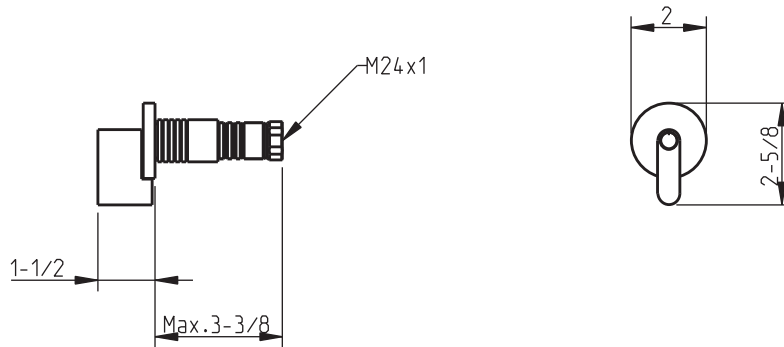

## M3

Wall stop/volume control valve trim

code | 231 665 xxx

Note: xxx represent different finishes.

5663790  
983M3012W00

dimensions inches