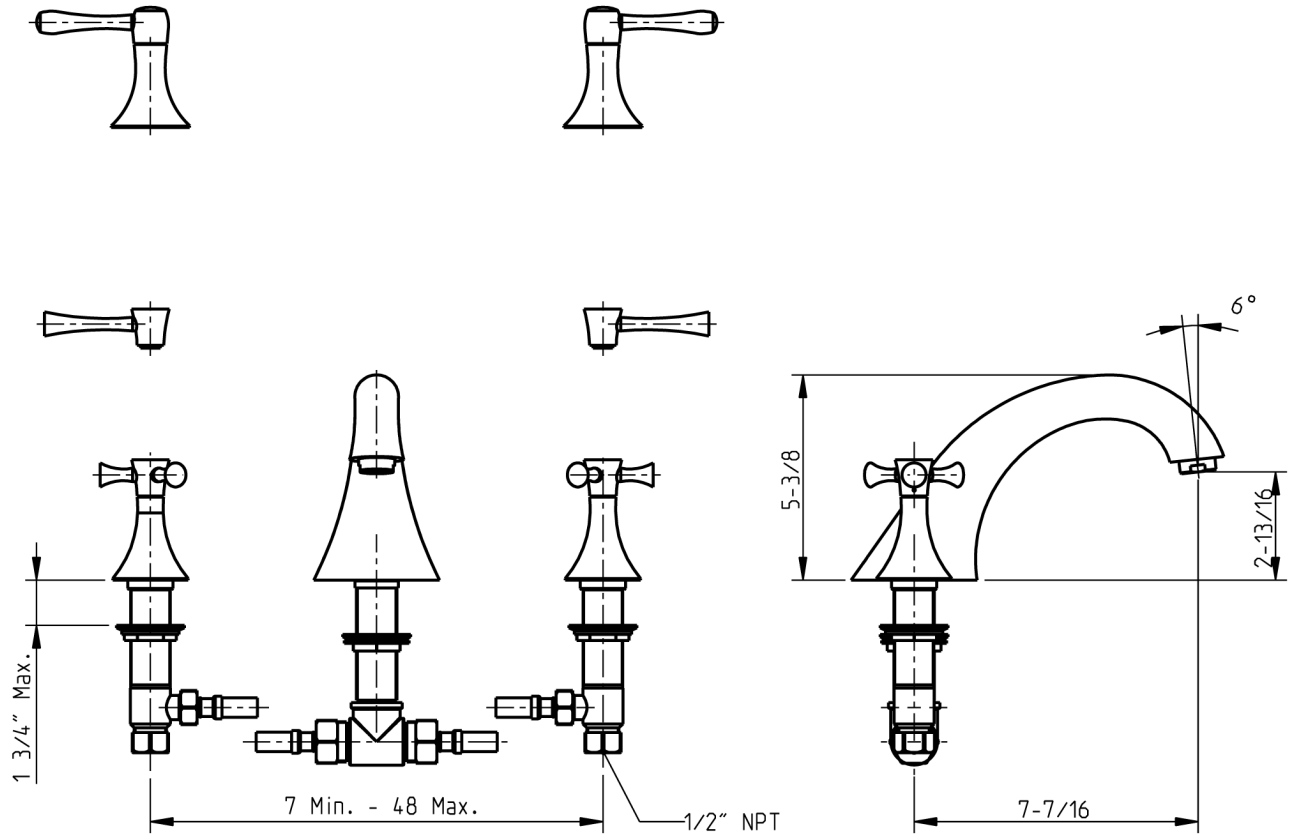

## Brookhaven

3 Piece roman tub faucet

code | 24x 640 xxx

Rough: 289 741 999 (sold separately)

5663391  
983MW003W04

dimensions inches