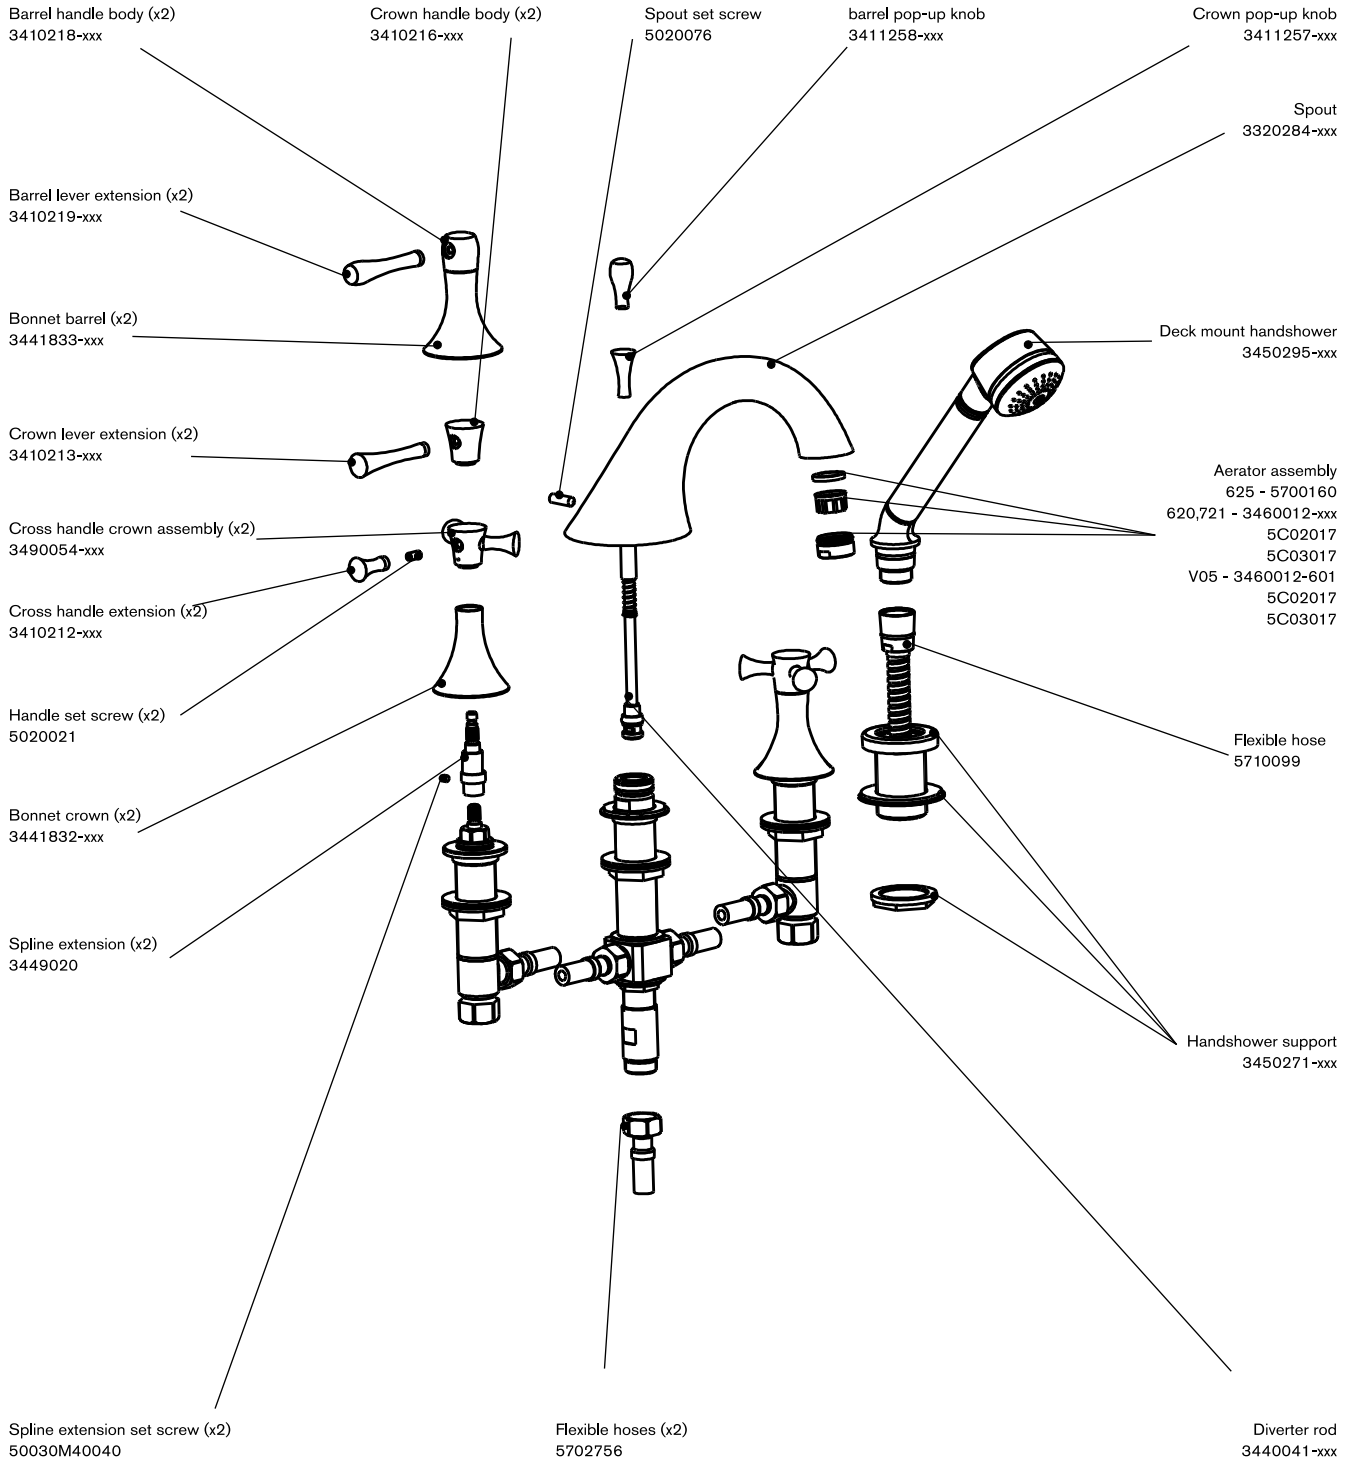

## 4 Piece roman tub faucet

dimensions inches

Rough: 289 746 999 (sold separately)

technical specifications  
 note: xxx represent different finishes

**code: 244 645 xxx**  
**245 645 xxx**  
**246 645 xxx**