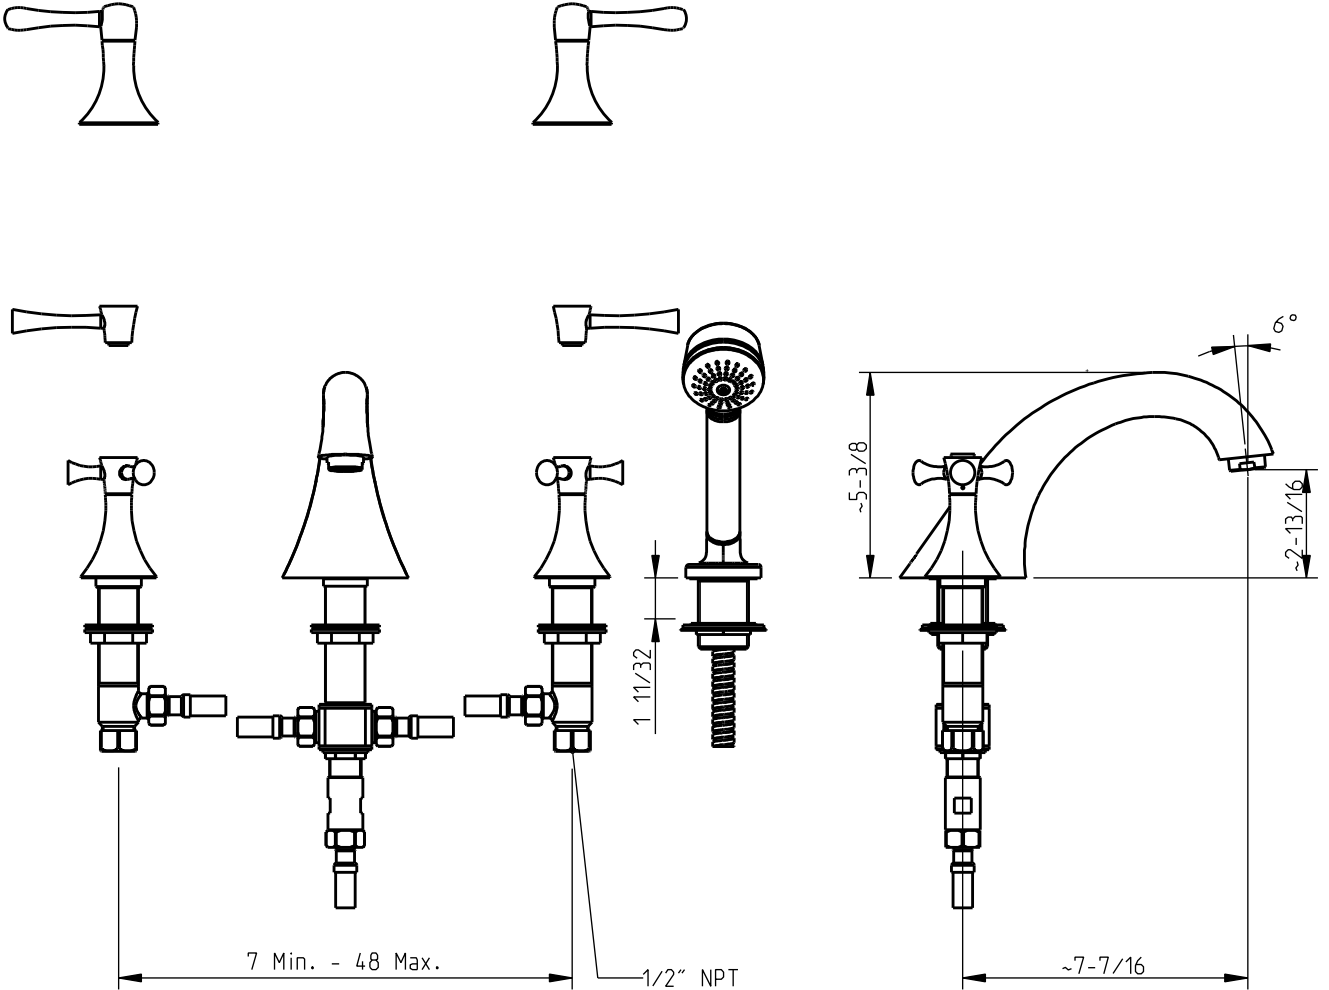

## 4 Piece roman tub faucet

dimensions inches

Rough: 289 746 999 (sold separately)

technical specifications  
 note: xxx represent different finishes

**code: 244 645 xxx**  
**245 645 xxx**  
**246 645 xxx**