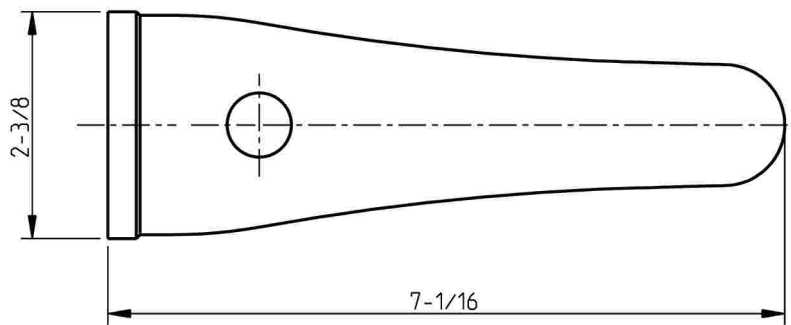

TECHNICAL SPECIFICATIONS

Brookhaven

Diverter tub spout

code | 244 886 xxx

5663412
963MW010W02

dimensions inches

PLUMBING

CIFIAL USA