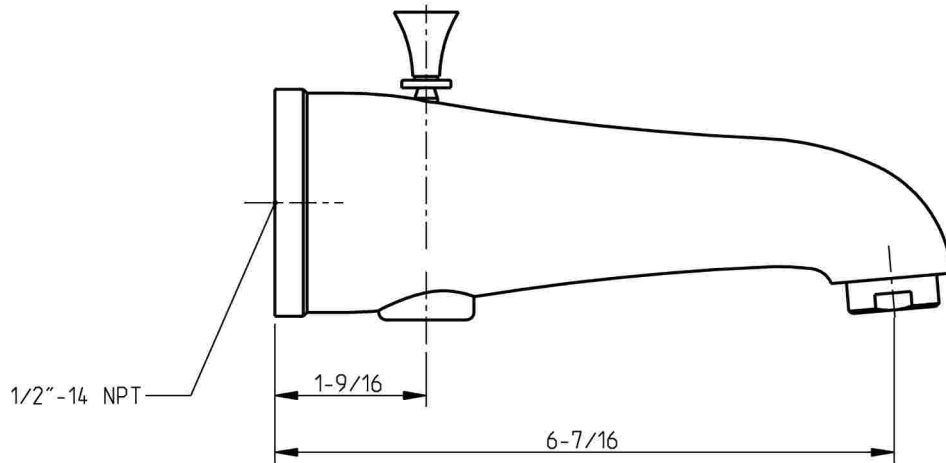

TECHNICAL SPECIFICATIONS

Brookhaven

Diverter tub spout

code | 244 886 xxx

5663412
963MW010W02

dimensions inches

PLUMBING

CIFIAL USA