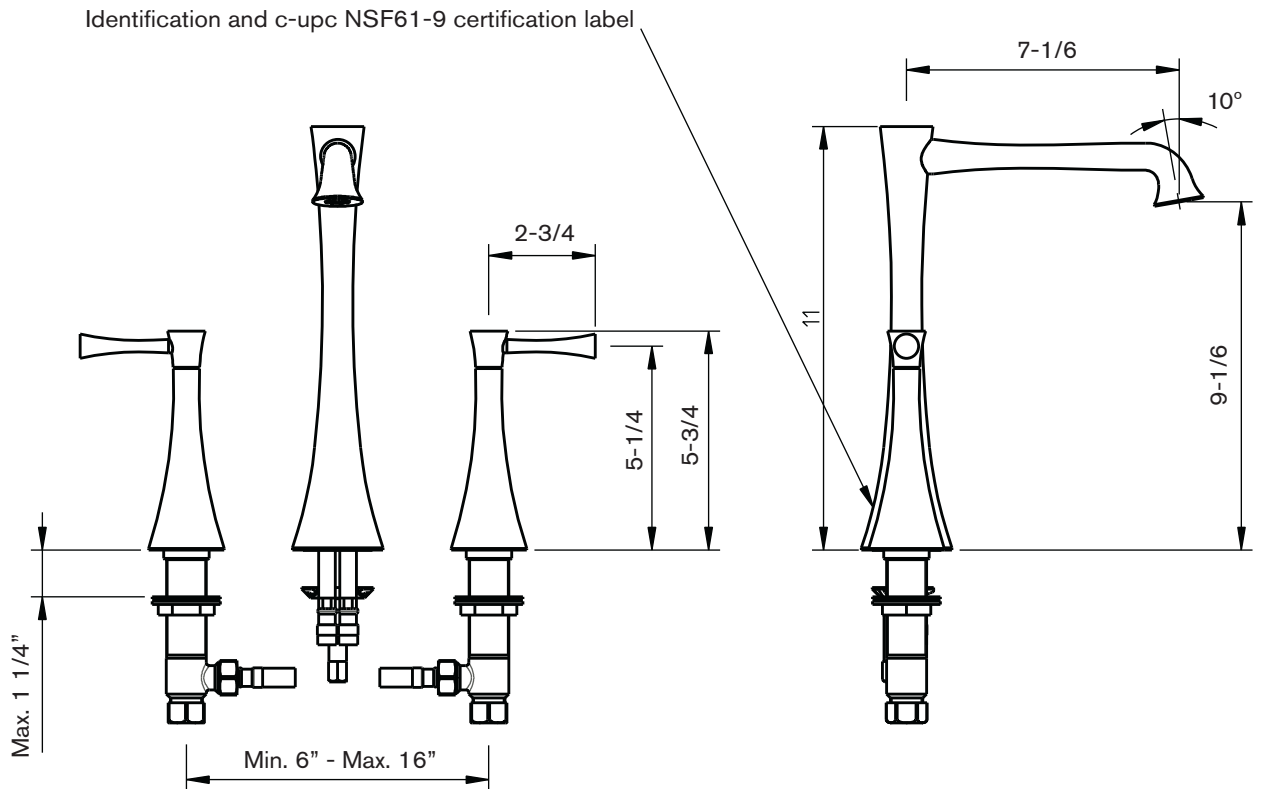

# Brookhaven L Spout

## 3 hole widespread lavatory

dimensions inches