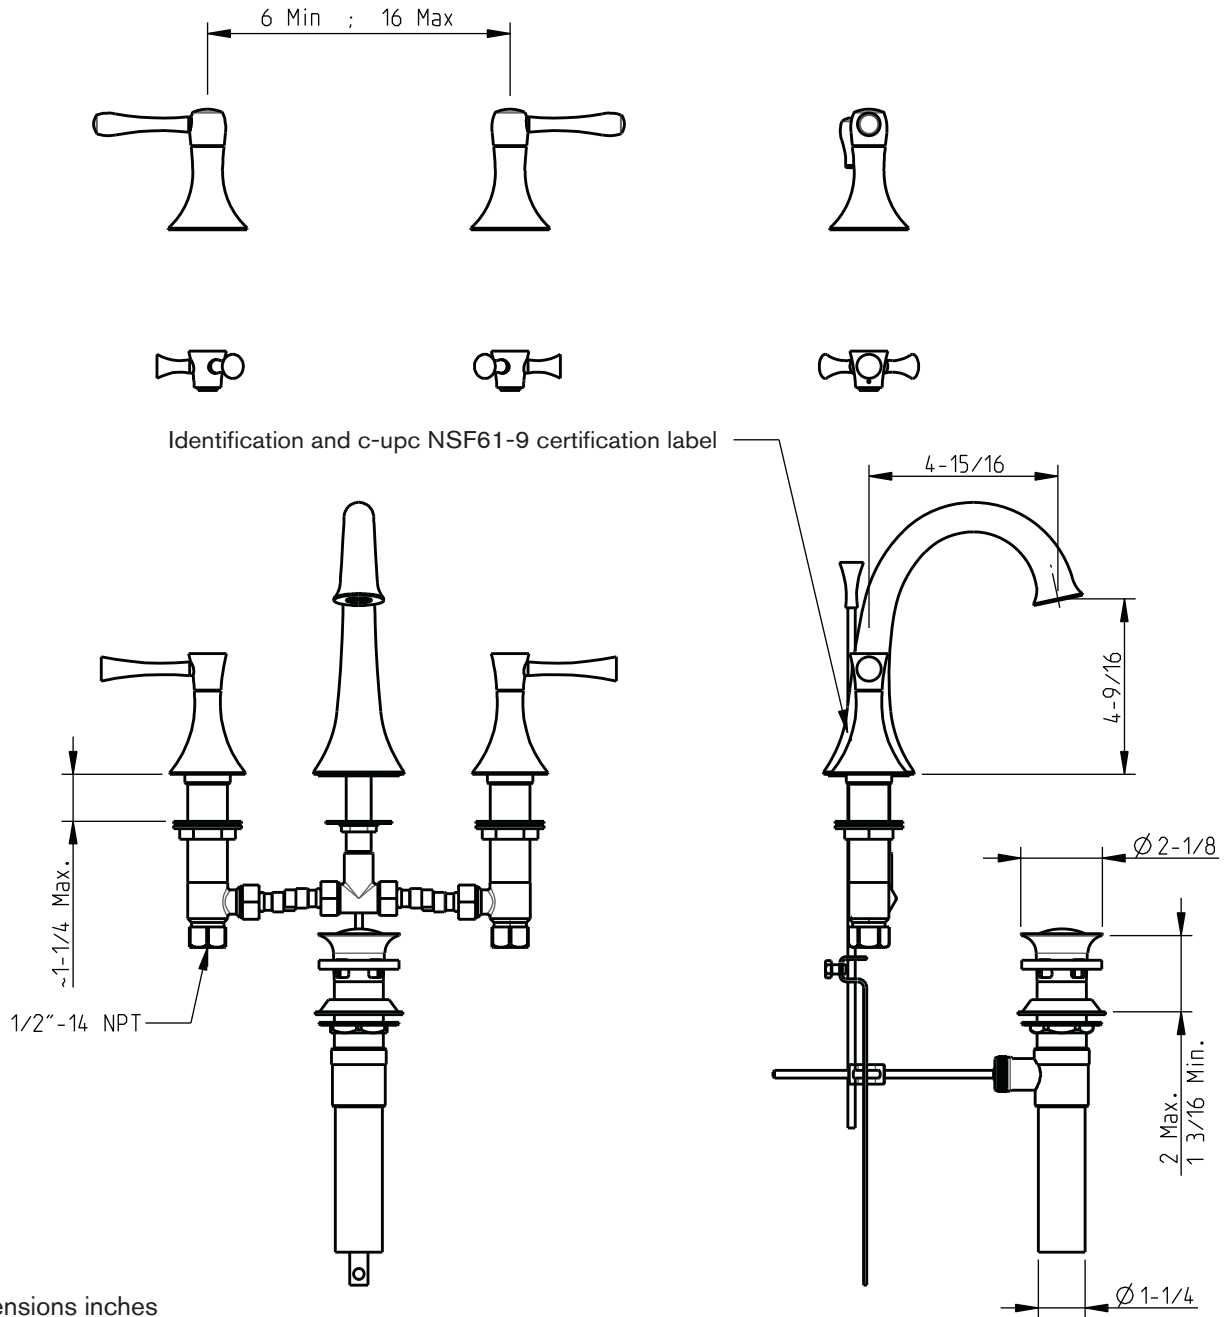

## Widespread lavatory

technical specifications  
 note: xxx represent different finishes

code: 244 150 xxx  
 245 150 xxx  
 246 150 xxx

www.cifial.pt | cifial@cifial.pt  
 cifial@cifial.es  
 www.cifial.co.uk | sales@cifial.co.uk  
 www.cifialusa.com