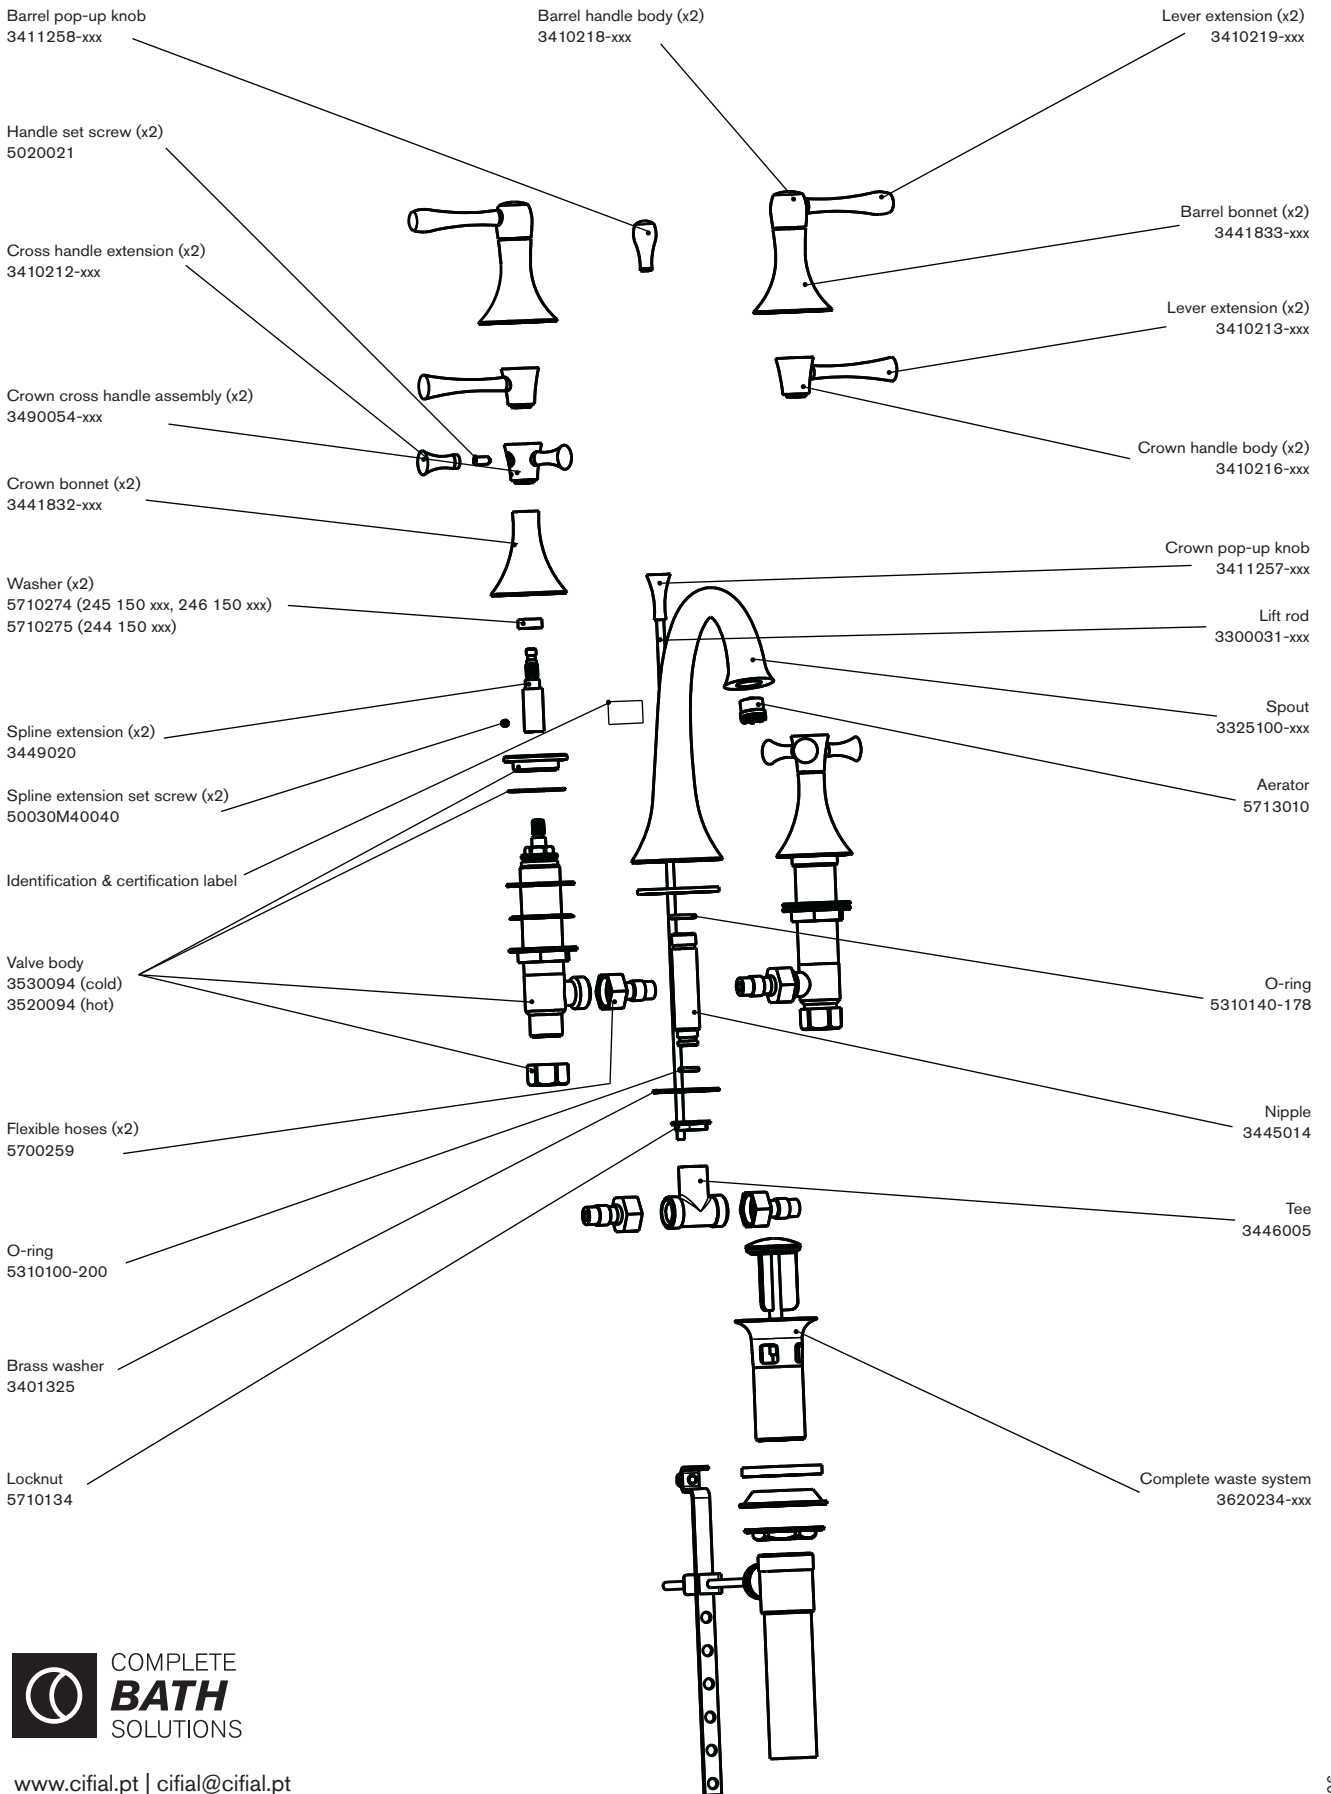

# Brookhaven

## Widespread lavatory

technical specifications  
 note: xxx represent different finishes

code: 244 150 xxx  
 245 150 xxx  
 246 150 xxx

www.cifial.pt | cifial@cifial.pt  
 cifial@cifial.es  
 www.cifial.co.uk | sales@cifial.co.uk  
 www.cifialusa.com