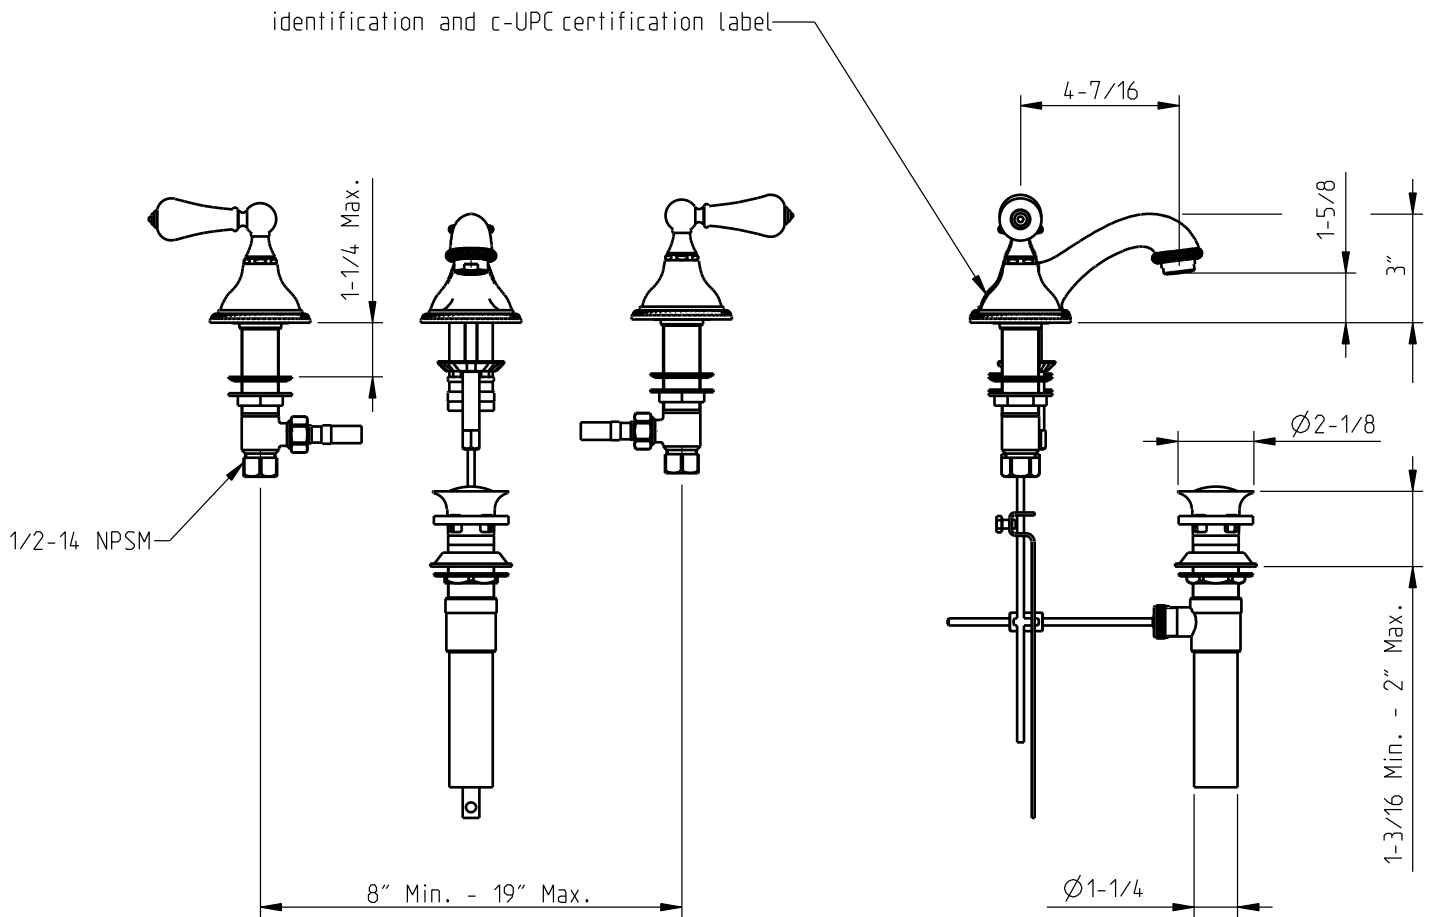

# TECHNICAL SPECIFICATIONS

## Asbury

3 Holes widespread lavatory faucet

code | 255 110 xxx

5663841  
983ER02W00

dimensions inches

5663841  
983ER022W00

**Note:** xxx represent different finishes.

|   | 625     | 620                               | 721 | W15 | X10 |
|---|---------|-----------------------------------|-----|-----|-----|
| A | 5713111 | 3460008-xxx<br>5C02043<br>5C03040 |     |     |     |