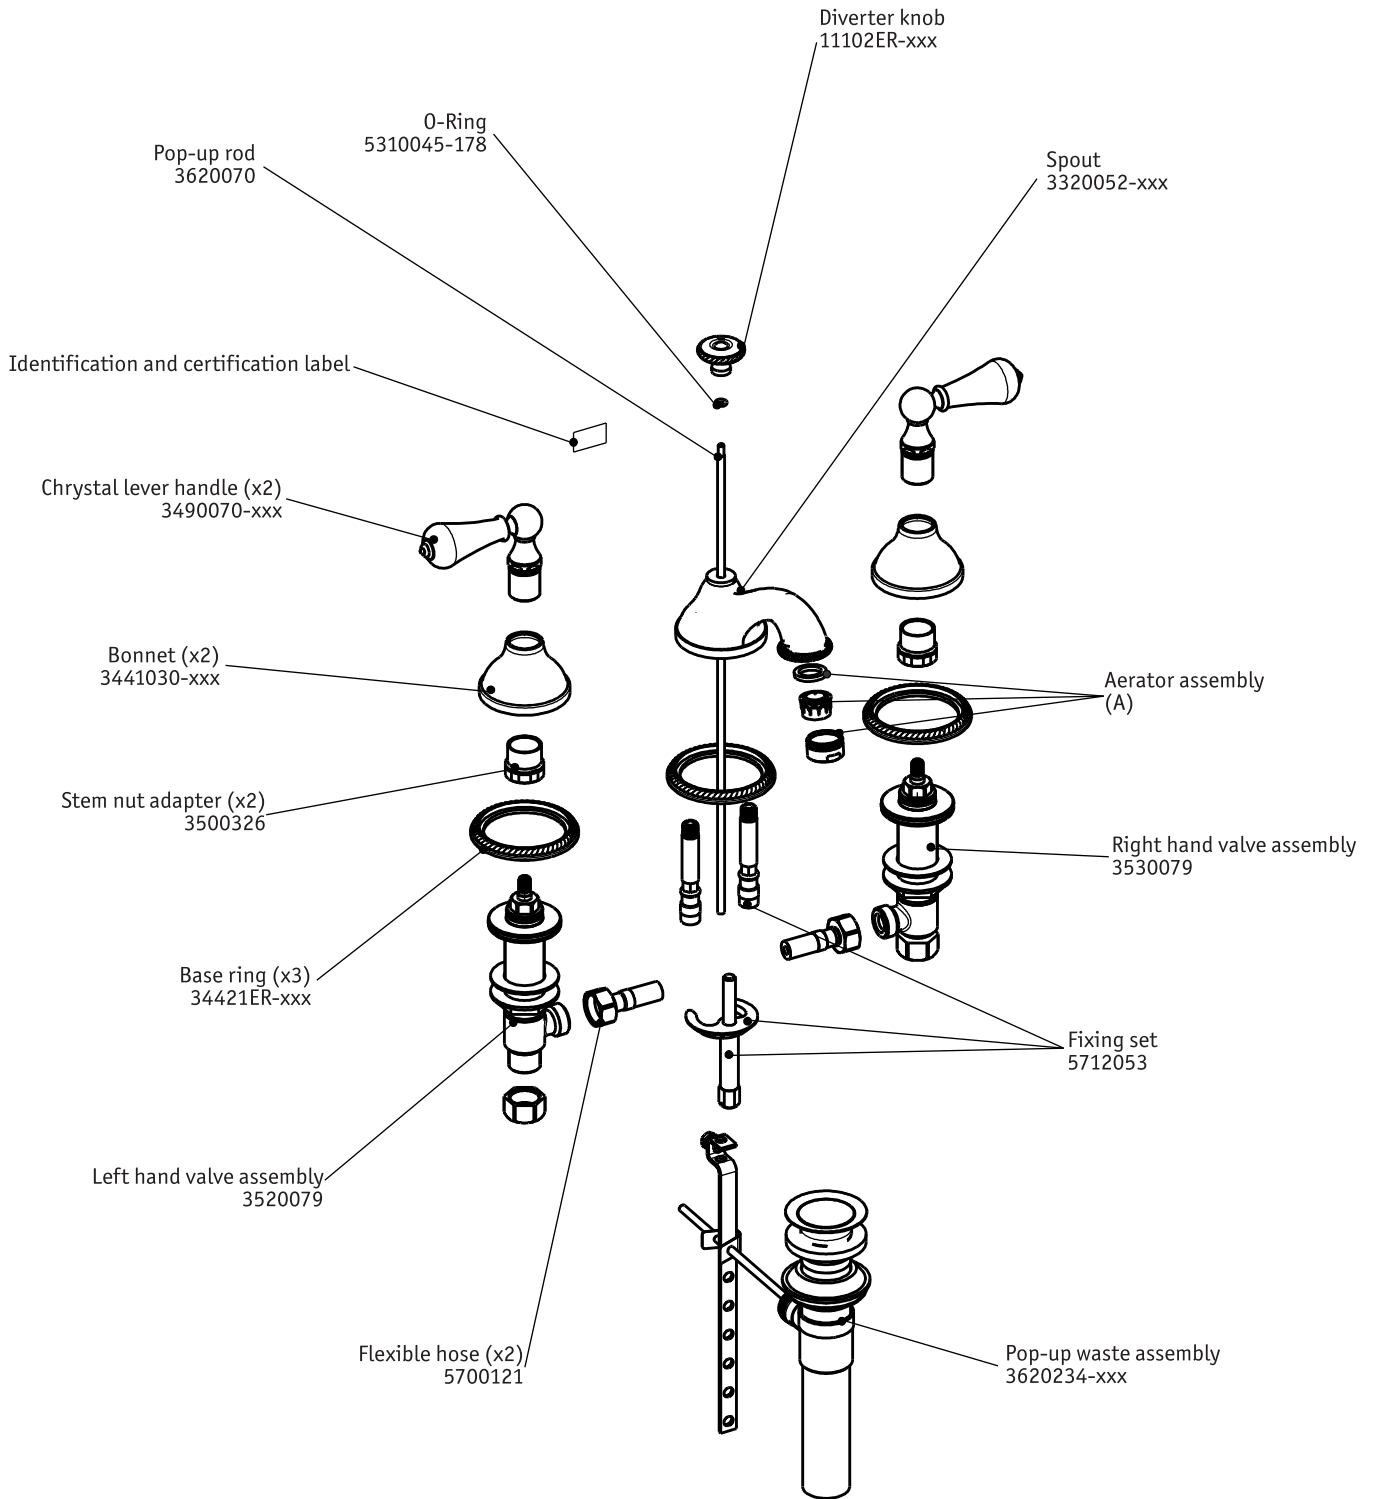

## Asbury

3 Holes widespread lavatory faucet

code | 255 110 xxx

5663841  
983ER02W00

dimensions inches

5663841  
983ER022W00

**Note:** xxx represent different finishes.

|   | 625     | 620                               | 721 | W15 | X10 |
|---|---------|-----------------------------------|-----|-----|-----|
| A | 5713111 | 3460008-xxx<br>5C02043<br>5C03040 |     |     |     |