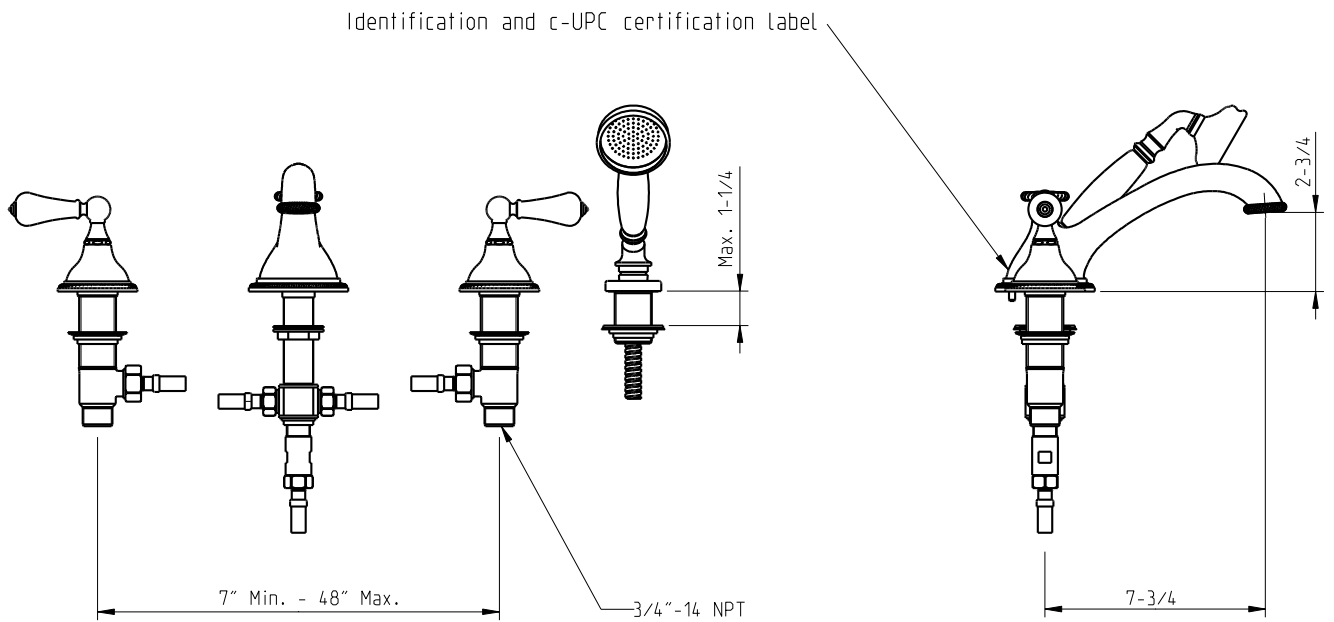

# technical specifications

## BRUNSWICK

4 piece 3/4" roman tube valve

dimensions inches

rough: 289 745 999 (sold separately)

code: 255 645 xxx

note: xxx represent different finishes

cifial@cifial.pt www.cifial.pt  
cifialdecor@infonegocio.com  
sales@cifial.co.uk www.cifial.co.uk