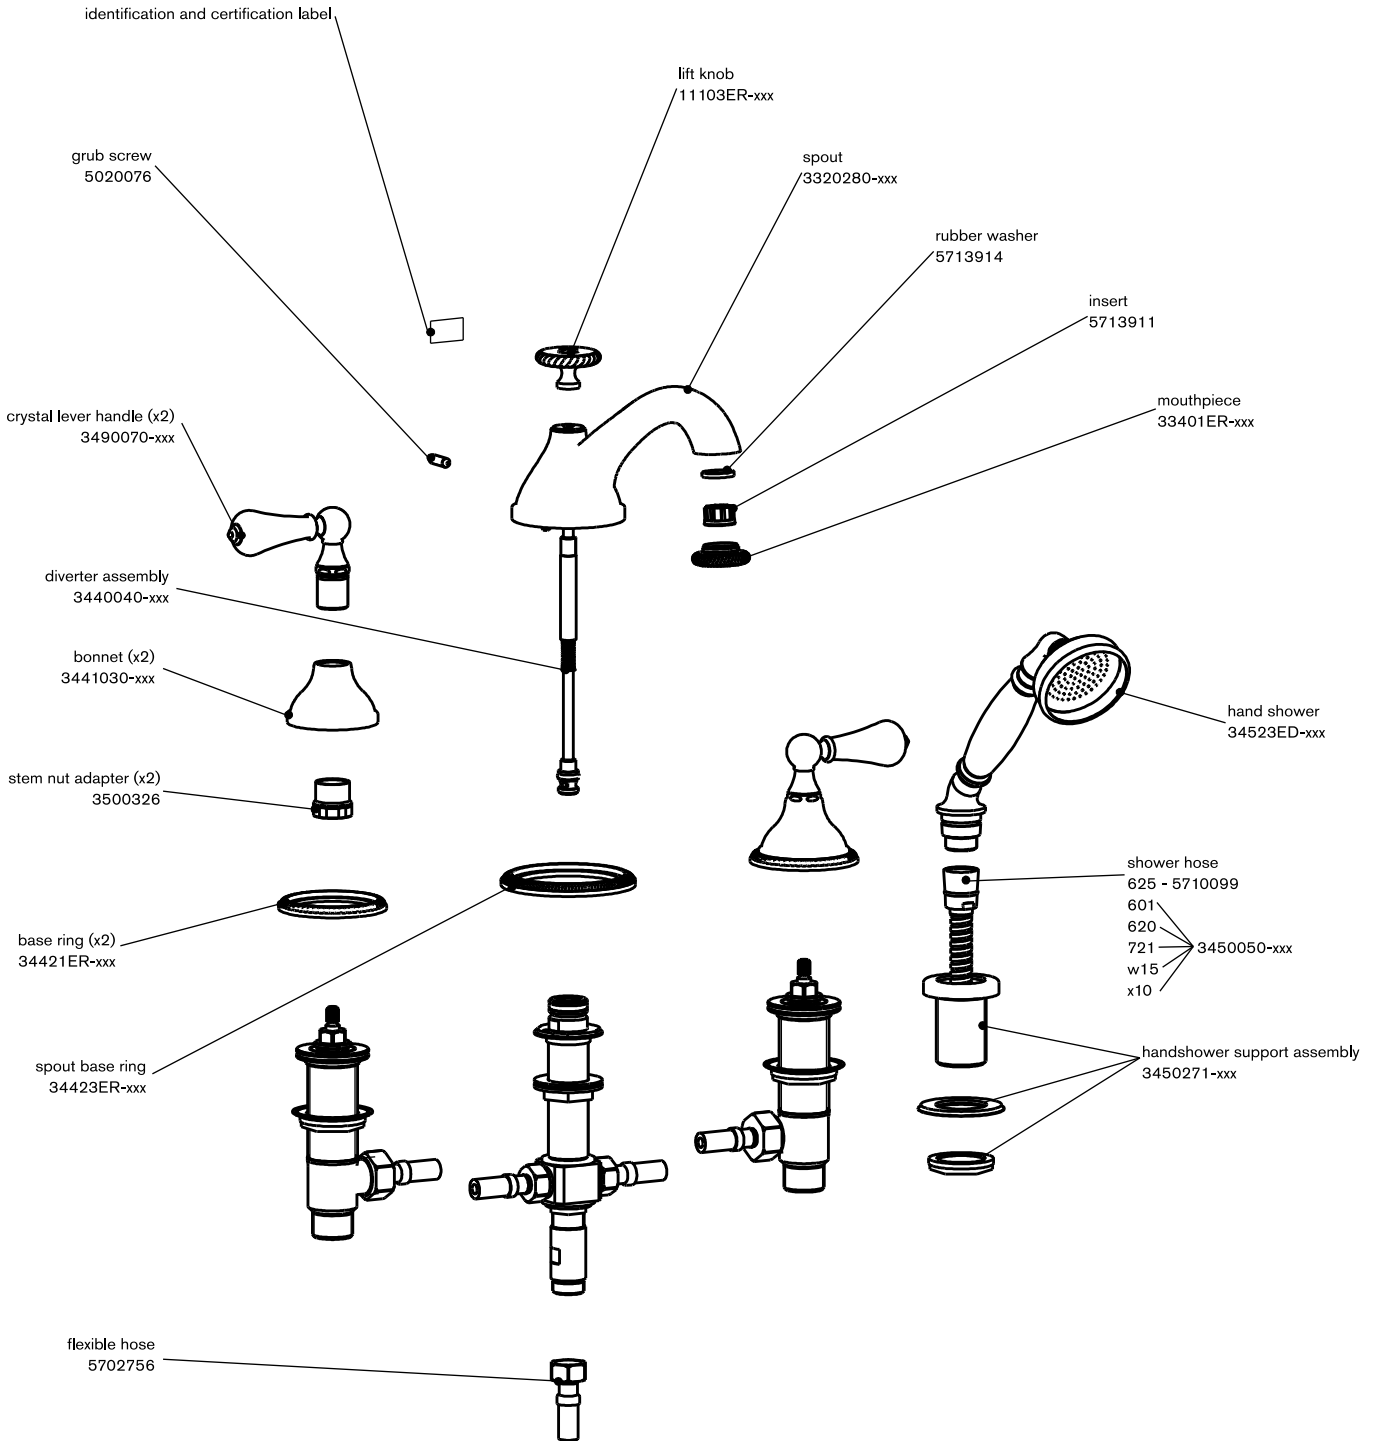

## BRUNSWICK

4 piece 3/4" roman tube valve

dimensions inches

rough: 289 745 999 (sold separately)

code: 255 645 xxx

note: xxx represent different finishes

cifial@cifial.pt www.cifial.pt  
cifialdecor@infonegocio.com  
sales@cifial.co.uk www.cifial.co.uk