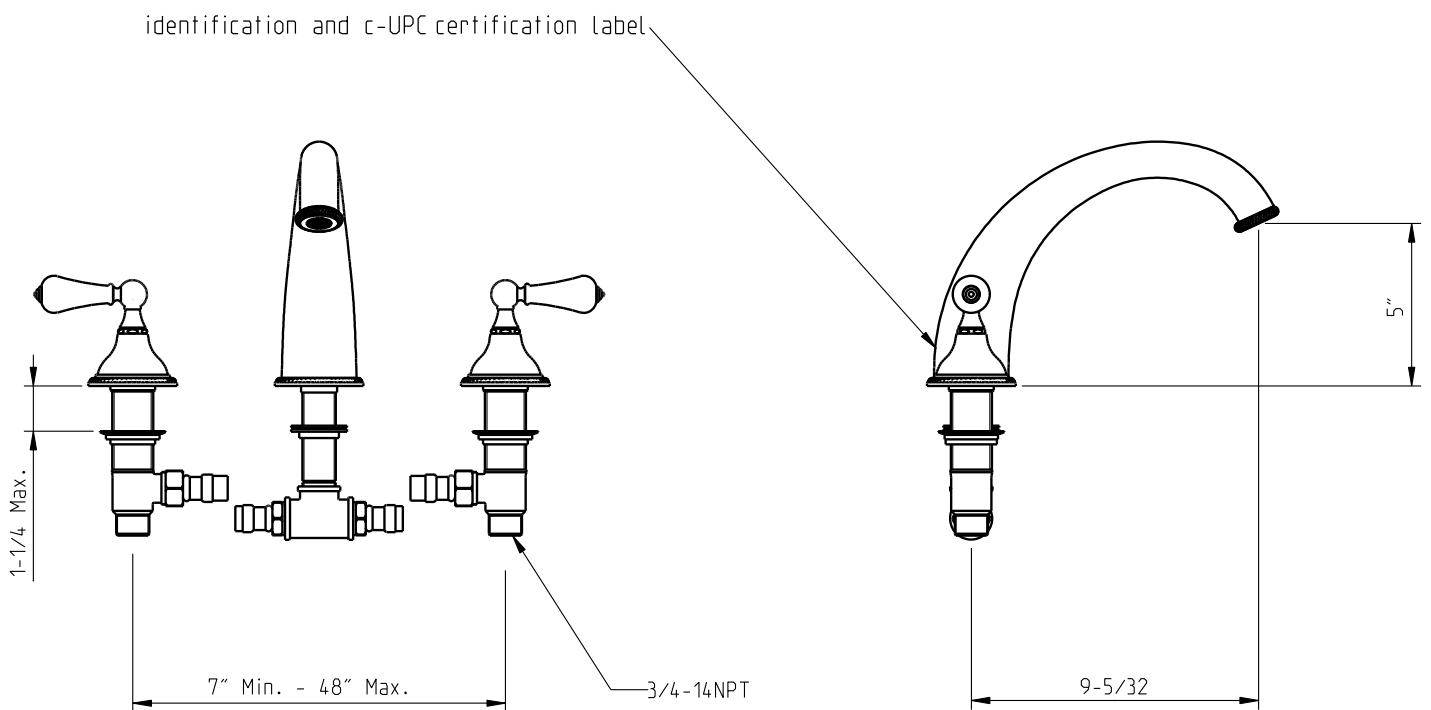

TECHNICAL SPECIFICATIONS

BRUNSWICK

3 Piece Hi-Arch Roman Tub

code | 255 650 xxx

Rough: 289 740 999 (sold separately)

5663870
983ER026W00

dimensions inches

PLUMBING

5663870
983ER026W00

Note: xxx represent different finishes.