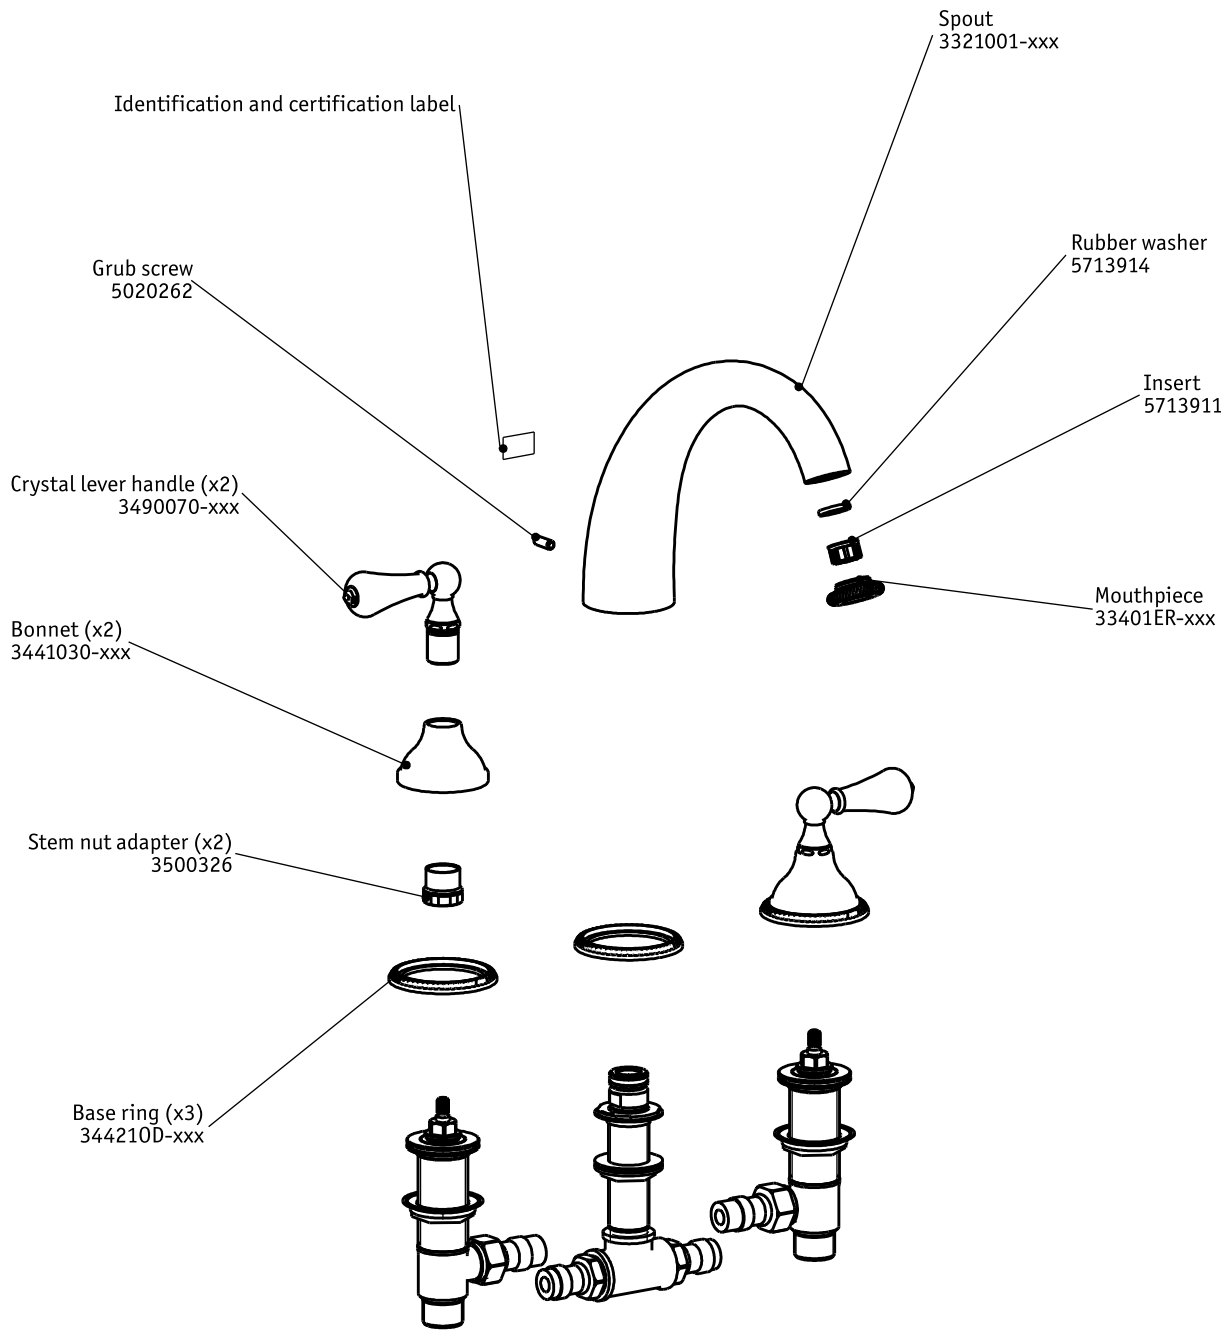

TECHNICAL SPECIFICATIONS

BRUNSWICK

3 Piece Hi-Arch Roman Tub

code | 255 650 xxx

Rough: 289 740 999 (sold separately)

5663870
983ER026W00

dimensions inches

PLUMBING

5663870
983ER026W00

Note: xxx represent different finishes.