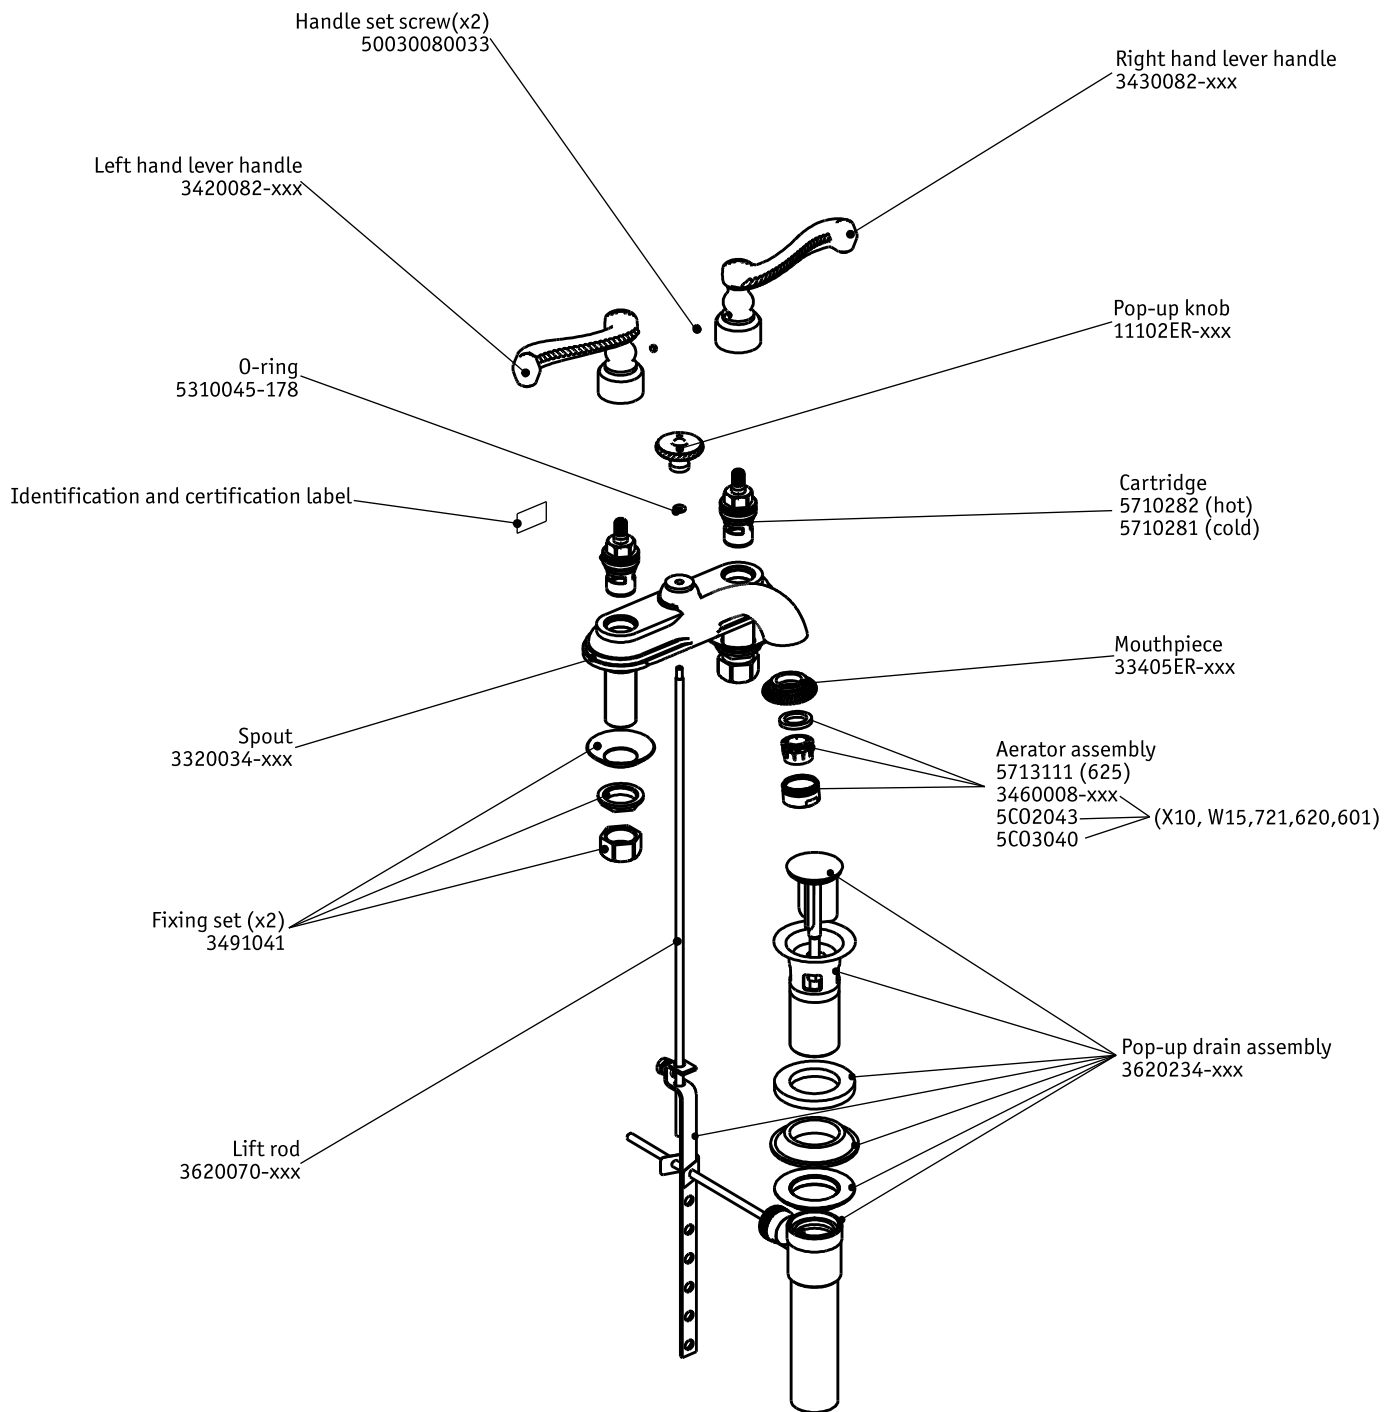

## BRUNSWICK

4" Centerset lavatory faucet

code | 256 115 xxx

5663227  
983ER001W02

dimensions inches

# CIFIAL

5663227  
 963ER001W02

**Note:** xxx represent different finishing.