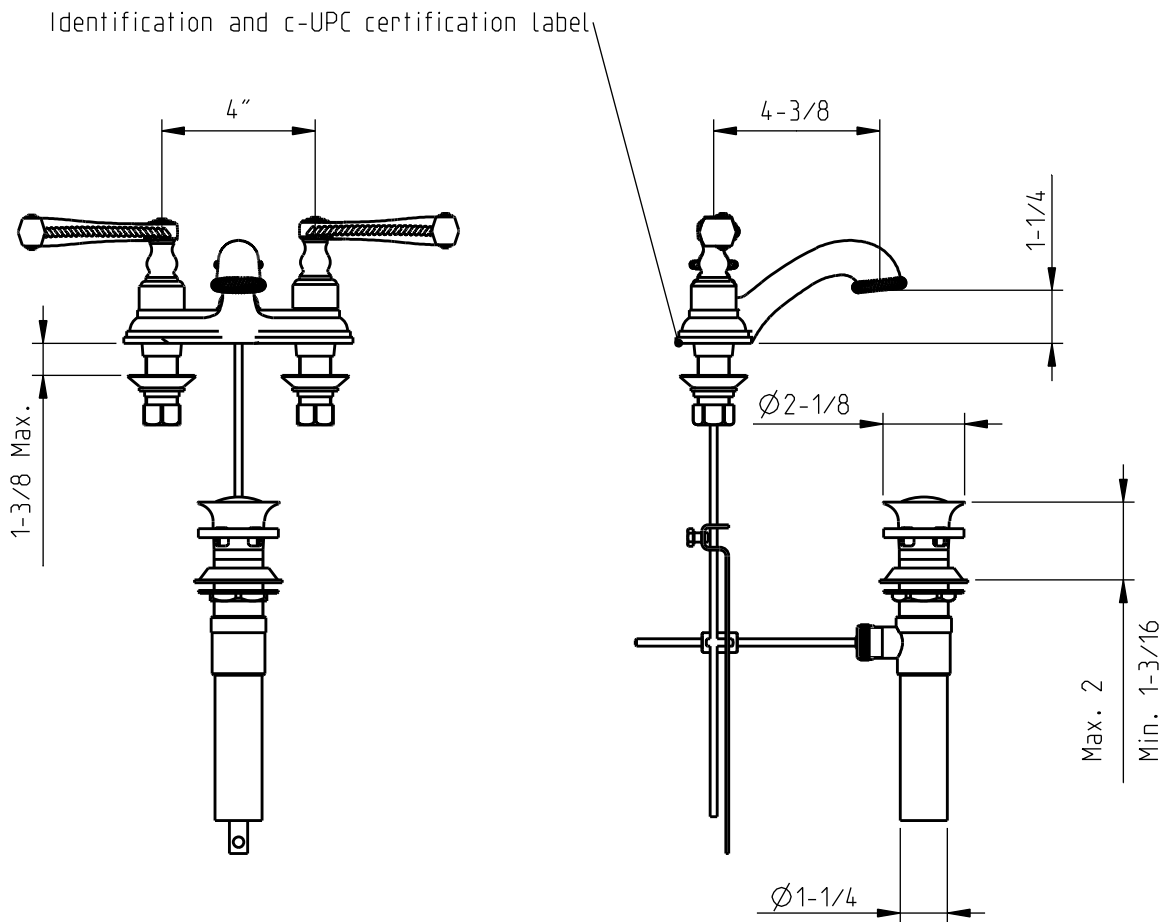

## BRUNSWICK

4" Centerset lavatory faucet

code | 256 115 xxx

5663227  
983ER001W02

dimensions inches