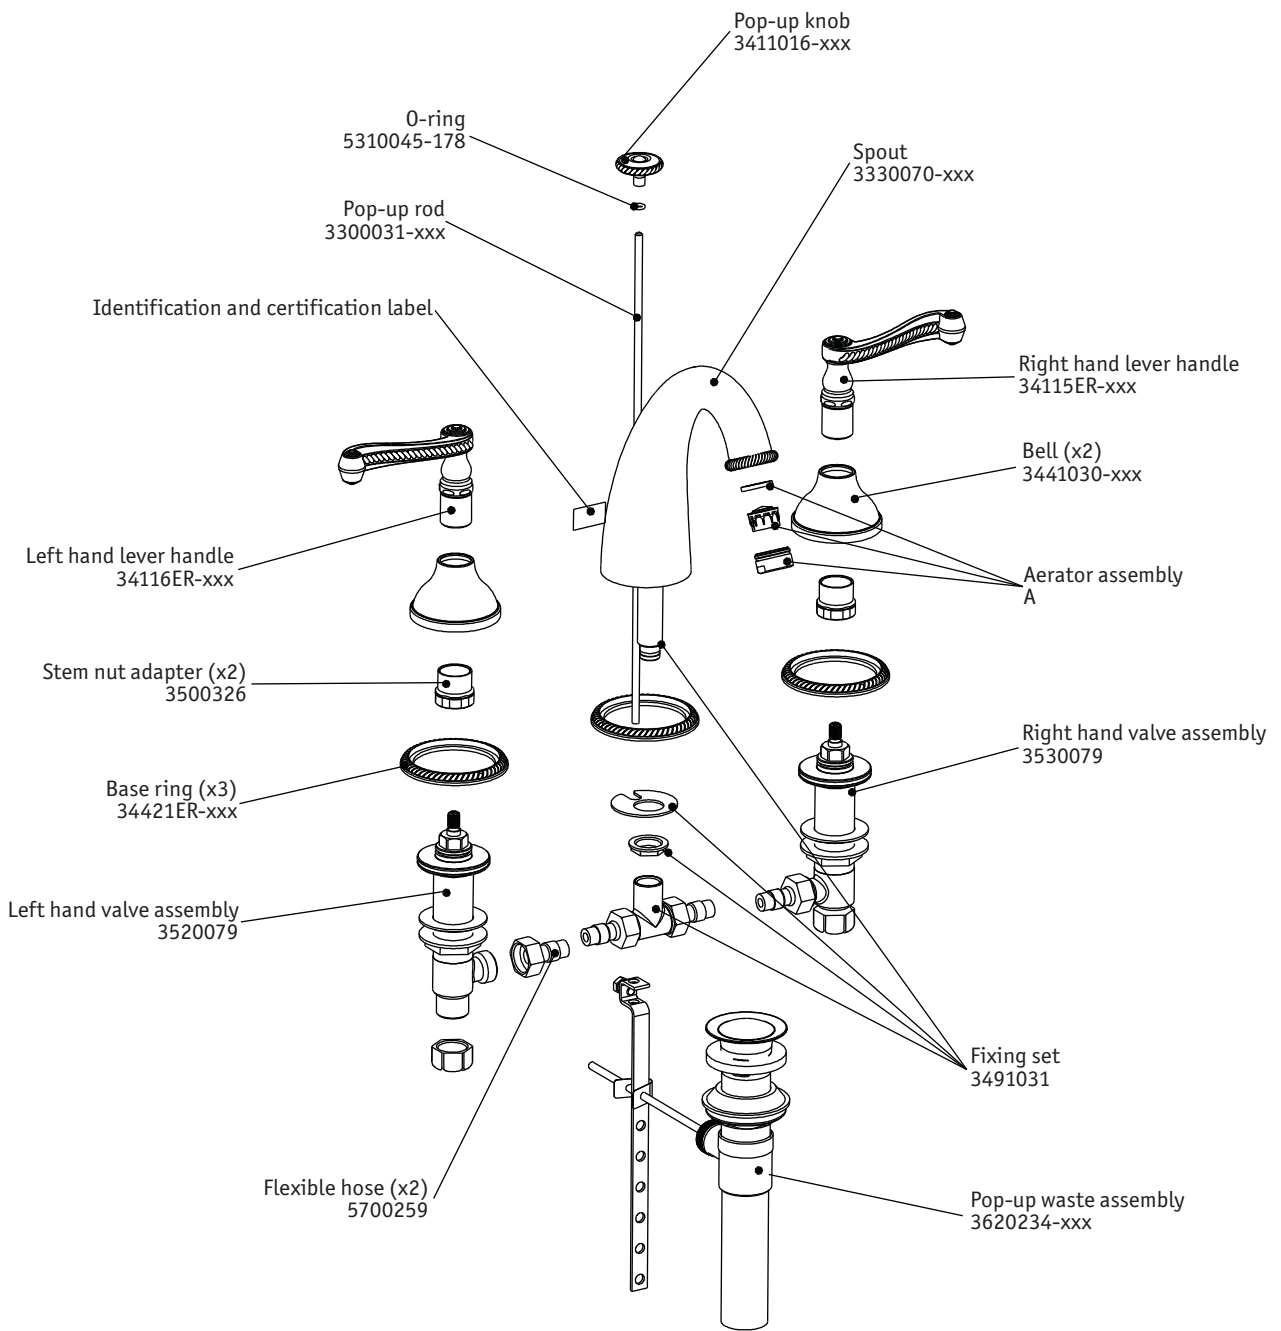

TECHNICAL SPECIFICATIONS

Brunswick

Hi-arch widestread lavatory faucet

code | 256 150 xxx

5663804
983ERC20W00

dimensions inches

PLUMBING

CIFIAL USA
USA P+1800 5284904 F+1800 5281969 info@cifialusa.com www.cifialusa.com
CIFIAL Torneiras, S.A.
Portugal T+351 256 780 700 F+351 256 780 710 cifial@cifial.pt www.cifial.pt
CIFIALDECOR, S.A.
Espanha T+34 916 110 261 F+34 916 103 694 cifialdecor@infonegocio.com
CIFIAL UK, Ltd.
UK P+44 1933 402 008 F+44 1933 402 063 sales@cifial.co.uk www.cifial.co.uk

5663804
983ER020W00

Note: 1) xxx represent different finishes.

	625	509	620	X10
A	5713111	3460042-xxx		