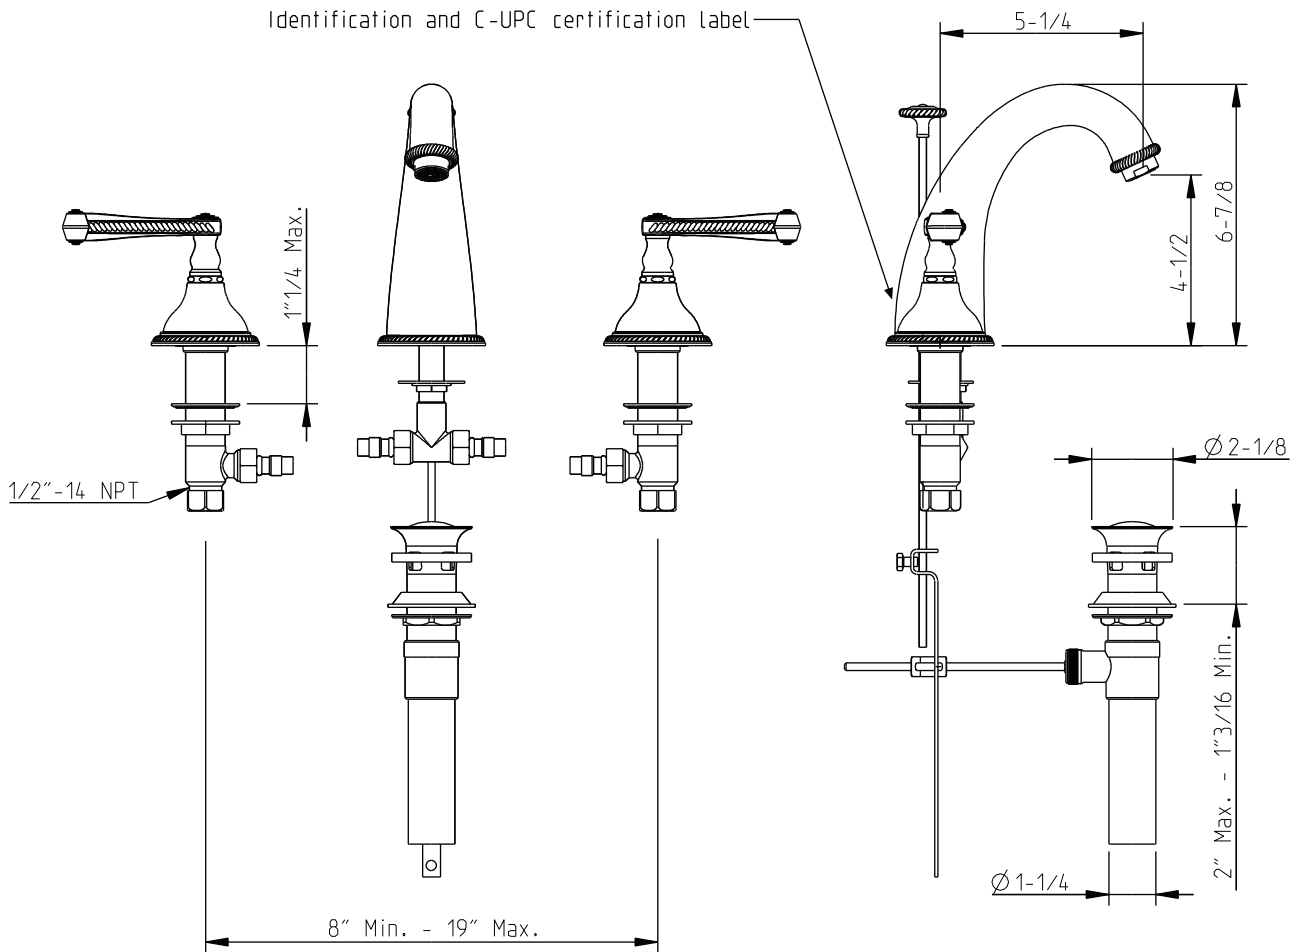

TECHNICAL SPECIFICATIONS

Brunswick

Hi-arch widestread lavatory faucet

code | 256 150 xxx

5663804
983ERC20W00

dimensions inches

PLUMBING

CIFIAL USA
USA P+1800 5284904 F+1800 5281969 info@cifialusa.com www.cifialusa.com
CIFIAL Torneiras, S.A.
Portugal T+351 256 780 700 F+351 256 780 710 cifial@cifial.pt www.cifial.pt
CIFIALDECOR, S.A.
Espanha T+34 916 110 261 F+34 916 103 694 cifialdecor@infonegocio.com
CIFIAL UK, Ltd.
UK P+44 1933 402 008 F+44 1933 402 063 sales@cifial.co.uk www.cifial.co.uk

5663804
983ER020W00

Note: 1) xxx represent different finishes.

	625	509	620	X10
A	5713111	3460042-xxx		