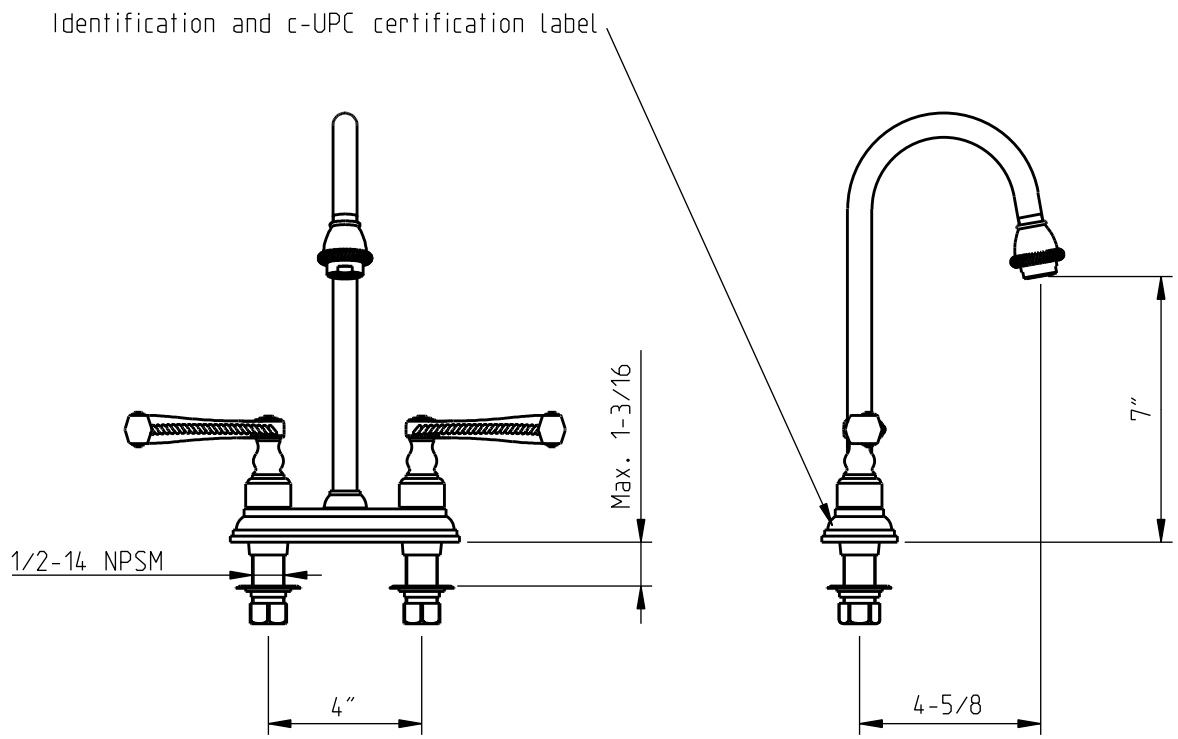

technical specifications

BRUNSWICK

4" centerset bar faucet

dimensions inches

code: 256 225 xxx

note: xxx represent different finishes

cifial@cifial.pt www.cifial.pt
cifialdecor@infonegocio.com
sales@cifial.co.uk www.cifial.co.uk