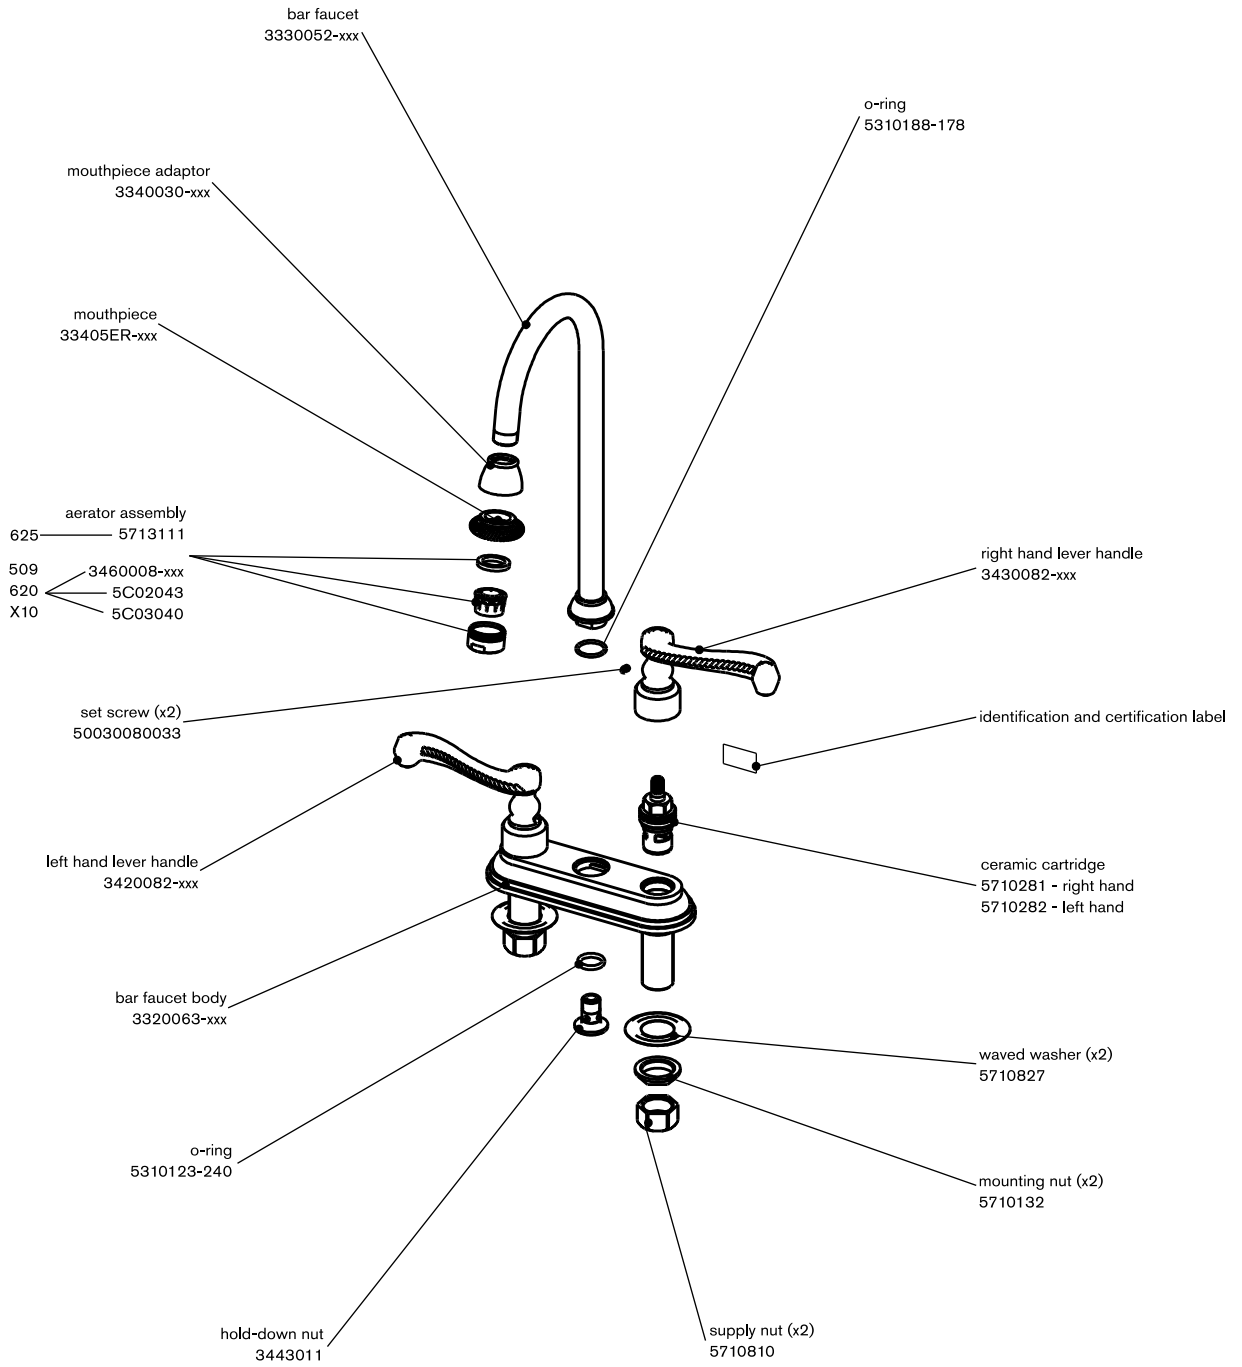

technical specifications

BRUNSWICK

4" centerset bar faucet

dimensions inches

code: 256 225 xxx

note: xxx represent different finishes

cifial@cifial.pt www.cifial.pt
cifialdecor@infonegocio.com
sales@cifial.co.uk www.cifial.co.uk