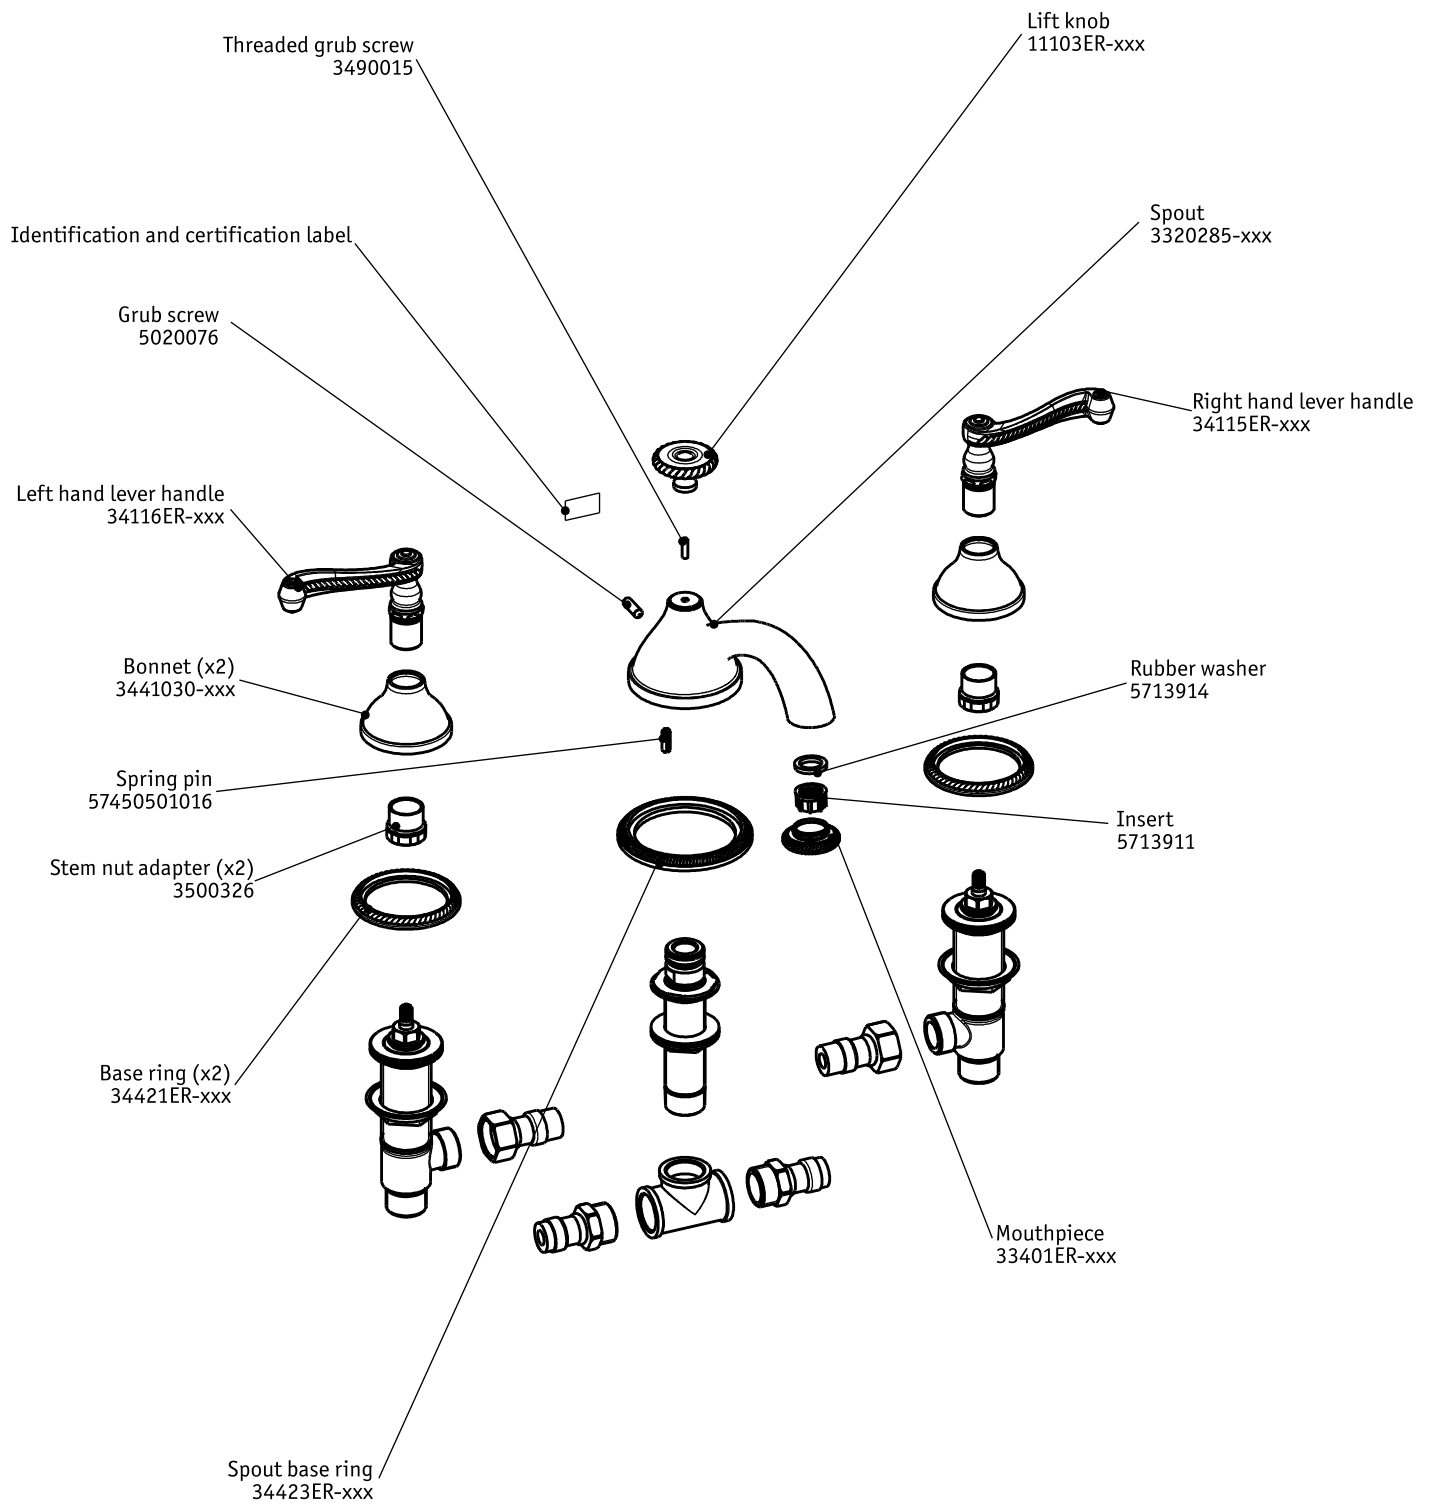

TECHNICAL SPECIFICATIONS

Brunswick

3 Piece 3/4" Roman Tub Trim

code | 256 640 xxx

Rough: 289 740 999 (sold separately)

5663234
983ER06W01

dimensions inches

PLUMBING

5663234
983ER06W01

Note: xxx represent different finishes.