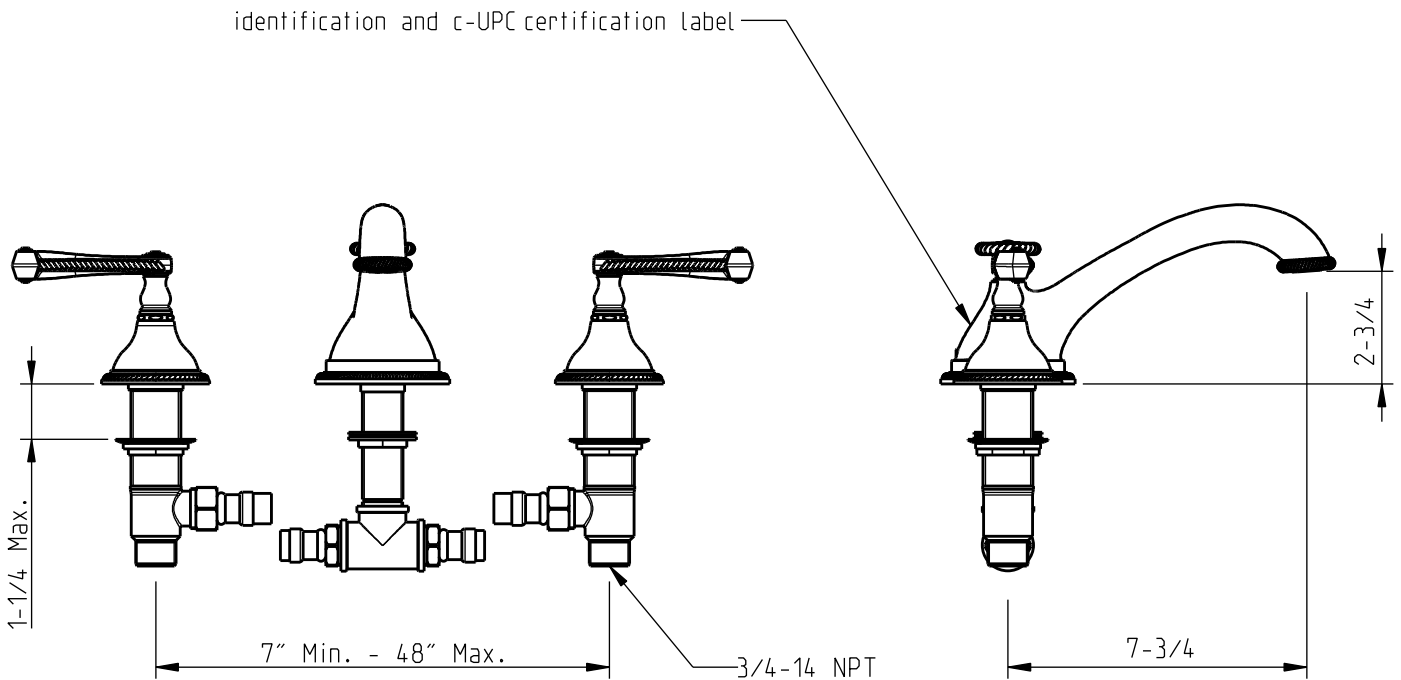

TECHNICAL SPECIFICATIONS

Brunswick

3 Piece 3/4" Roman Tub Trim

code | 256 640 xxx

Rough: 289 740 999 (sold separately)

5663234
983ER06W01

dimensions inches

PLUMBING

5663234
983ER06W01

Note: xxx represent different finishes.