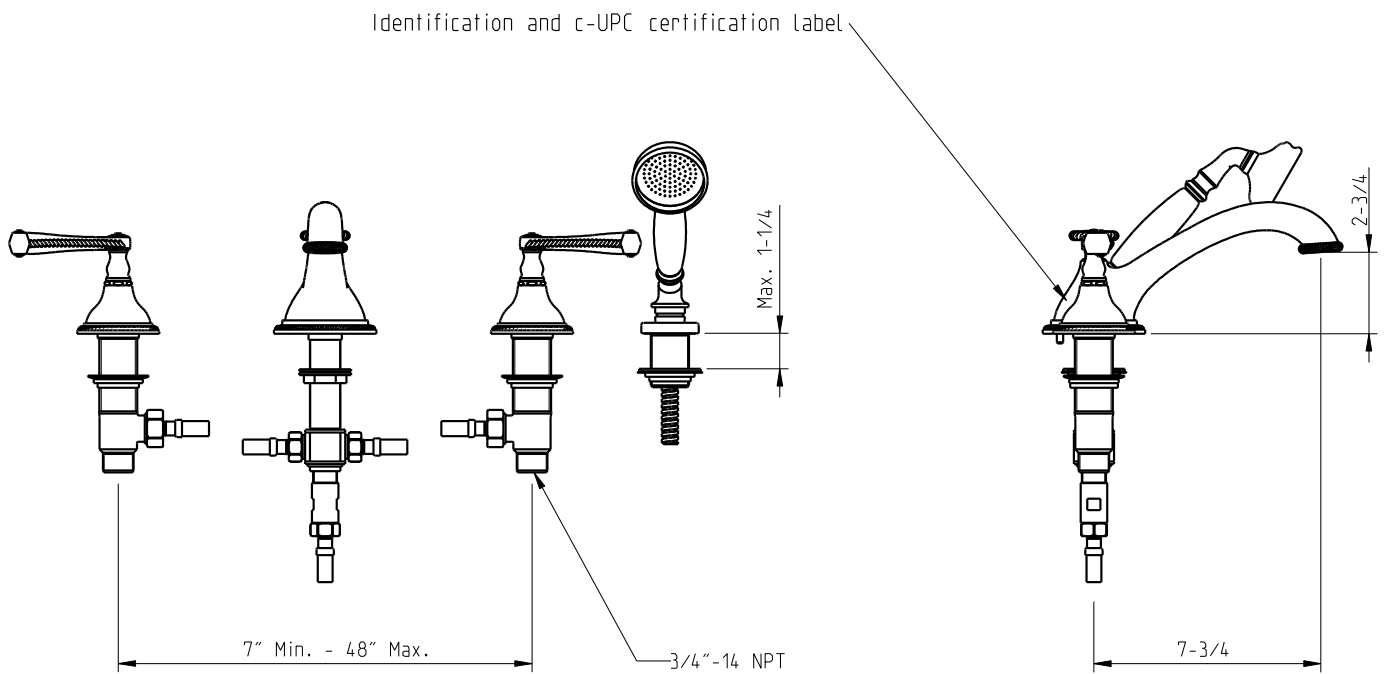

technical specifications

BRUNSWICK

4 piece 3/4" roman tube valve

dimensions inches

rough: 289 745 999 (sold separately)

code: 256 645 xxx

note: xxx represent different finishes

COMPLETE
BATH
SOLUTIONS