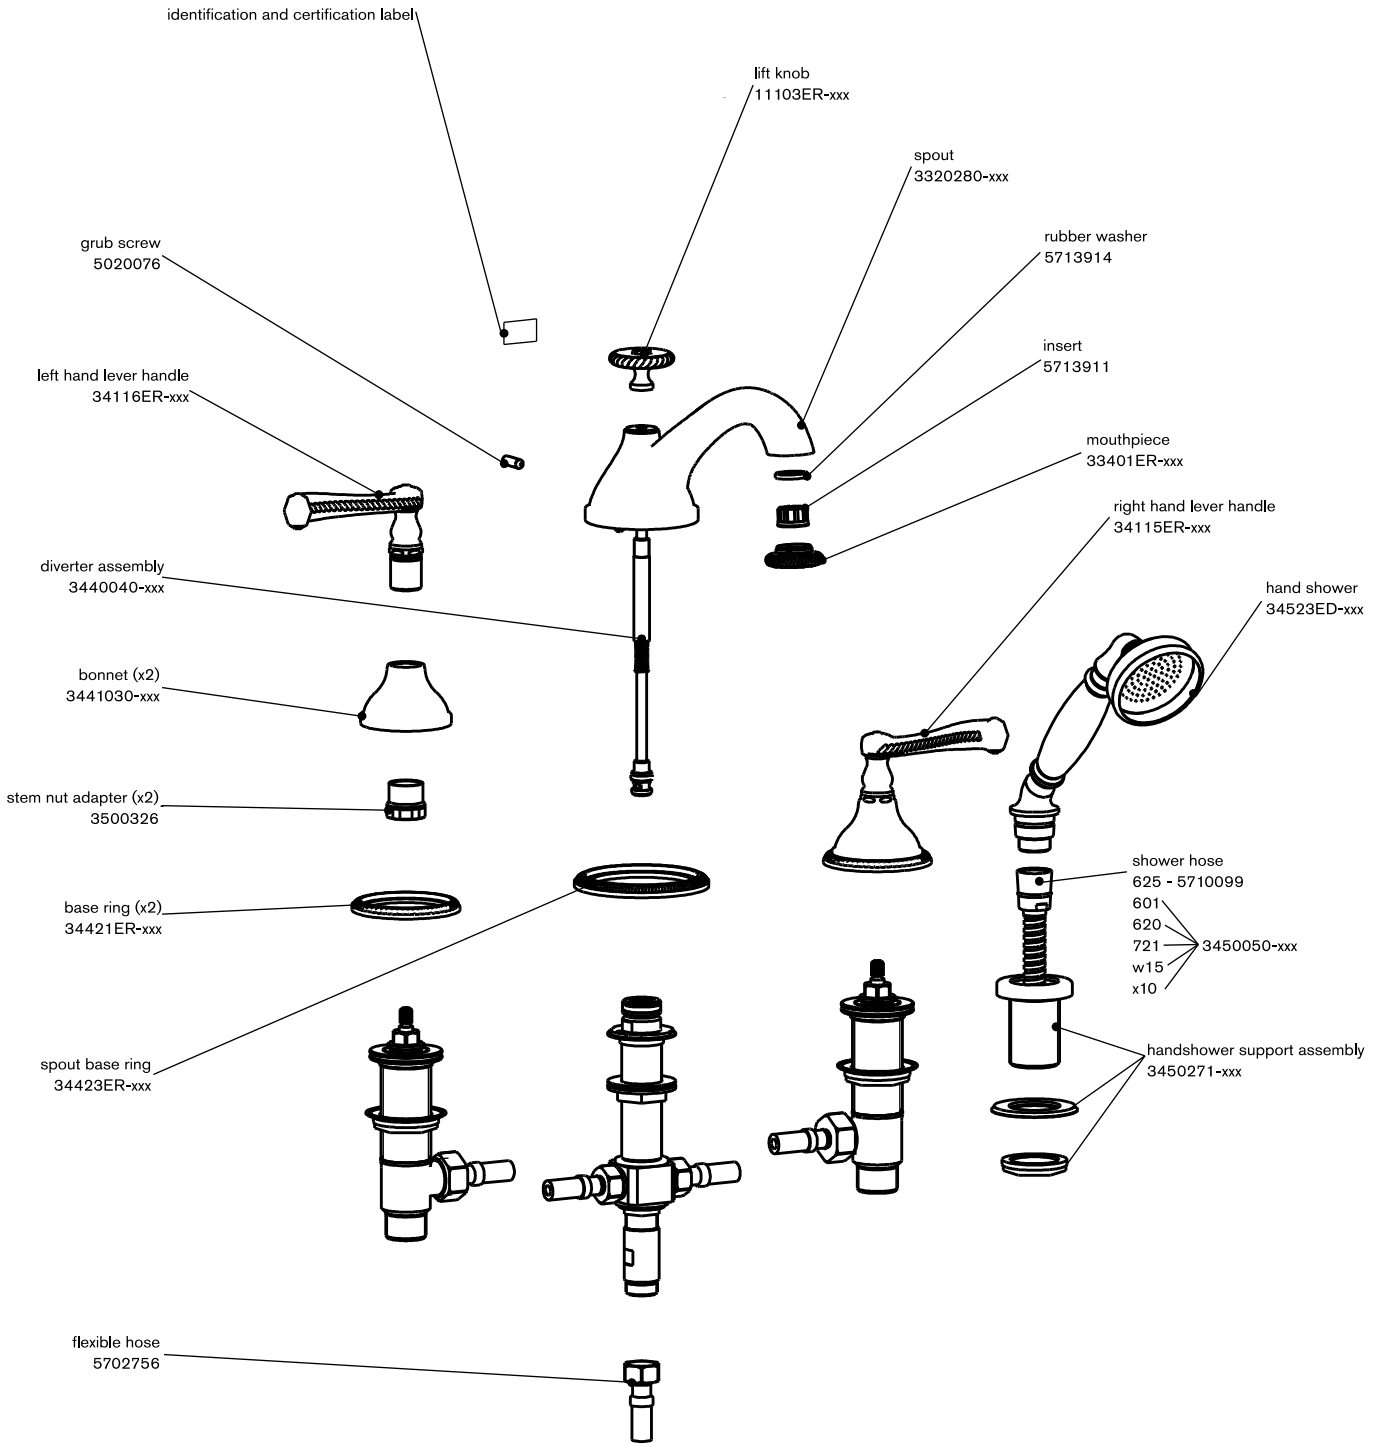

technical specifications

BRUNSWICK

4 piece 3/4" roman tube valve

dimensions inches

rough: 289 745 999 (sold separately)

code: 256 645 xxx

note: xxx represent different finishes

COMPLETE
BATH
SOLUTIONS