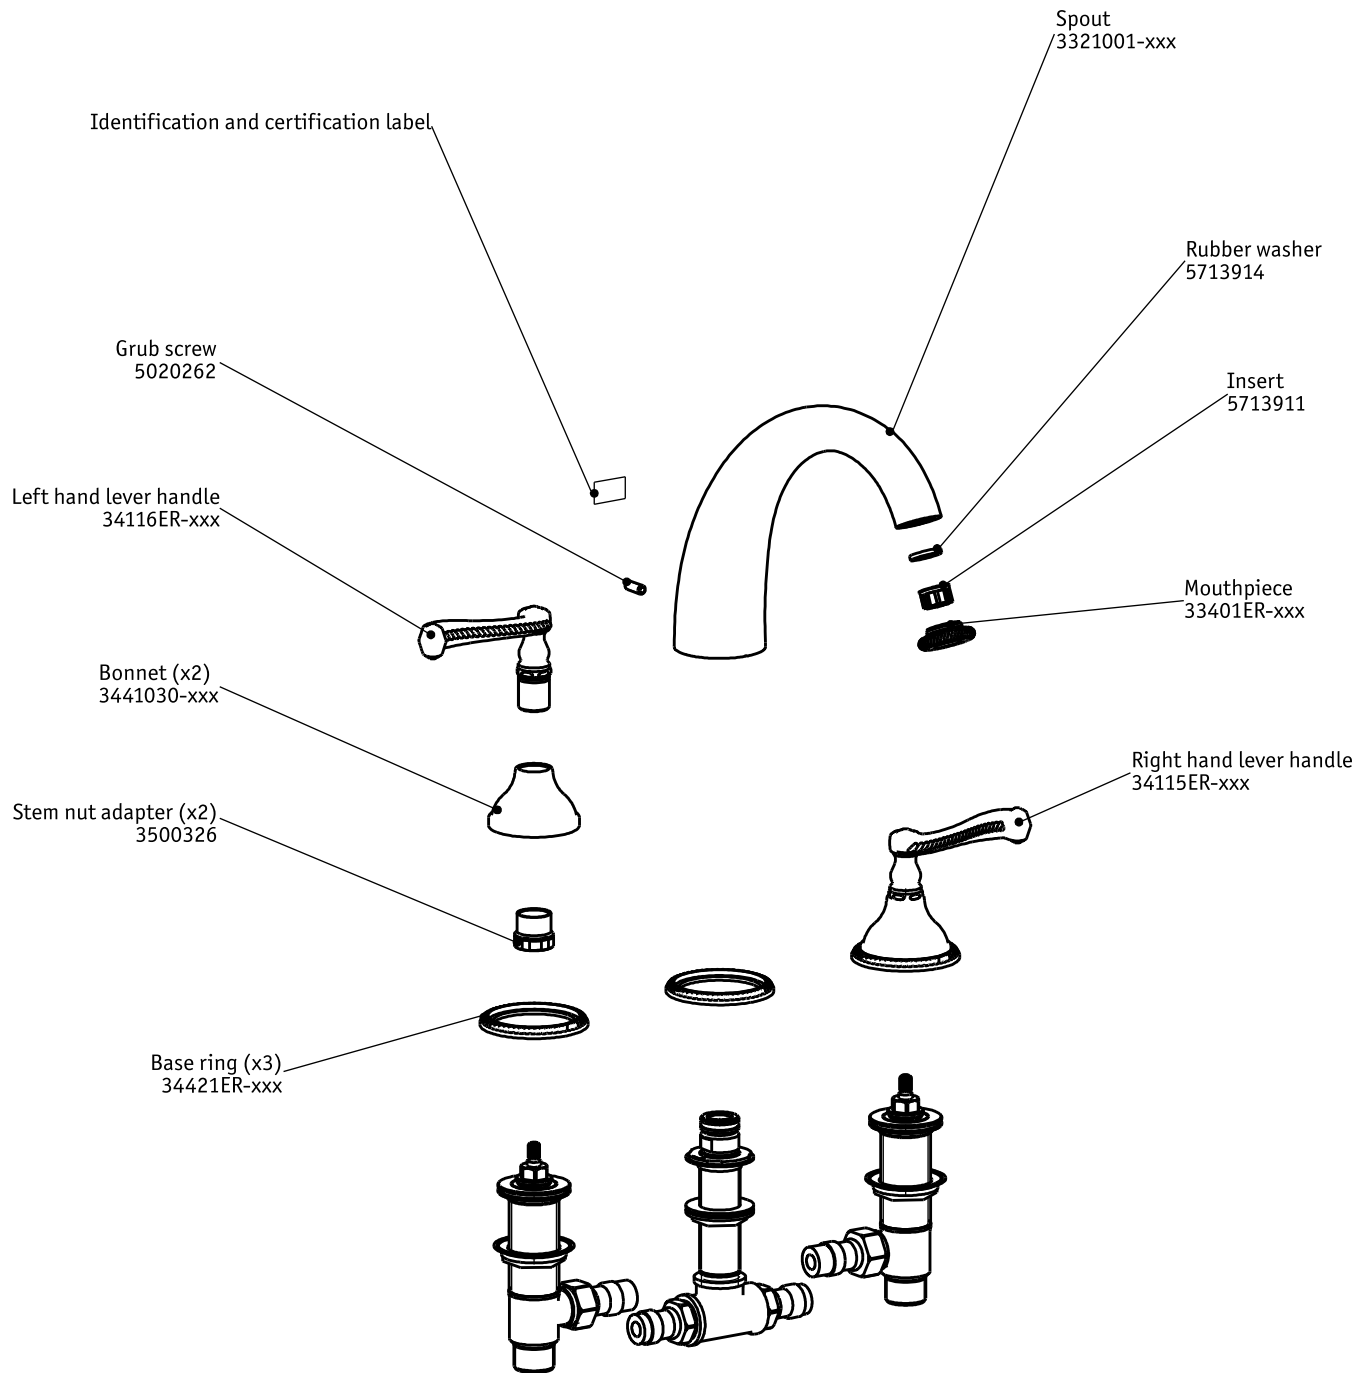

TECHNICAL SPECIFICATIONS

BRUNSWICK

3 Piece Hi-Arch Roman Tub

code | 256 650 xxx

Rough: 289 740 999 (sold separately)

5663235
983ER007W01

dimensions inches

PLUMBING

5663235
983ER007W01

Note: xxx represent different finishes.