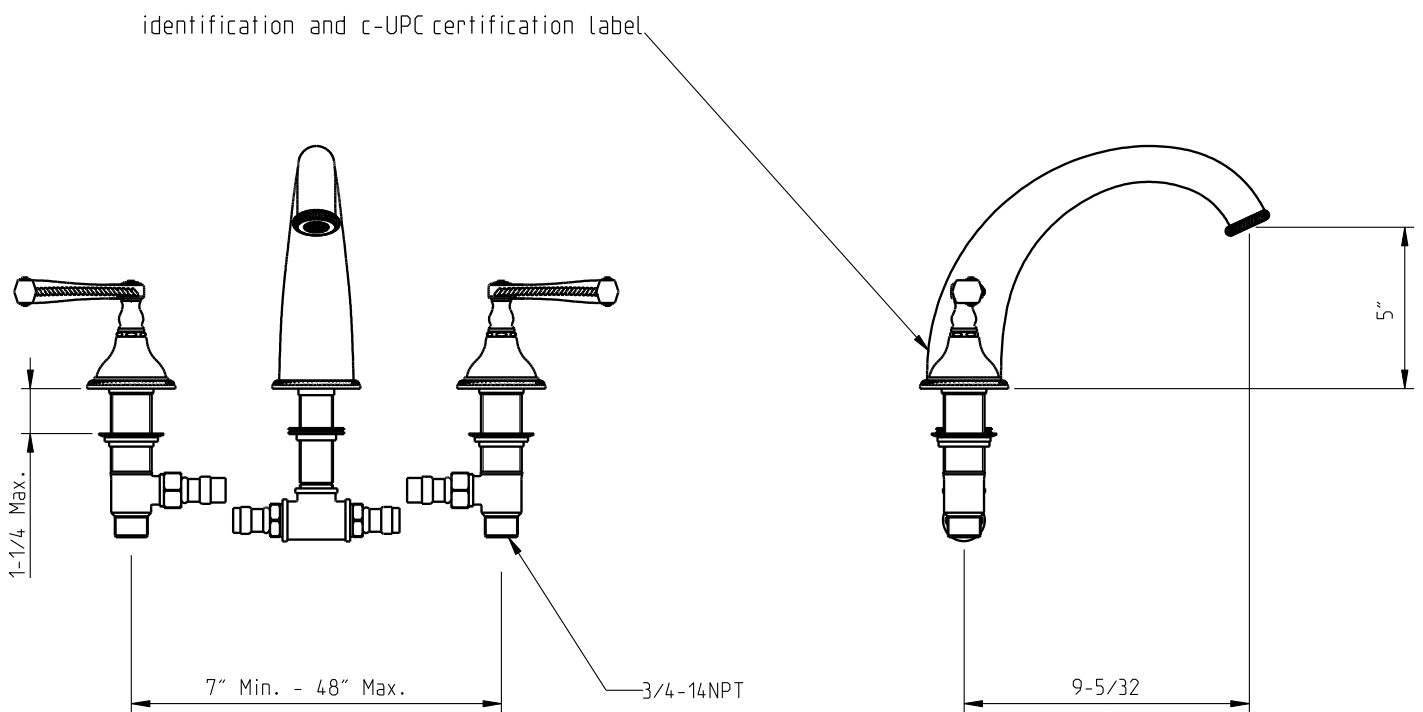

TECHNICAL SPECIFICATIONS

BRUNSWICK

3 Piece Hi-Arch Roman Tub

code | 256 650 xxx

Rough: 289 740 999 (sold separately)

5663235
983ER007W01

dimensions inches

PLUMBING

5663235
983ER007W01

Note: xxx represent different finishes.