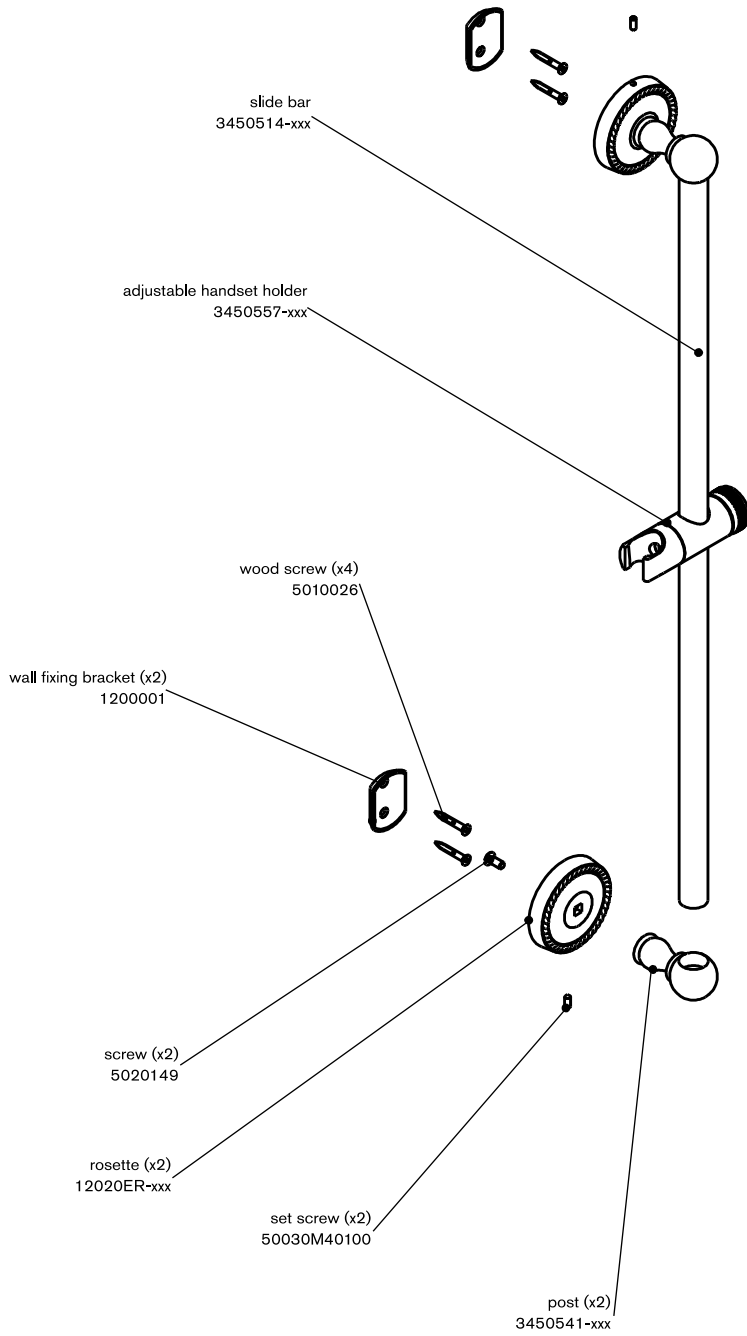

technical specifications

BRUNSWICK

handshower slide bar

dimensions inches

code: 256 884 xxx

note: xxx represent different finishes

cifial@cifial.pt www.cifial.pt
cifialdecor@infonegocio.com
sales@cifial.co.uk www.cifial.co.uk