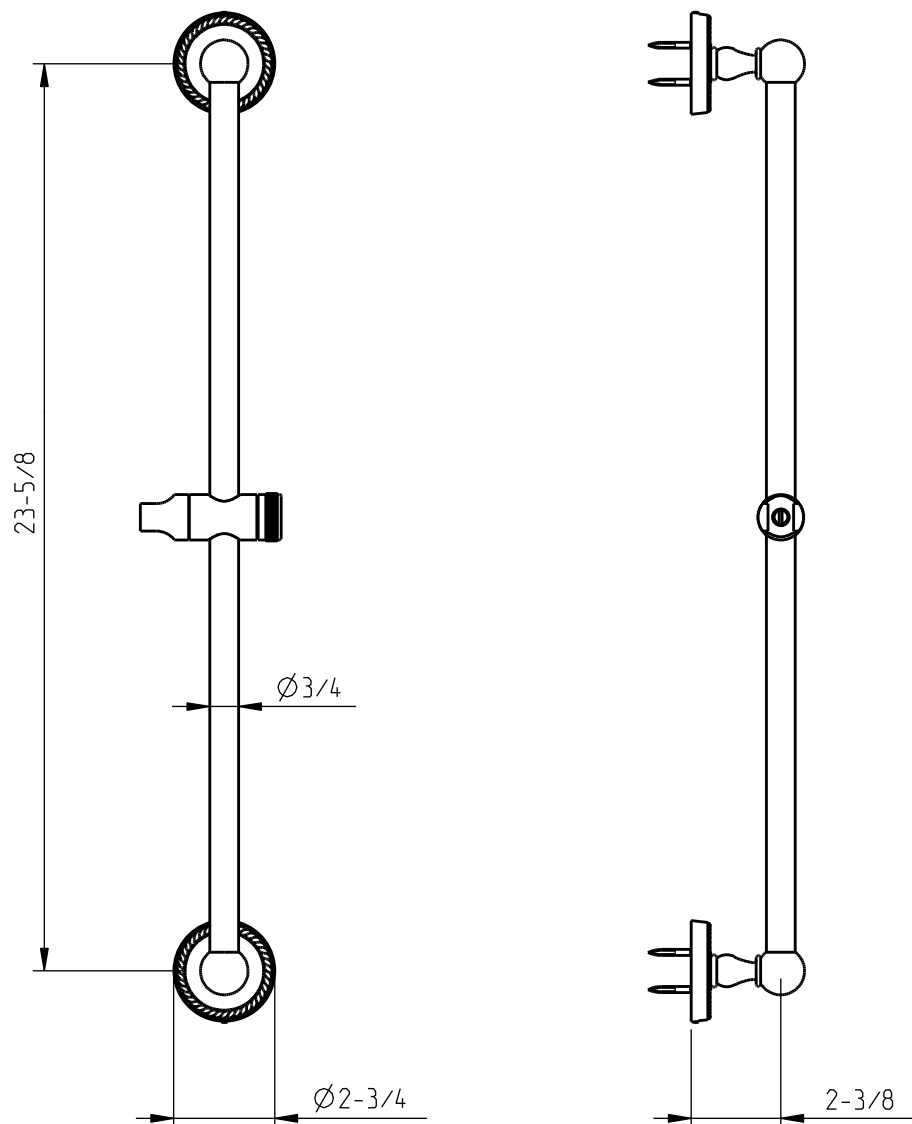

technical specifications

BRUNSWICK

handshower slide bar

dimensions inches

code: 256 884 xxx

note: xxx represent different finishes

cifial@cifial.pt www.cifial.pt
cifialdecor@infonegocio.com
sales@cifial.co.uk www.cifial.co.uk