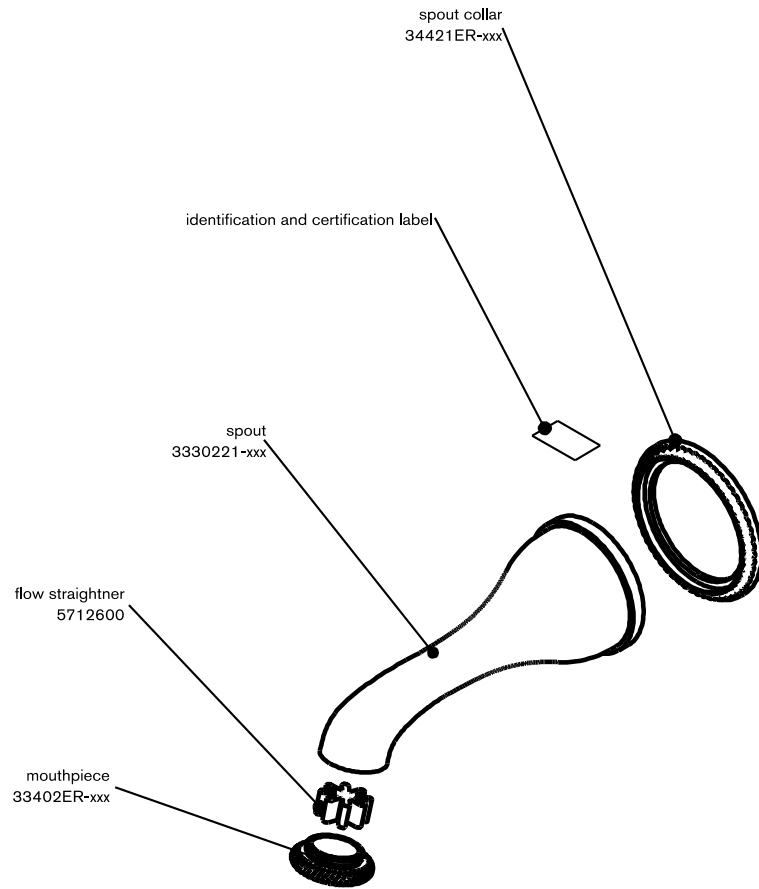

technical specifications

Identification and c-UPC certification label

CIFIAL

BRUNSWICK

tub spout

dimensions inches

code: 256 885 xxx

note: xxx represent different finishes