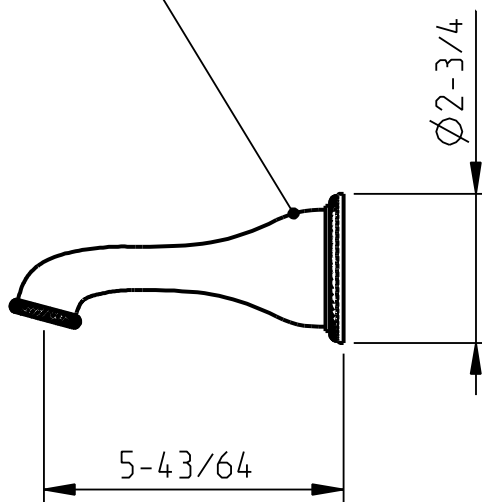

technical specifications

Identification and c-UPC certification label

CIFIAL

BRUNSWICK

tub spout

dimensions inches

code: 256 885 xxx

note: xxx represent different finishes