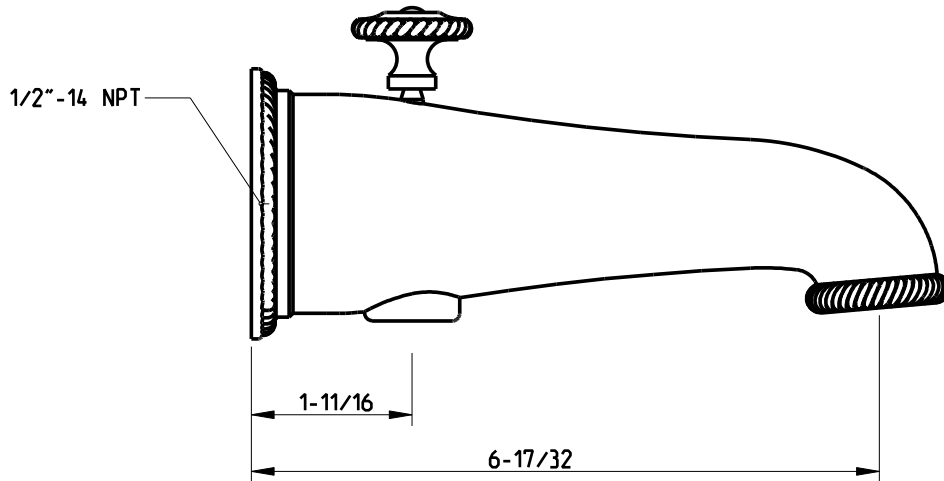

TECHNICAL SPECIFICATIONS

Brunswick

Diverter tub spout

code | 256 886 xxx

5663857
983ER024W00

dimensions inches

PLUMBING

CIFIAL USA
USA P +1800 5284904 F +1800 5281969 info@cifialusa.com www.cifialusa.com
CIFIAL Torneiras, S.A.
Portugal T +351 256 780 700 F +351 256 780 710 cifial@cifial.pt www.cifial.pt
CIFIALDECOR, S.A.
Espanha T +34 916 110 261 F +34 916 103 694 cifialdecor@infonegocio.com
CIFIAL UK, Ltd.
UK P +44 1933 402 008 F +44 1933 402 063 sales@cifial.co.uk www.cifial.co.uk

CIFIAL

5663857
 963ER024W00

Note: xxx represent different finishes.