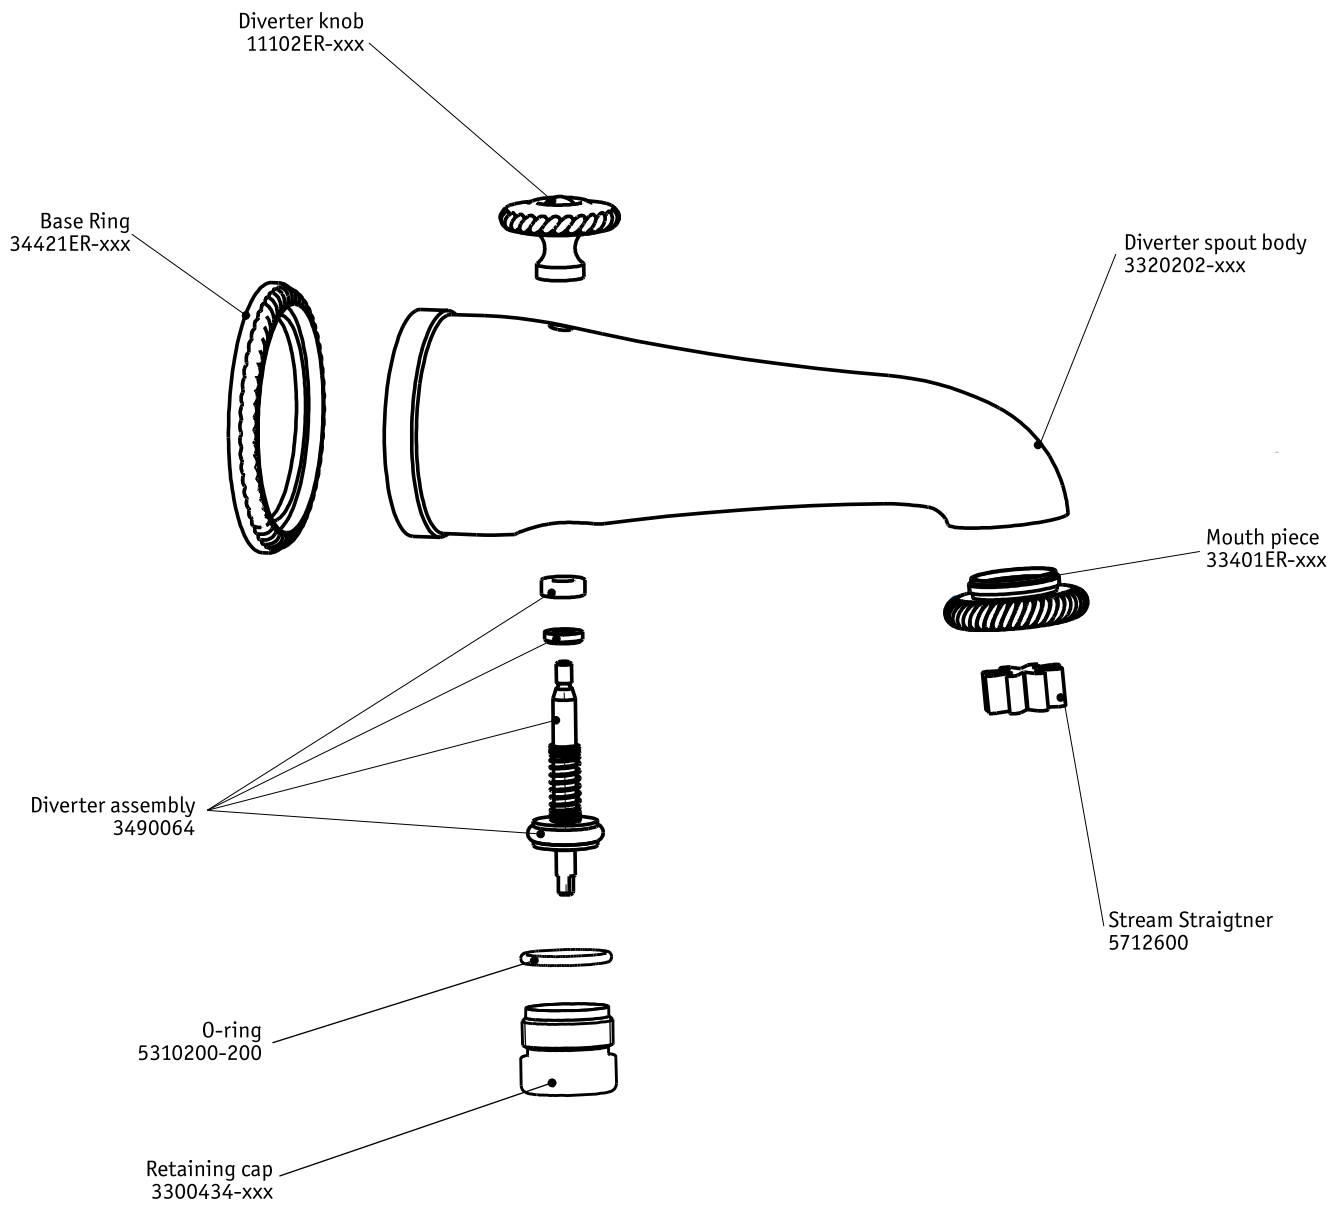

TECHNICAL SPECIFICATIONS

Brunswick

Diverter tub spout

code | 256 886 xxx

5663857
983ER024W00

dimensions inches

PLUMBING

CIFIAL USA
USA P +1800 5284904 F +1800 5281969 info@cifialusa.com www.cifialusa.com
CIFIAL Torneiras, S.A.
Portugal T +351 256 780 700 F +351 256 780 710 cifial@cifial.pt www.cifial.pt
CIFIALDECOR, S.A.
Espanha T +34 916 110 261 F +34 916 103 694 cifialdecor@infonegocio.com
CIFIAL UK, Ltd.
UK P +44 1933 402 008 F +44 1933 402 063 sales@cifial.co.uk www.cifial.co.uk

CIFIAL

5663857
 963ER024W00

Note: xxx represent different finishes.