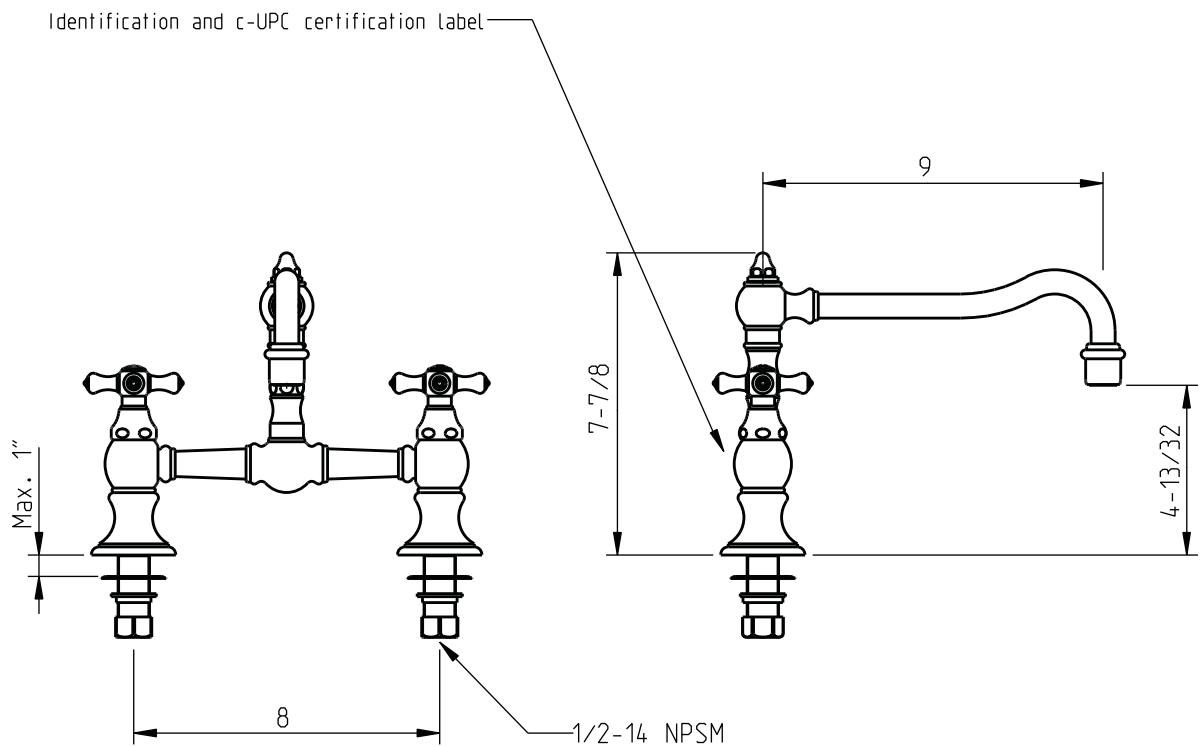

TECHNICAL SPECIFICATIONS

Highlands

Exposed hi-rise kitchen faucet with swivel spout

code | 267 235 xxx

5663306
983ED010W02

dimensions inches

PLUMBING

CIFIAL USA
USA P+1800 5284904 F+1800 5281969 info@cifialusa.com www.cifialusa.com
CIFIAL Torneiras, S.A.
Portugal T+351 256 780 700 F+351 256 780 710 cifial@cifial.pt www.cifial.pt
CIFIALDECOR, S.A.
Espanha T+34 916 110 261 F+34 916 103 694 cifialdecor@infonegocio.com
CIFIAL UK, Ltd.
UK P+44 1933 402 008 F+44 1933 402 063 sales@cifial.co.uk www.cifial.co.uk

5663306
983ED010W02

Note: xxx represent different finishes.

	625	620	721	W15	X10
A	5713110	3460009-xxx 5C03039 5C02018			