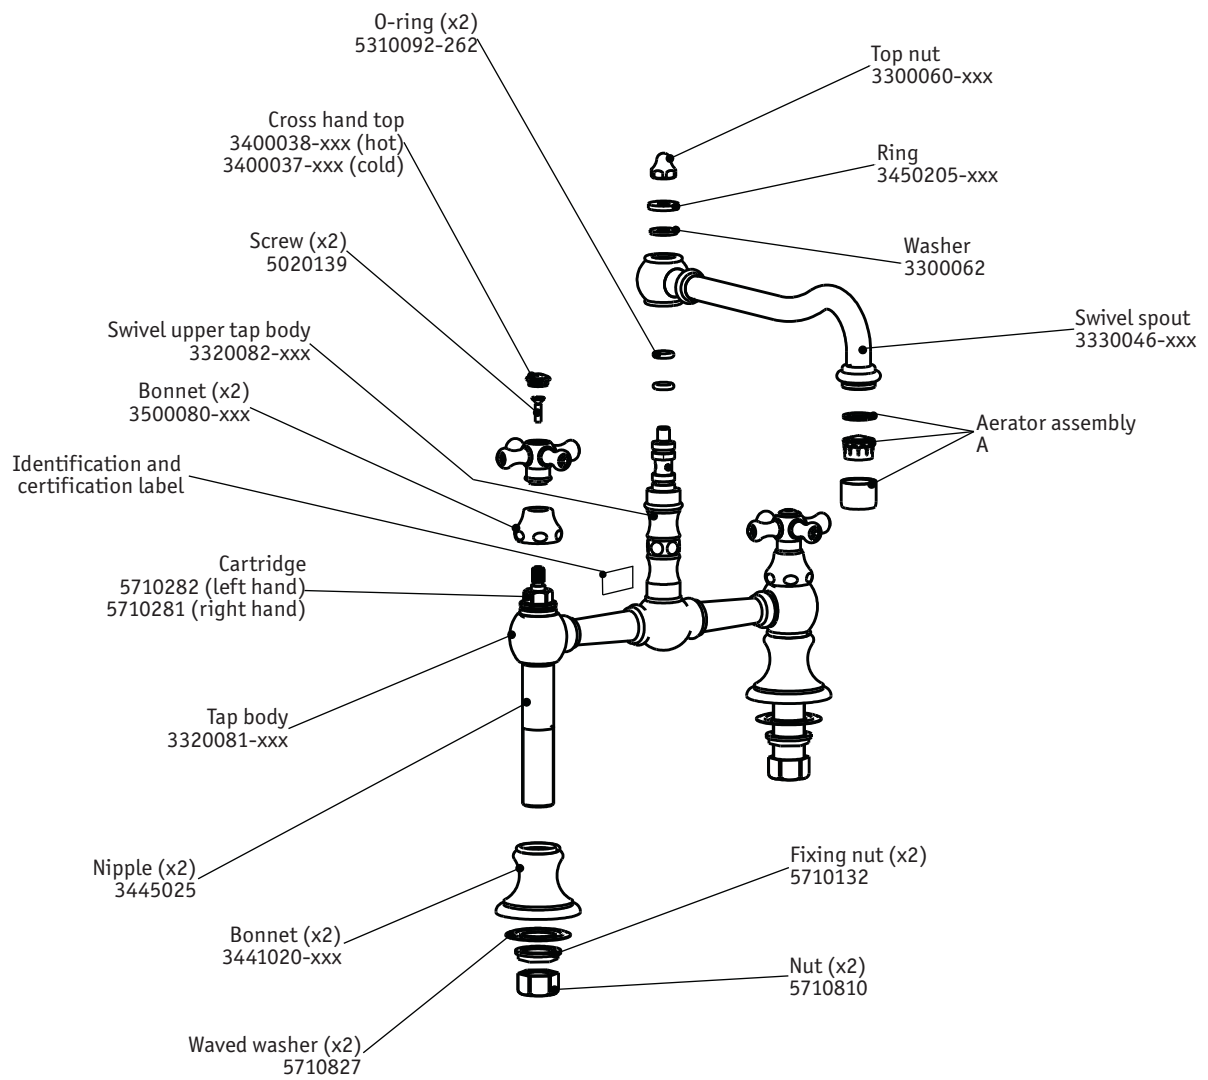

TECHNICAL SPECIFICATIONS

Highlands

Exposed hi-rise kitchen faucet with swivel spout

code | 267 235 xxx

5663306
983ED010W02

dimensions inches

PLUMBING

CIFIAL USA
USA P+1800 5284904 F+1800 5281969 info@cifialusa.com www.cifialusa.com
CIFIAL Torneiras, S.A.
Portugal T+351 256 780 700 F+351 256 780 710 cifial@cifial.pt www.cifial.pt
CIFIALDECOR, S.A.
Espanha T+34 916 110 261 F+34 916 103 694 cifialdecor@infonegocio.com
CIFIAL UK, Ltd.
UK P+44 1933 402 008 F+44 1933 402 063 sales@cifial.co.uk www.cifial.co.uk

5663306
983ED010W02

Note: xxx represent different finishes.

	625	620	721	W15	X10
A	5713110	3460009-xxx 5C03039 5C02018			