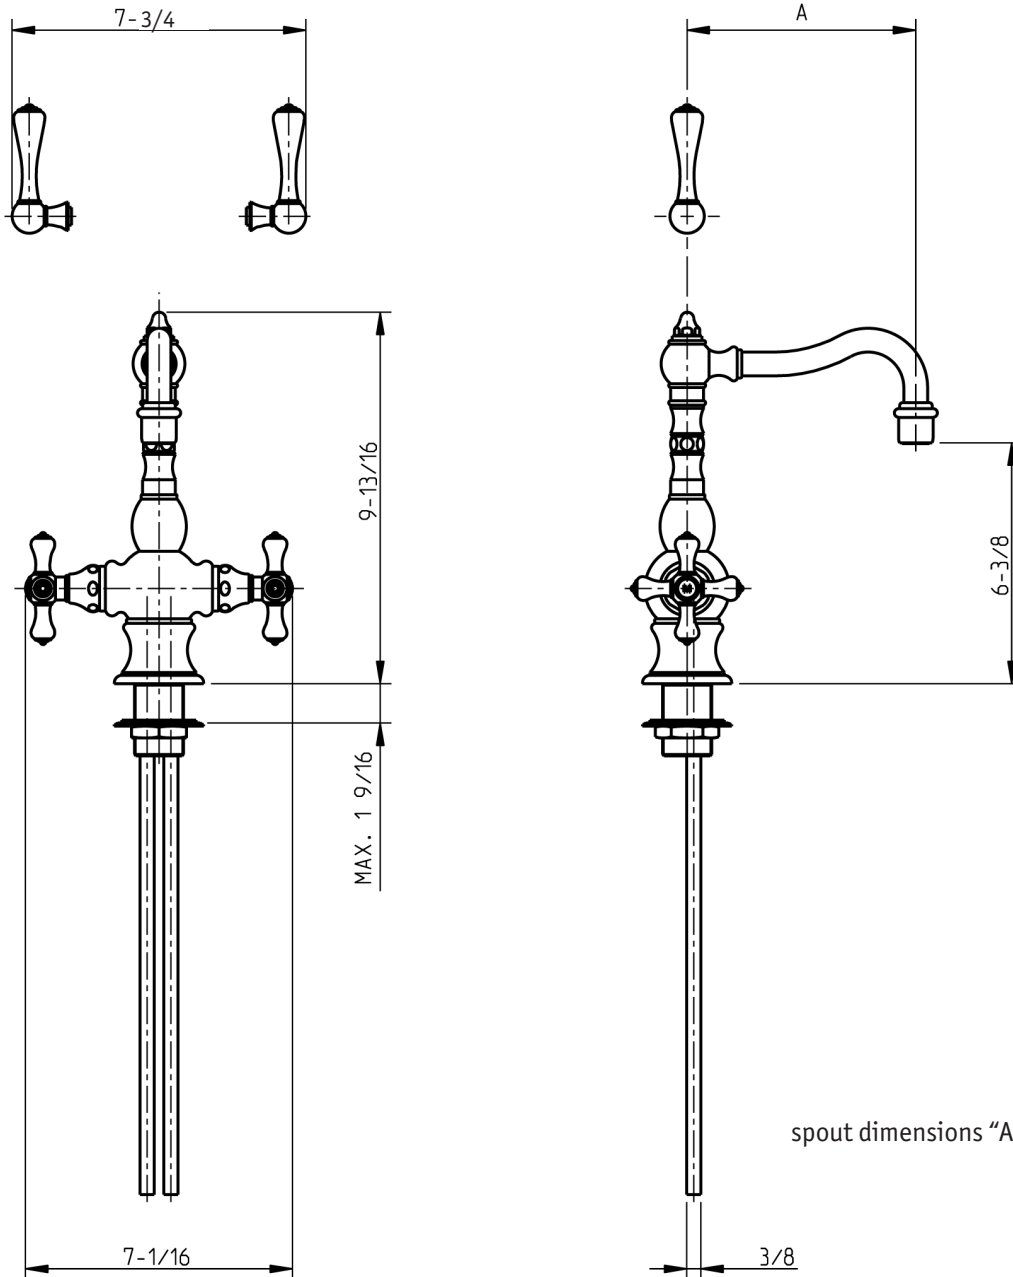

TECHNICAL SPECIFICATIONS

Highlands/Pillar

Single hole kitchen/bar faucet

code | 267.225.xxx
268.225.xxx
267.350.xxx
268.350.xxx

spout dimensions "A": kitchen - 9"
bar - 6"

dimensions inches

PLUMBING

CIFIAL USA
USA P +1800 5284904 F +1800 5281969 info@cifialusa.com www.cifialusa.com
CIFIAL Torneiras, S.A.
Portugal T +351 256 780 700 F +351 256 780 710 cifial@cifial.pt www.cifial.pt
CIFIALDECOR, S.A.
Espanha T +34 916 110 261 F +34 916 103 694 cifialdecor@infonegocio.com
CIFIAL UK, Ltd.
UK P +44 1933 402 008 F +44 1933 402 063 sales@cifial.co.uk www.cifial.co.uk

5663399
983OD015W01

5663399
983OD015W01

Note: xxx represent different finishing.

	625	620	721	W15	X10	V05
A	3460009-xxx 5C02043 5C03039					