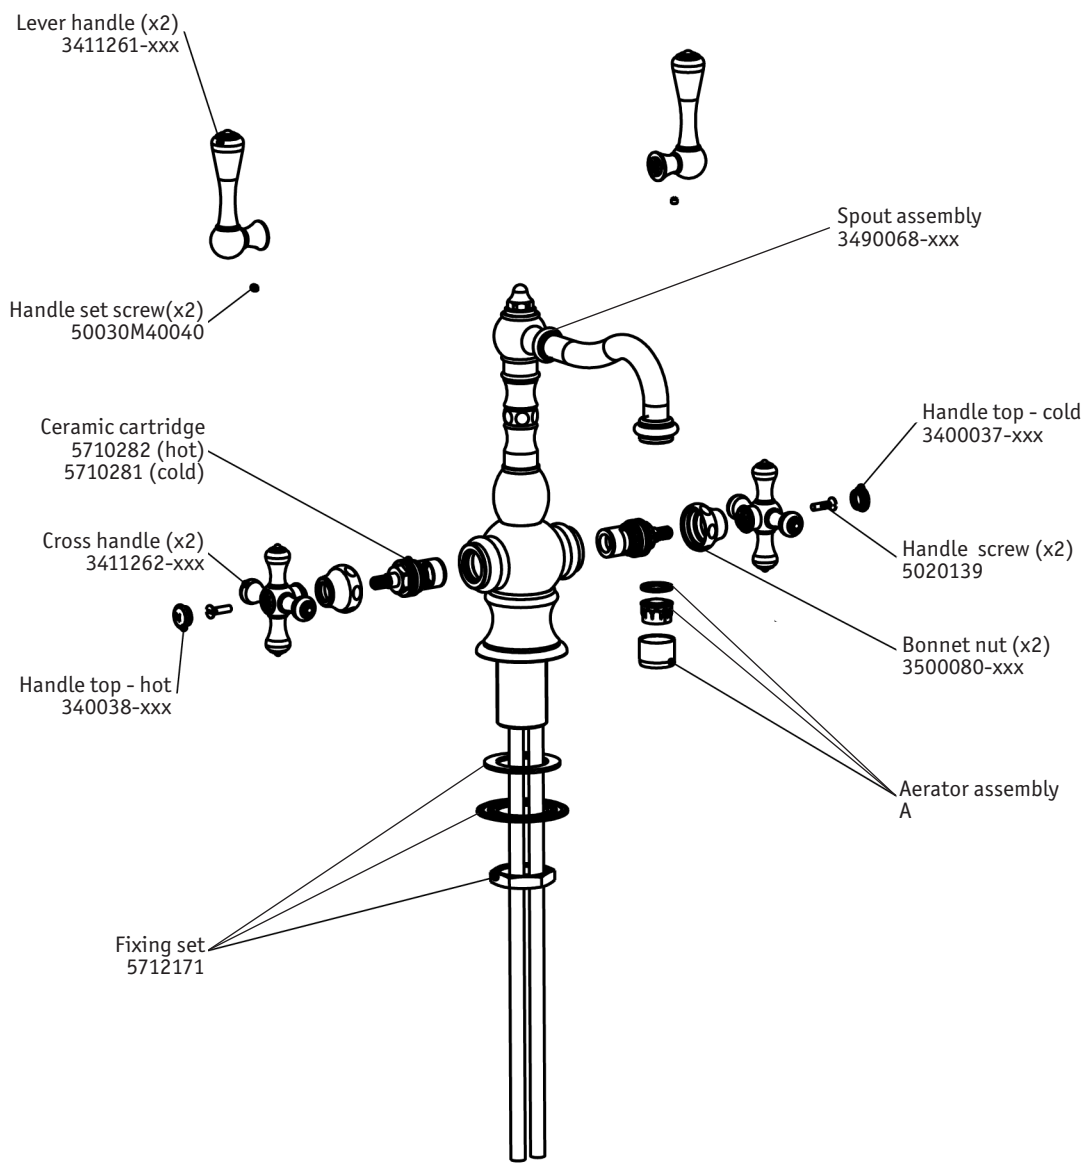

TECHNICAL SPECIFICATIONS

Highlands/Pillar

Single hole kitchen/bar faucet

code | 267.225.xxx
268.225.xxx
267.350.xxx
268.350.xxx

spout dimensions "A": kitchen - 9"
bar - 6"

dimensions inches

PLUMBING

CIFIAL USA
USA P +1800 5284904 F +1800 5281969 info@cifialusa.com www.cifialusa.com
CIFIAL Torneiras, S.A.
Portugal T +351 256 780 700 F +351 256 780 710 cifial@cifial.pt www.cifial.pt
CIFIALDECOR, S.A.
Espanha T +34 916 110 261 F +34 916 103 694 cifialdecor@infonegocio.com
CIFIAL UK, Ltd.
UK P +44 1933 402 008 F +44 1933 402 063 sales@cifial.co.uk www.cifial.co.uk

5663399
983OD015W01

5663399
983OD015W01

Note: xxx represent different finishing.

	625	620	721	W15	X10	V05
A	3460009-xxx 5C02043 5C03039					