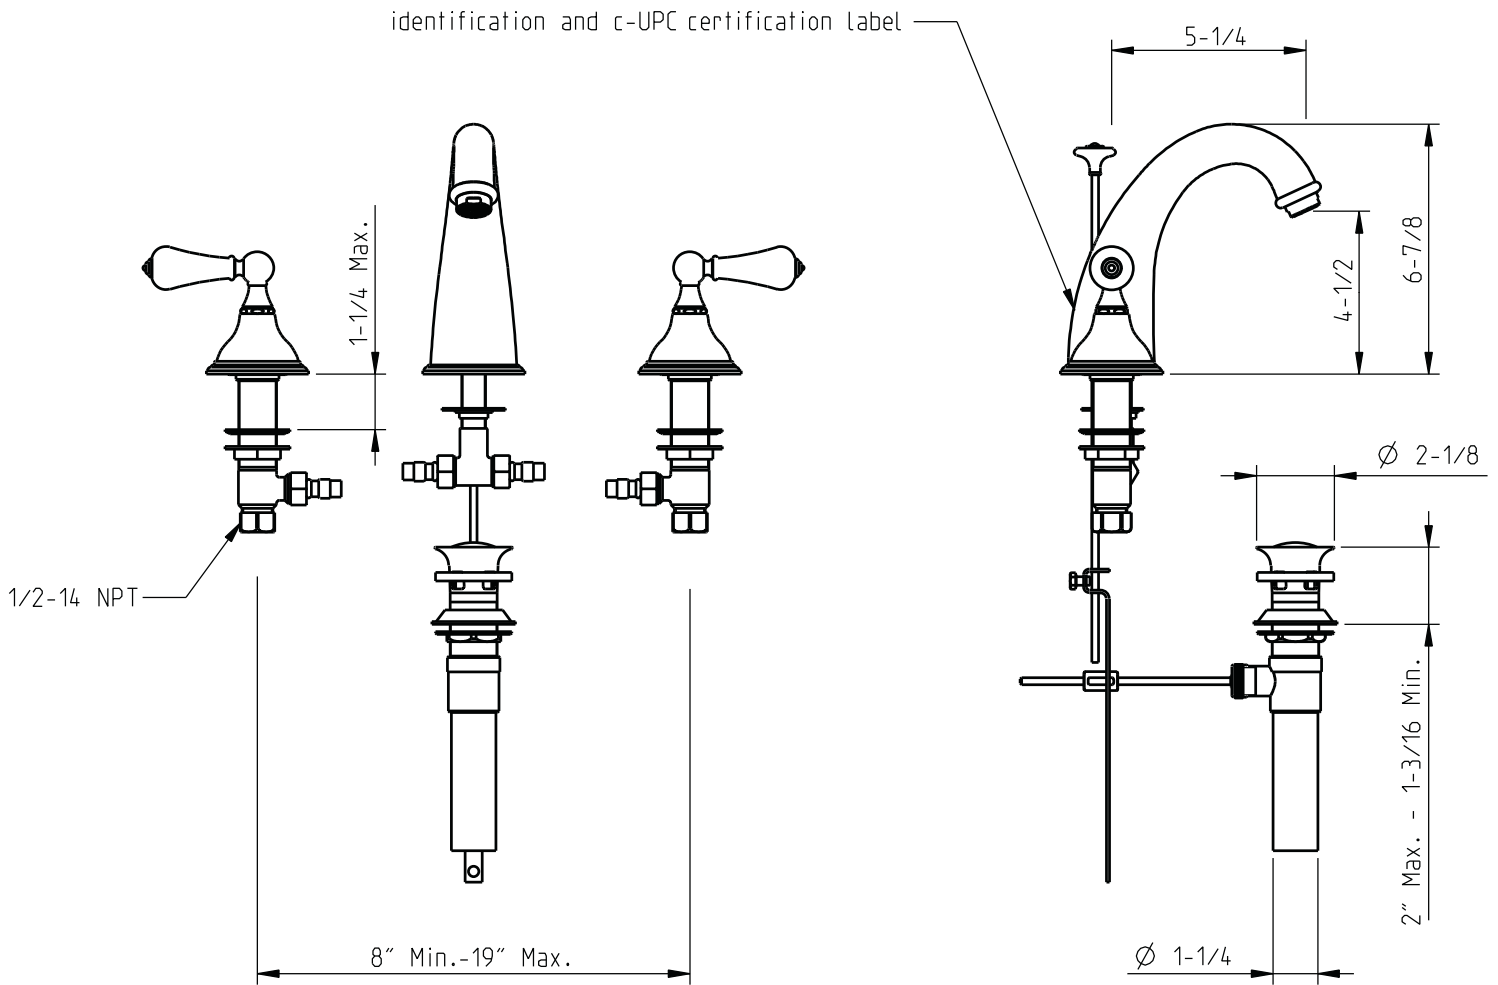

TECHNICAL SPECIFICATIONS

Asbury

Hi-arch widespread lavatory

code | 272 150 xxx

5663835
983OD035W00

dimensions inches

PLUMBING

CIFIAL USA
USA P +1800 5284904 F +1800 5281969 info@cifialusa.com www.cifialusa.com

5663835
983OD035W00

Note: xxx represent different finishes.

	625	620	721	W15	X10
A	5713111	3460042-xxx 5C02043 5C03040			