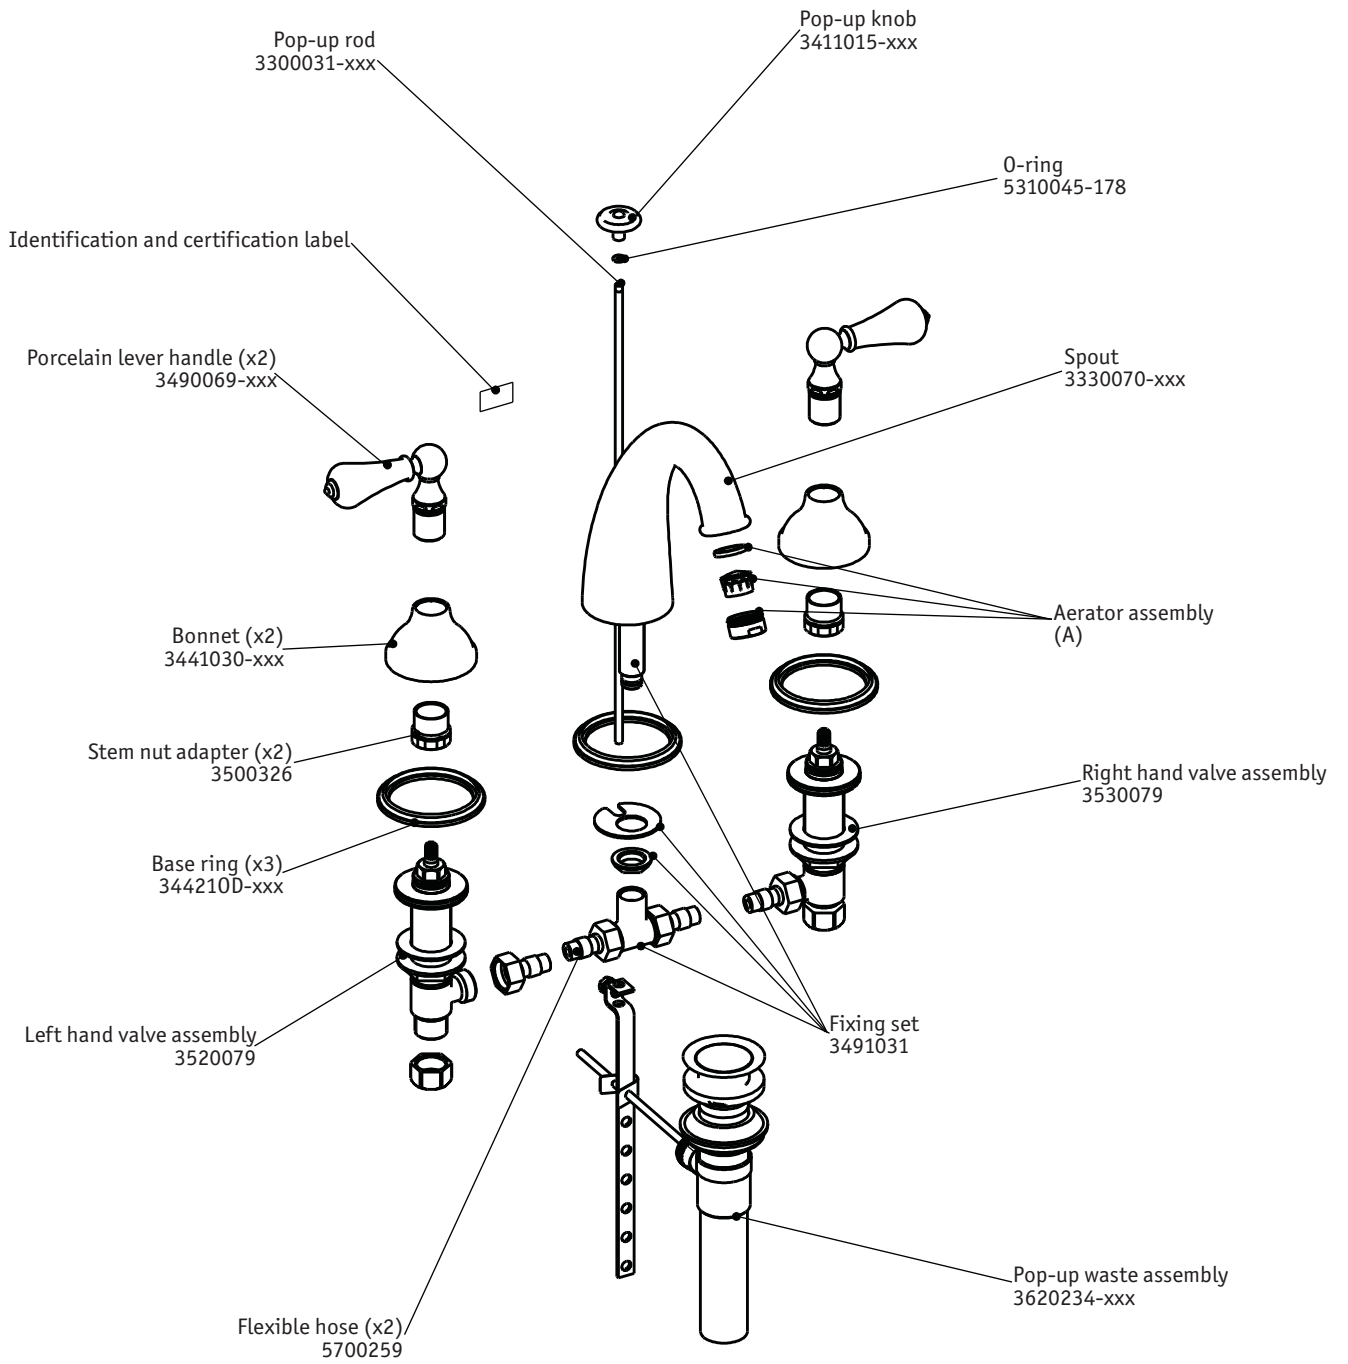

TECHNICAL SPECIFICATIONS

Asbury

Hi-arch widespread lavatory

code | 272 150 xxx

5663835
983OD035W00

dimensions inches

PLUMBING

CIFIAL USA
USA P +1800 5284904 F +1800 5281969 info@cifialusa.com www.cifialusa.com

5663835
983OD035W00

Note: xxx represent different finishes.

	625	620	721	W15	X10
A	5713111	3460042-xxx 5C02043 5C03040			