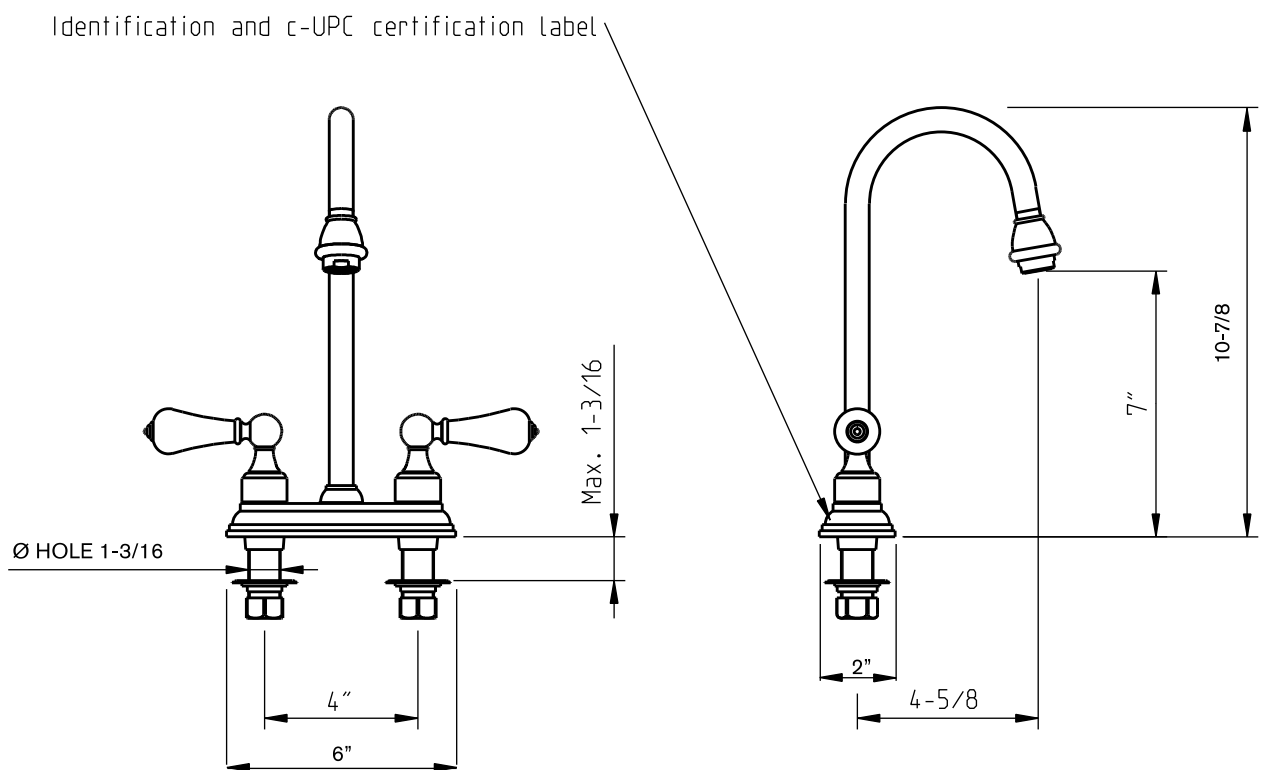

ASBURY

4" centerset bar faucet

dimensions inches