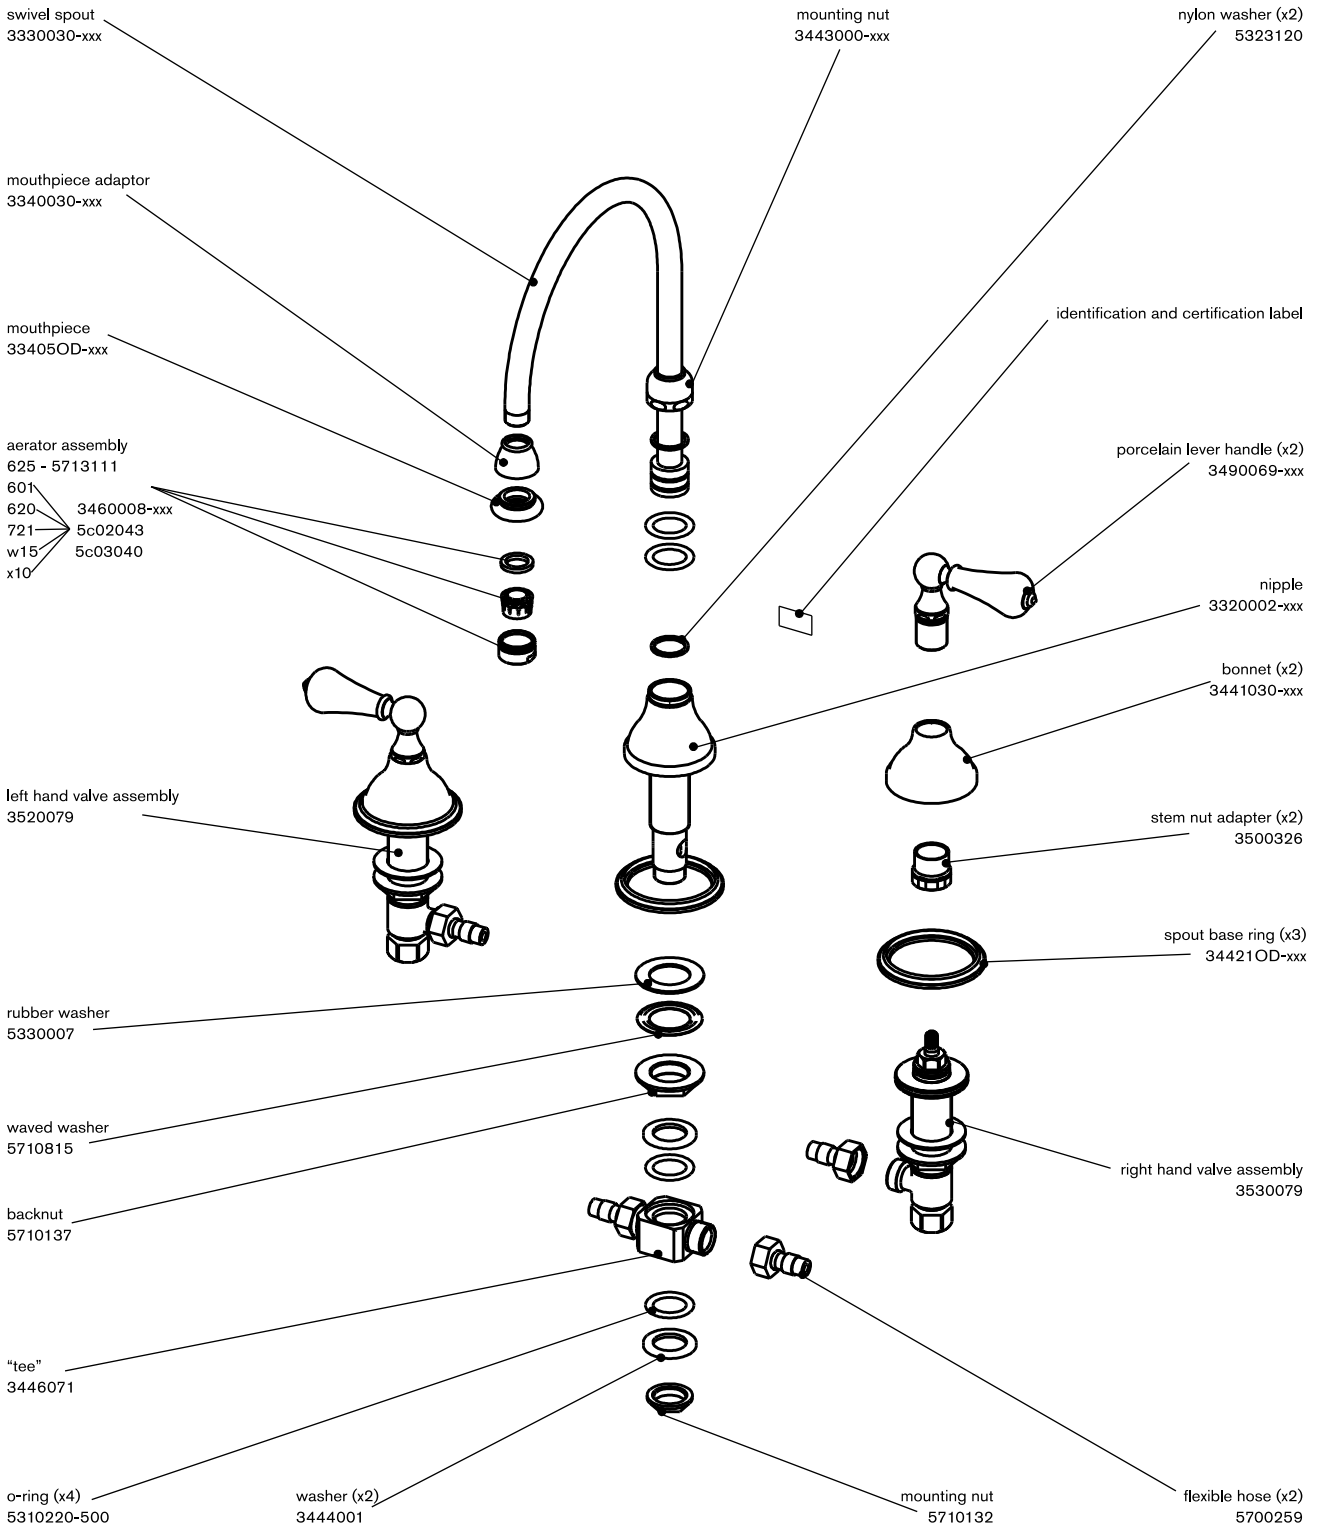

## 3 hole widespread gooseneck kitchen without side spray

dimensions inches

technical specifications  
 note: xxx represent different finishes

code: 272 230 xxx

www.cifial.pt | cifial@cifial.pt  
 cifialdecor@infonegocio.com  
 www.cifial.co.uk | sales@cifial.co.uk  
 www.cifialusa.com | info@cifialusa.com

5663884  
 9830D051W00