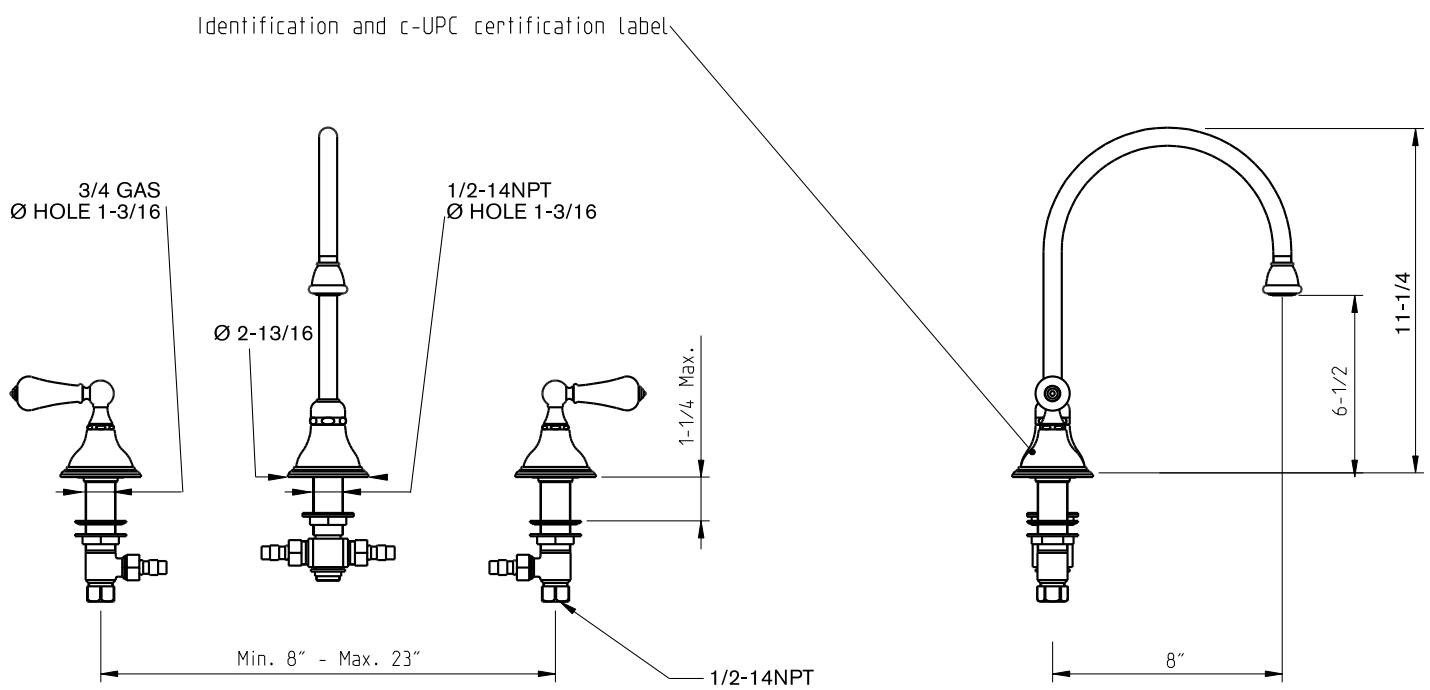

## 3 hole widespread gooseneck kitchen without side spray

dimensions inches

technical specifications  
 note: xxx represent different finishes

code: 272 230 xxx

www.cifial.pt | cifial@cifial.pt  
 cifialdecor@infonegocio.com  
 www.cifial.co.uk | sales@cifial.co.uk  
 www.cifialusa.com | info@cifialusa.com