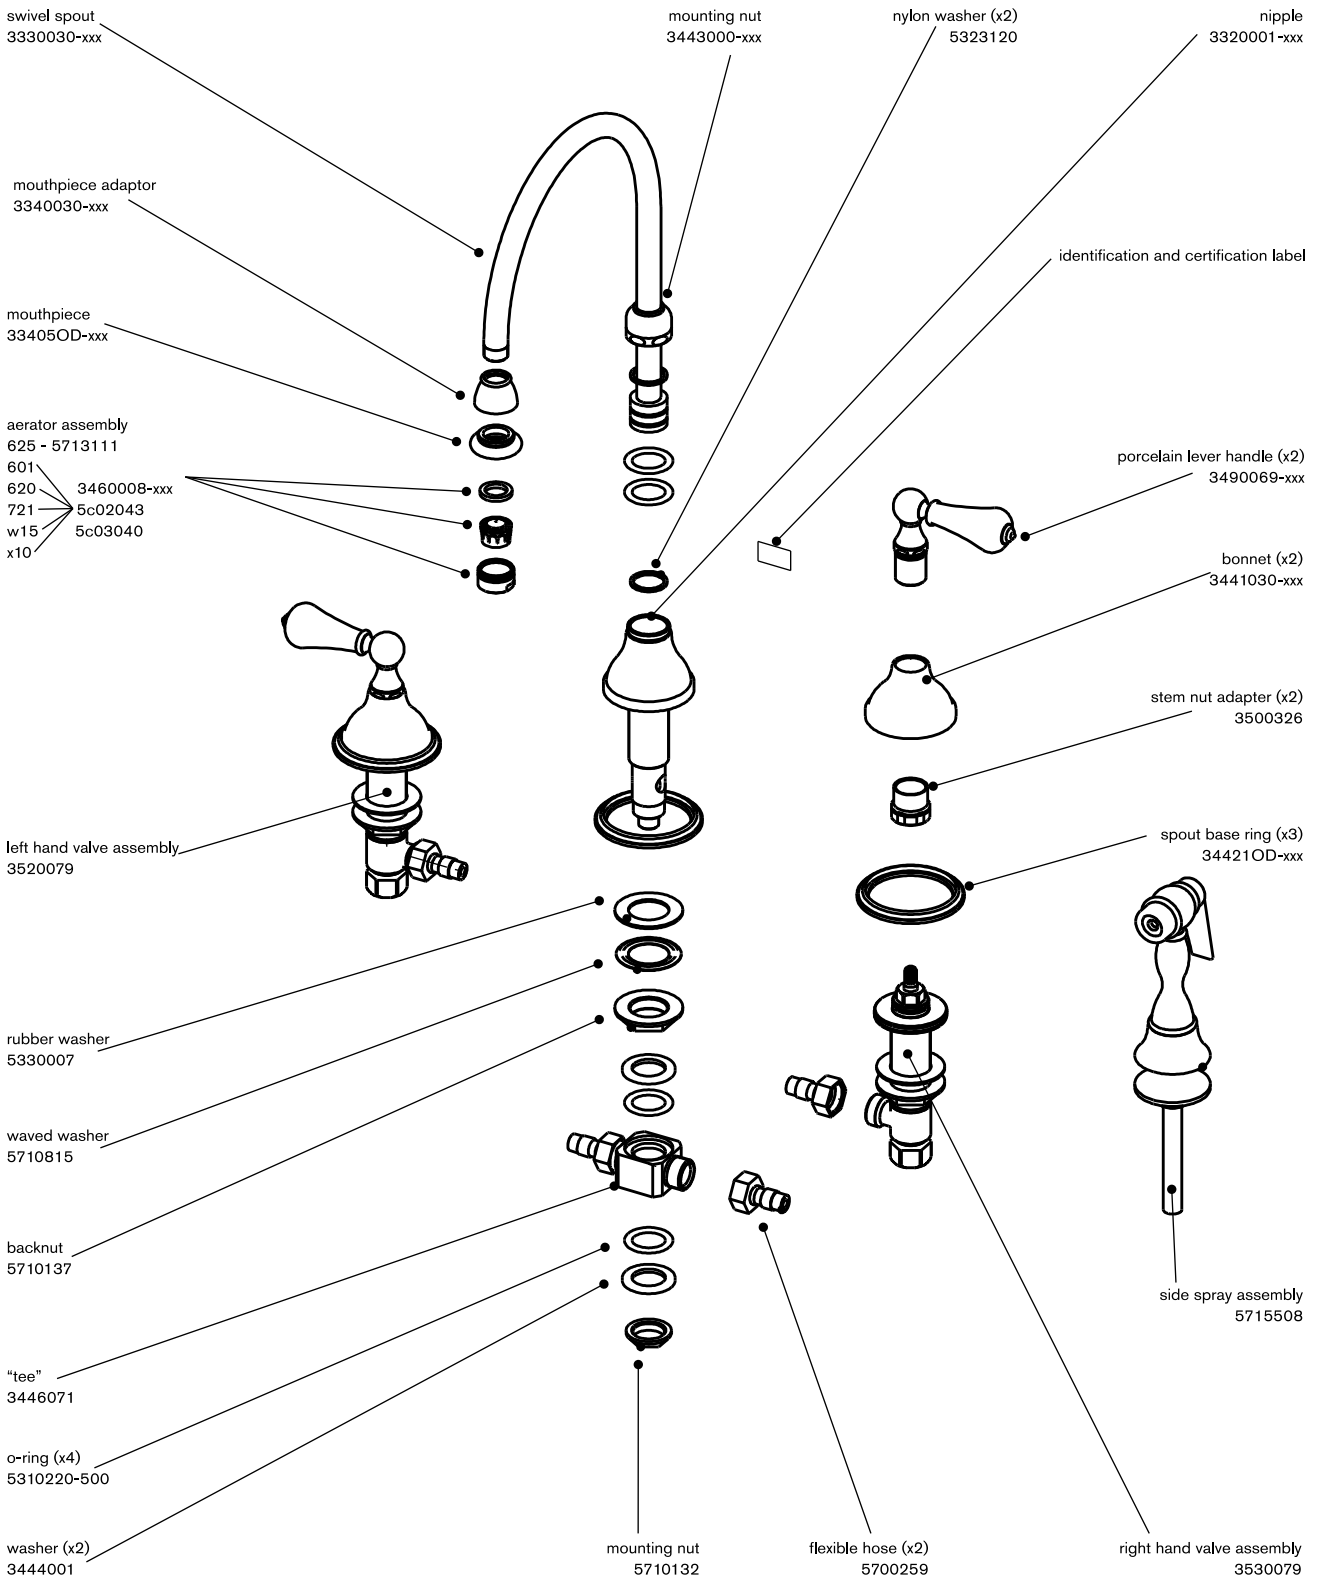

## Kitchen widespread W/ spray

technical specifications  
 note: xxx represent different finishes

code: 272 245 xxx

www.cifial.pt | cifial@cifial.pt  
 cifialdecor@infonegocio.com  
 www.cifial.co.uk | sales@cifial.co.uk  
 www.cifialusa.com | info@cifialusa.com

5663887  
 9830D053W00