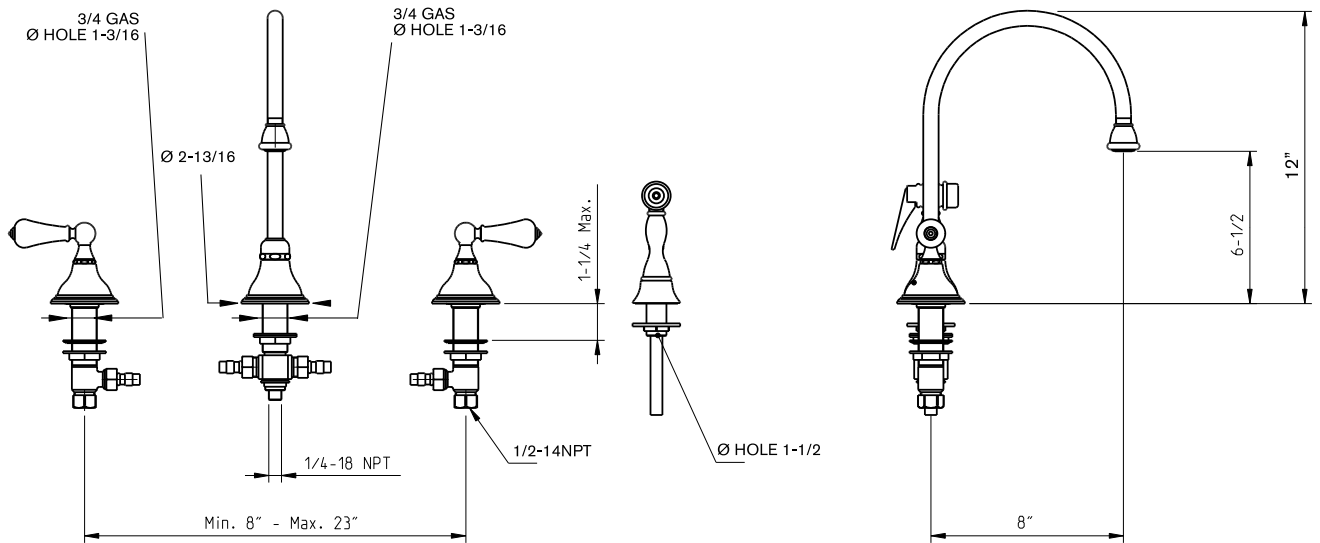

## Kitchen widespread W/ spray

technical specifications  
 note: xxx represent different finishes

code: 272 245 xxx

www.cifial.pt | cifial@cifial.pt  
 cifialdecor@infonegocio.com  
 www.cifial.co.uk | sales@cifial.co.uk  
 www.cifialusa.com | info@cifialusa.com