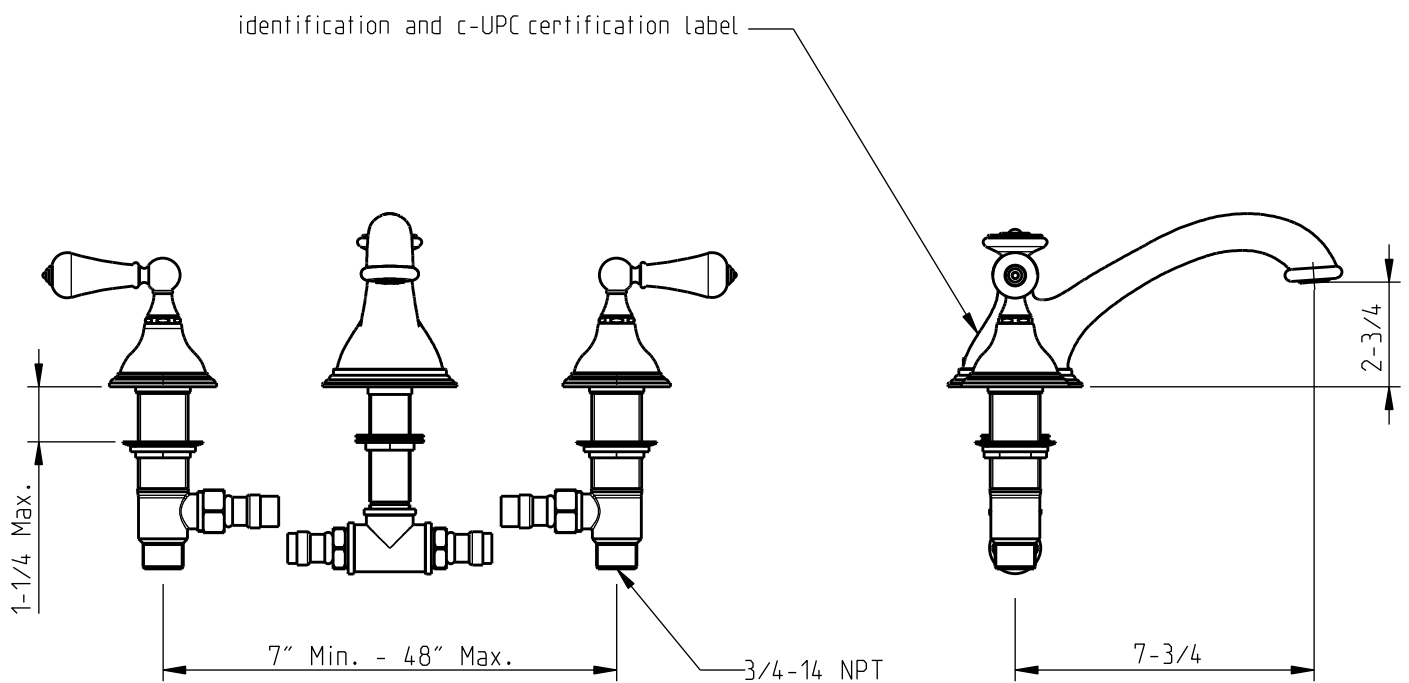

TECHNICAL SPECIFICATIONS

Asbury

3 Piece 3/4" Roman Tub Trim

code | 272 640 xxx

Rough: 289 740 999 (sold separately)

5663845
9830039W00

dimensions inches

PLUMBING

5663845
9830D039W00

Note: xxx represent different finishes.