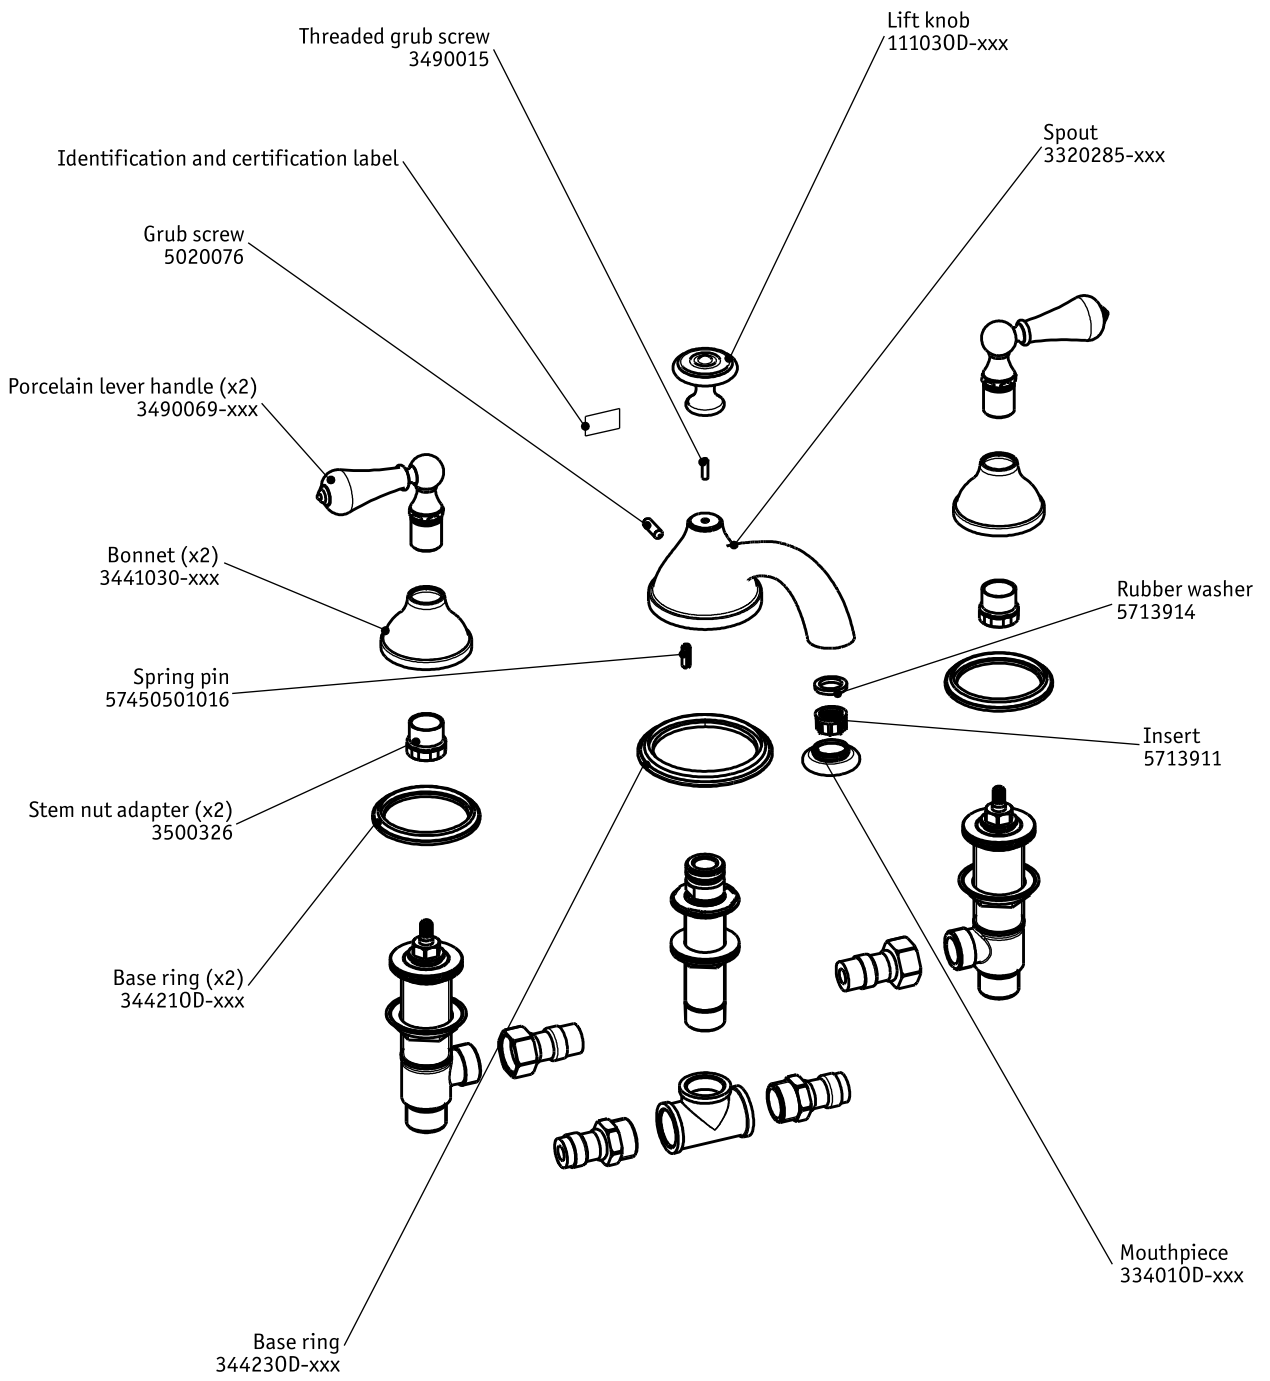

TECHNICAL SPECIFICATIONS

Asbury

3 Piece 3/4" Roman Tub Trim

code | 272 640 xxx

Rough: 289 740 999 (sold separately)

5663845
9830039W00

dimensions inches

PLUMBING

5663845
9830D039W00

Note: xxx represent different finishes.