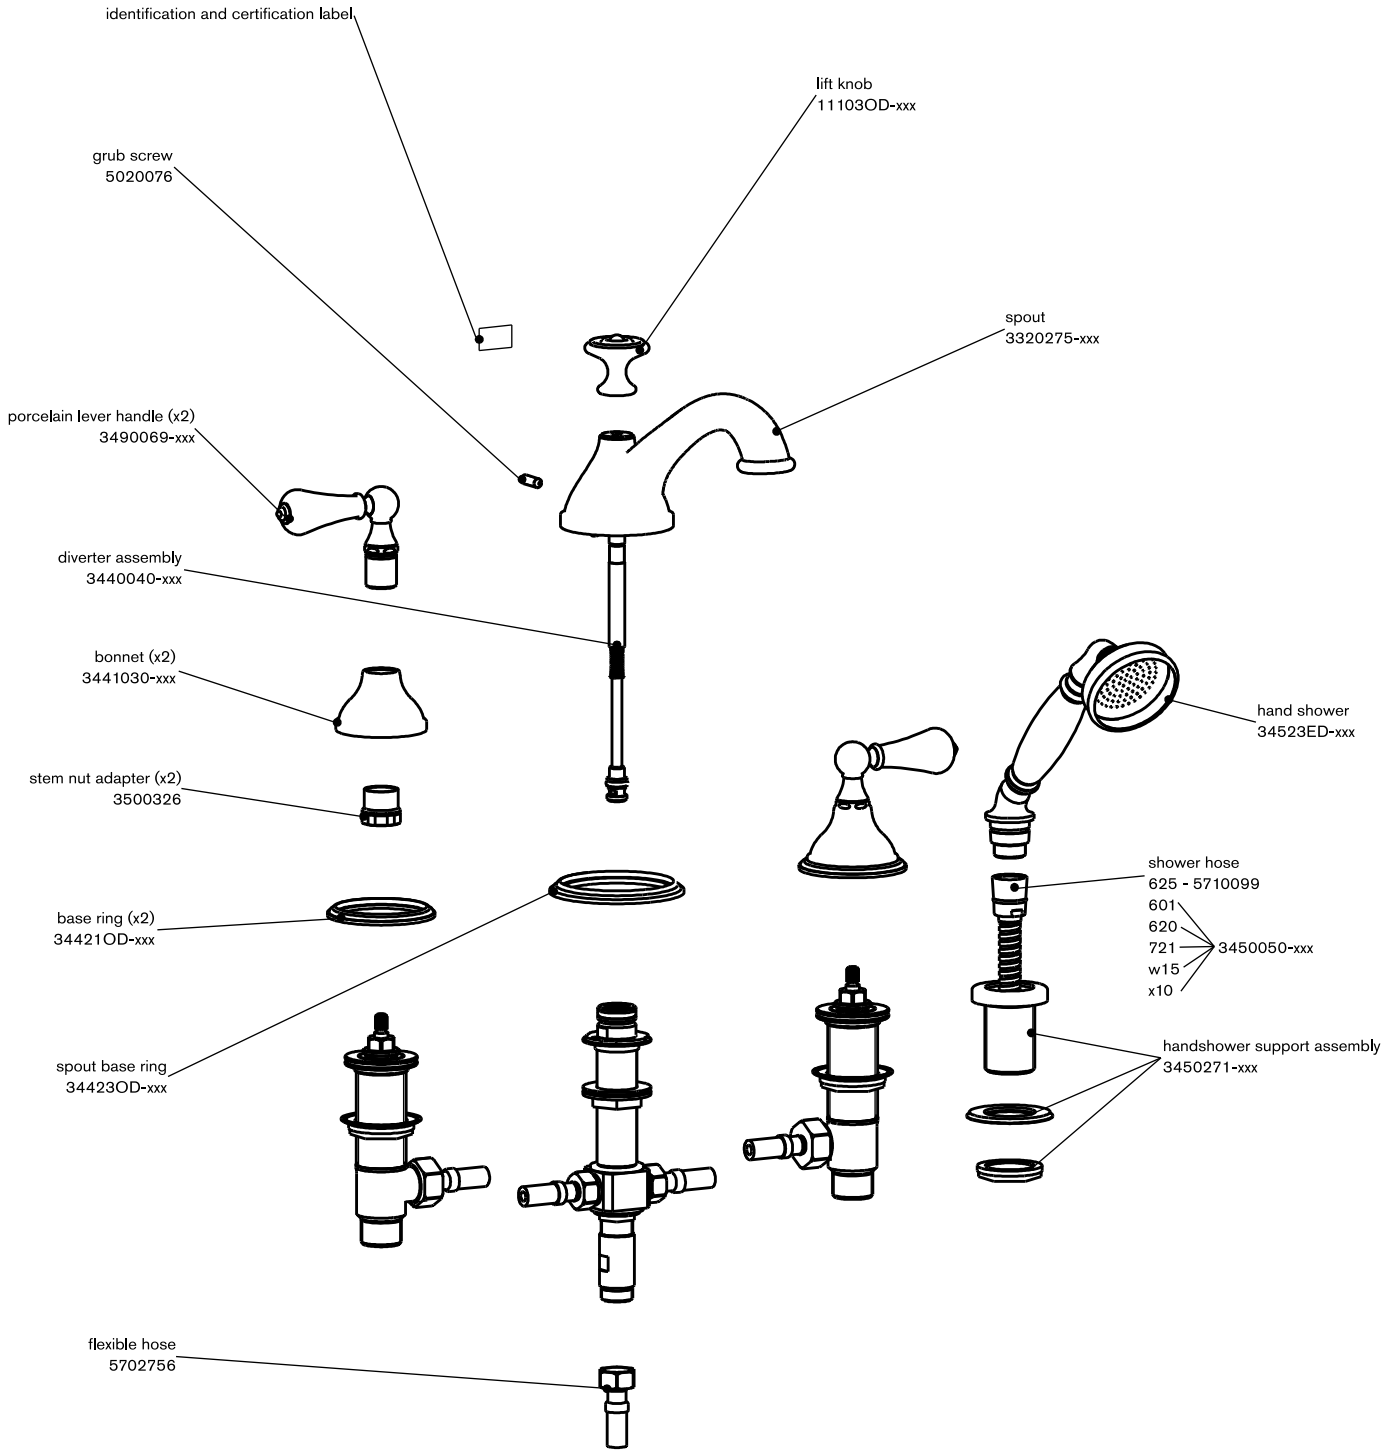

technical specifications

ASBURY

4 piece 3/4" roman tube valve

dimensions inches

rough: 289 745 999 (sold separately)

code: 272 645 xxx

note: xxx represent different finishes

COMPLETE
BATH
SOLUTIONS