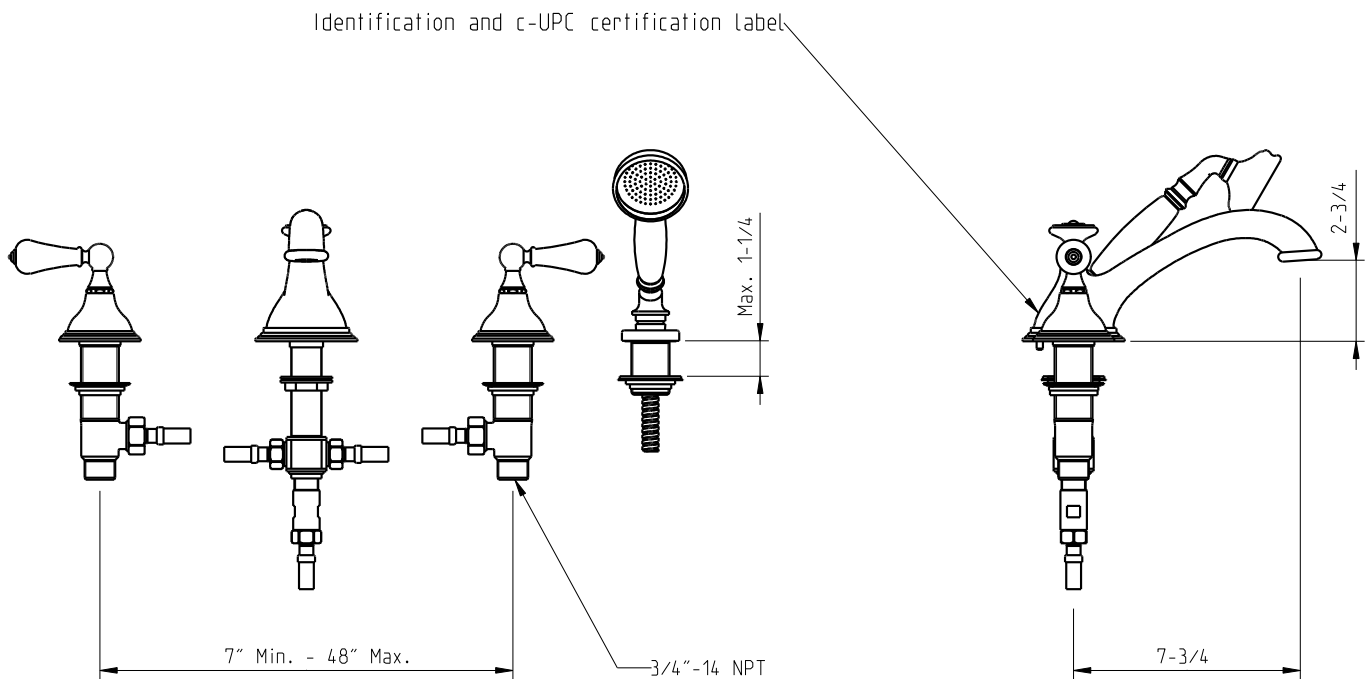

technical specifications

ASBURY

4 piece 3/4" roman tube valve

dimensions inches

rough: 289 745 999 (sold separately)

code: 272 645 xxx

note: xxx represent different finishes

COMPLETE
BATH
SOLUTIONS