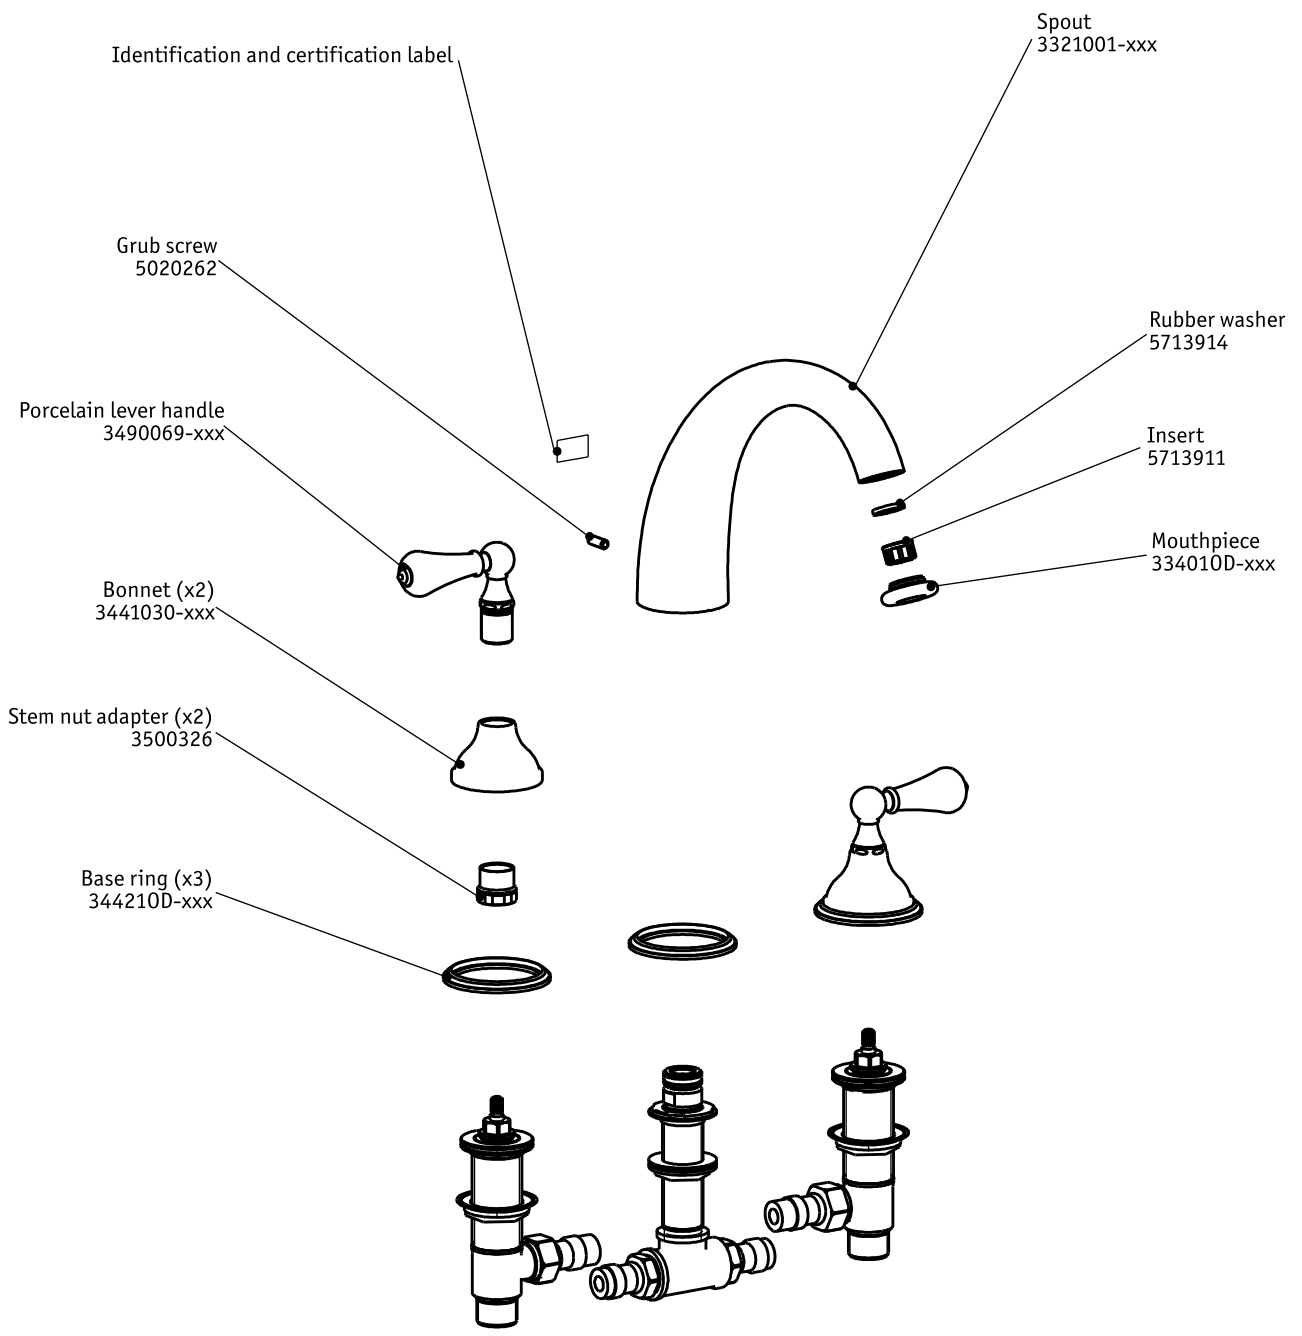

TECHNICAL SPECIFICATIONS

ASBURY

3 Piece Hi-Arch Roman Tub

code | 272 650 xxx

Rough: 289 740 999 (sold separately)

5663869
983OD044W00

dimensions inches

PLUMBING

5663869
983OD044W00

Note: xxx represent different finishes.