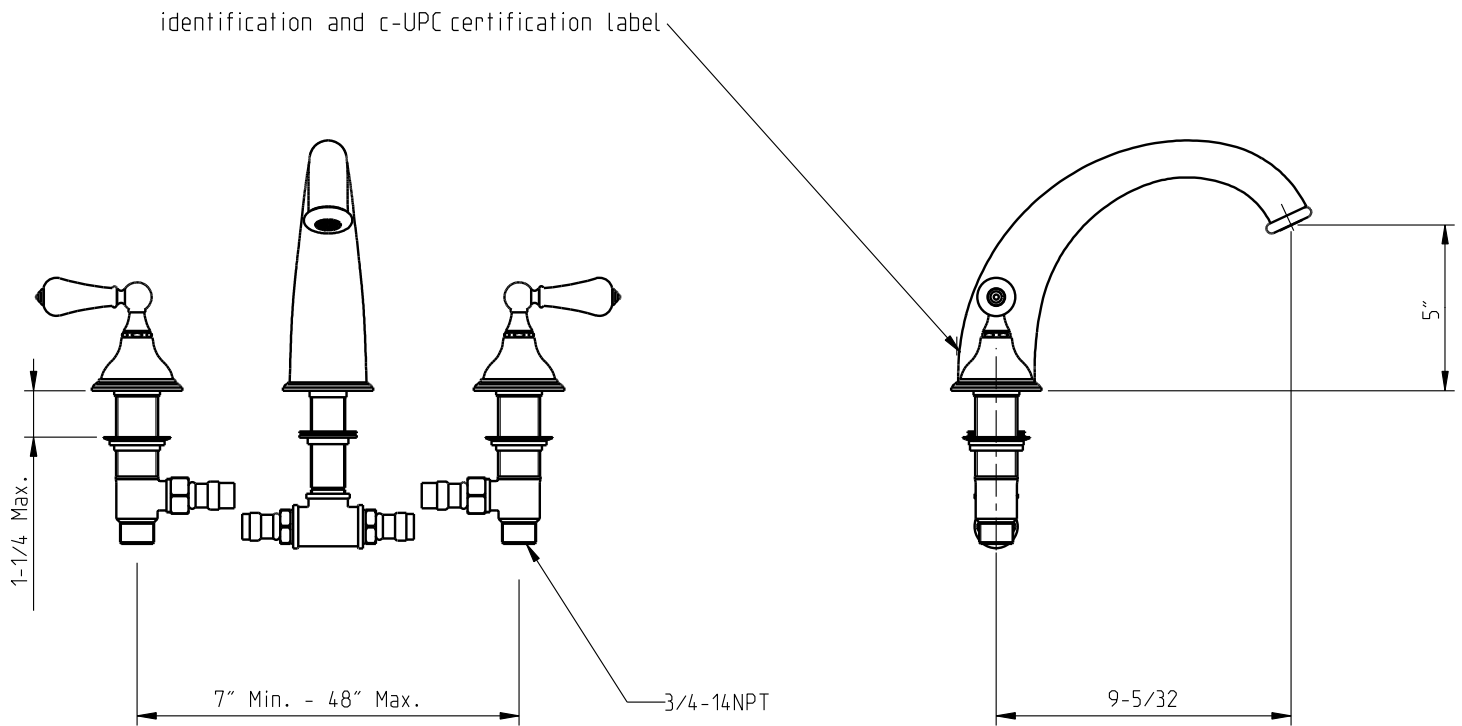

TECHNICAL SPECIFICATIONS

ASBURY

3 Piece Hi-Arch Roman Tub

code | 272 650 xxx

Rough: 289 740 999 (sold separately)

5663869
983OD044W00

dimensions inches

PLUMBING

5663869
983OD044W00

Note: xxx represent different finishes.