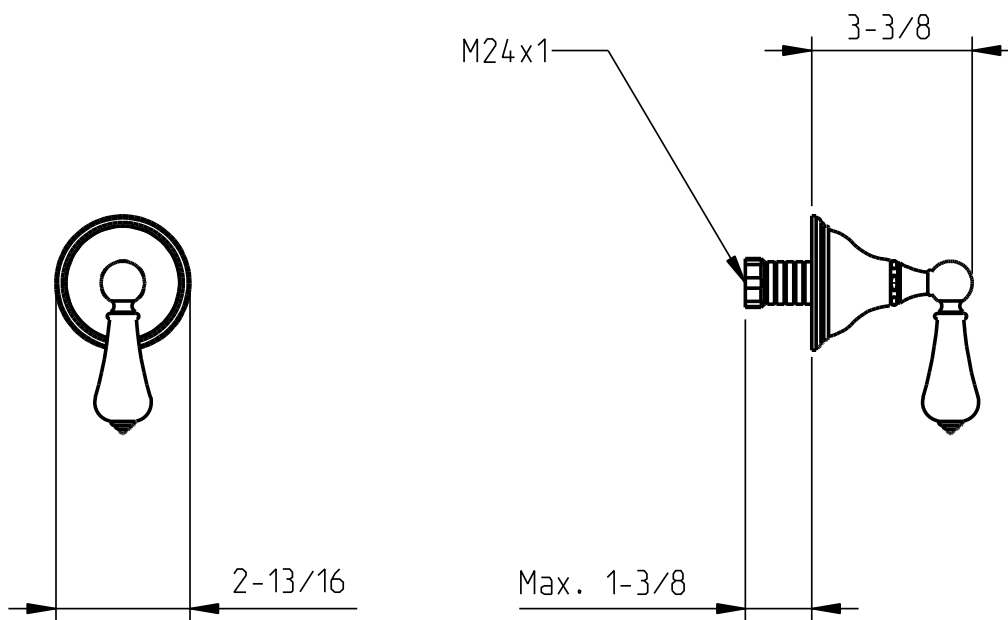

technical specifications

CIFIAL

ASBURY

3/4" wall stop or volume control

dimensions inches

code: 272 665 xxx

note: xxx represent different finishes

cifial@cifial.pt www.cifial.pt
cifialdecor@infonegocio.com
sales@cifial.co.uk www.cifial.co.uk