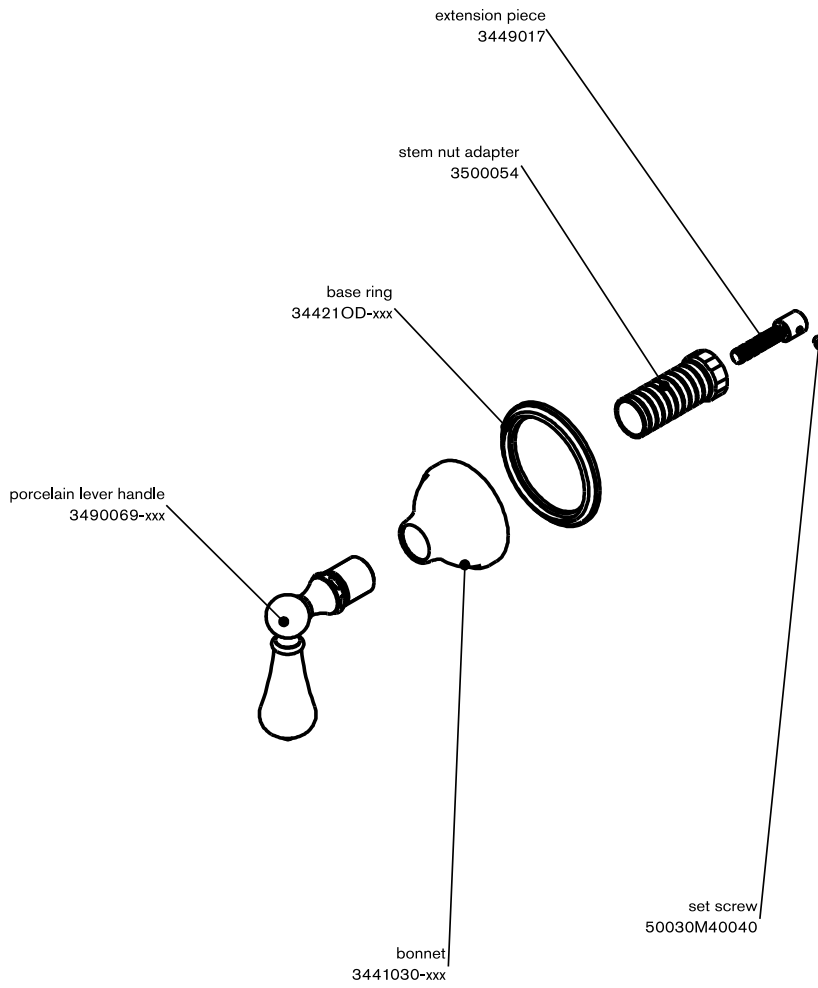

technical specifications

CIFIAL

ASBURY

3/4" wall stop or volume control

dimensions inches

code: 272 665 xxx

note: xxx represent different finishes

cifial@cifial.pt www.cifial.pt
cifialdecor@infonegocio.com
sales@cifial.co.uk www.cifial.co.uk