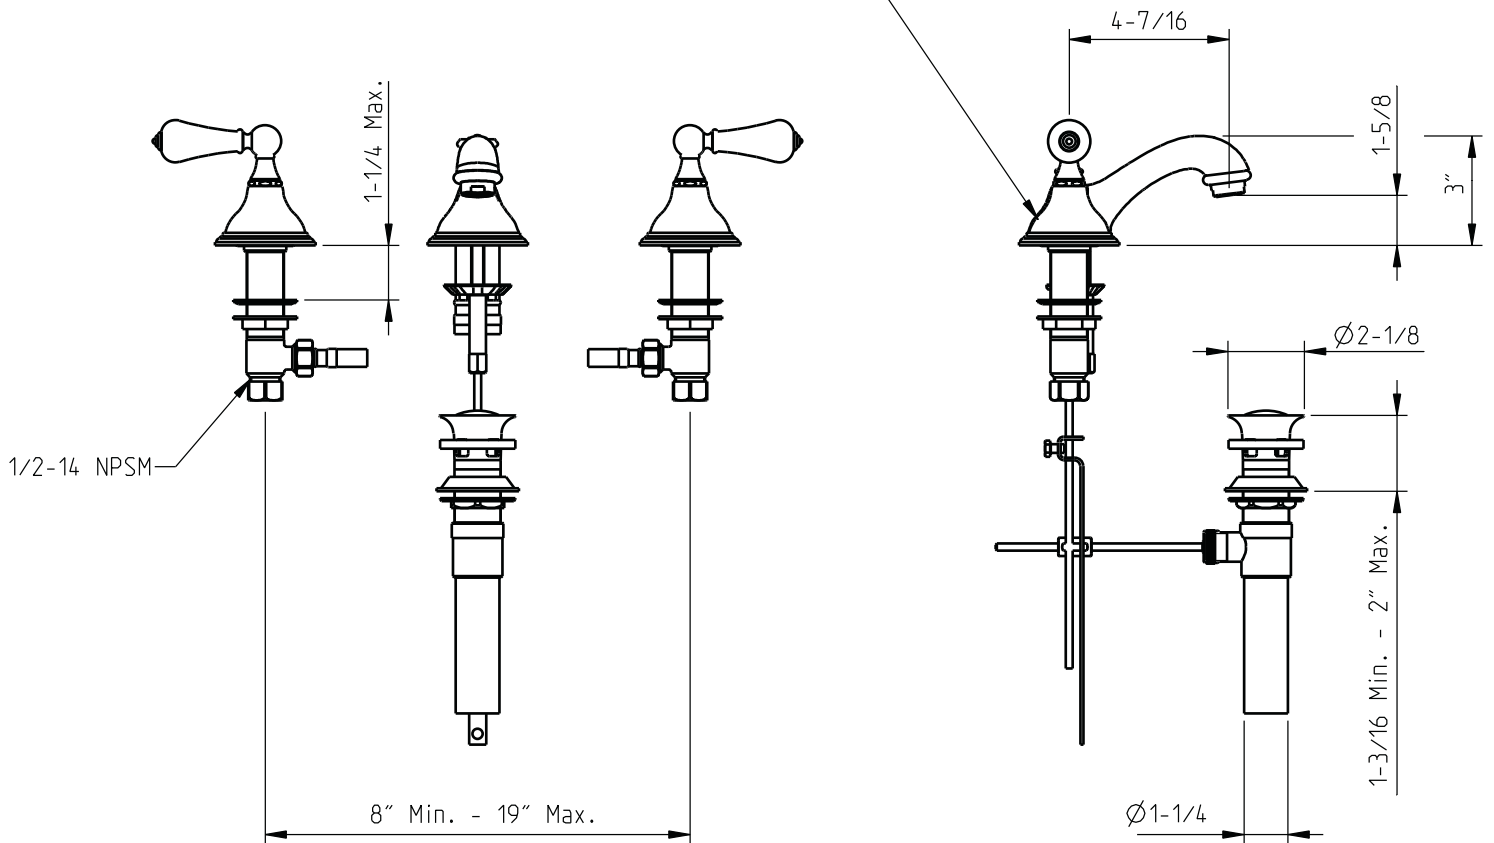

TECHNICAL SPECIFICATIONS

Asbury

3 Holes widespread lavatory faucet

code | 275 110 xxx

identification and c-UPC certification label

5663837
983OD036W00

dimensions inches

PLUMBING

5663837
983OD036W00

Note: xxx represent different finishes.

	625	620	721	W15	X10
A	5713111	3460008-xxx 5C02043 5C03040			