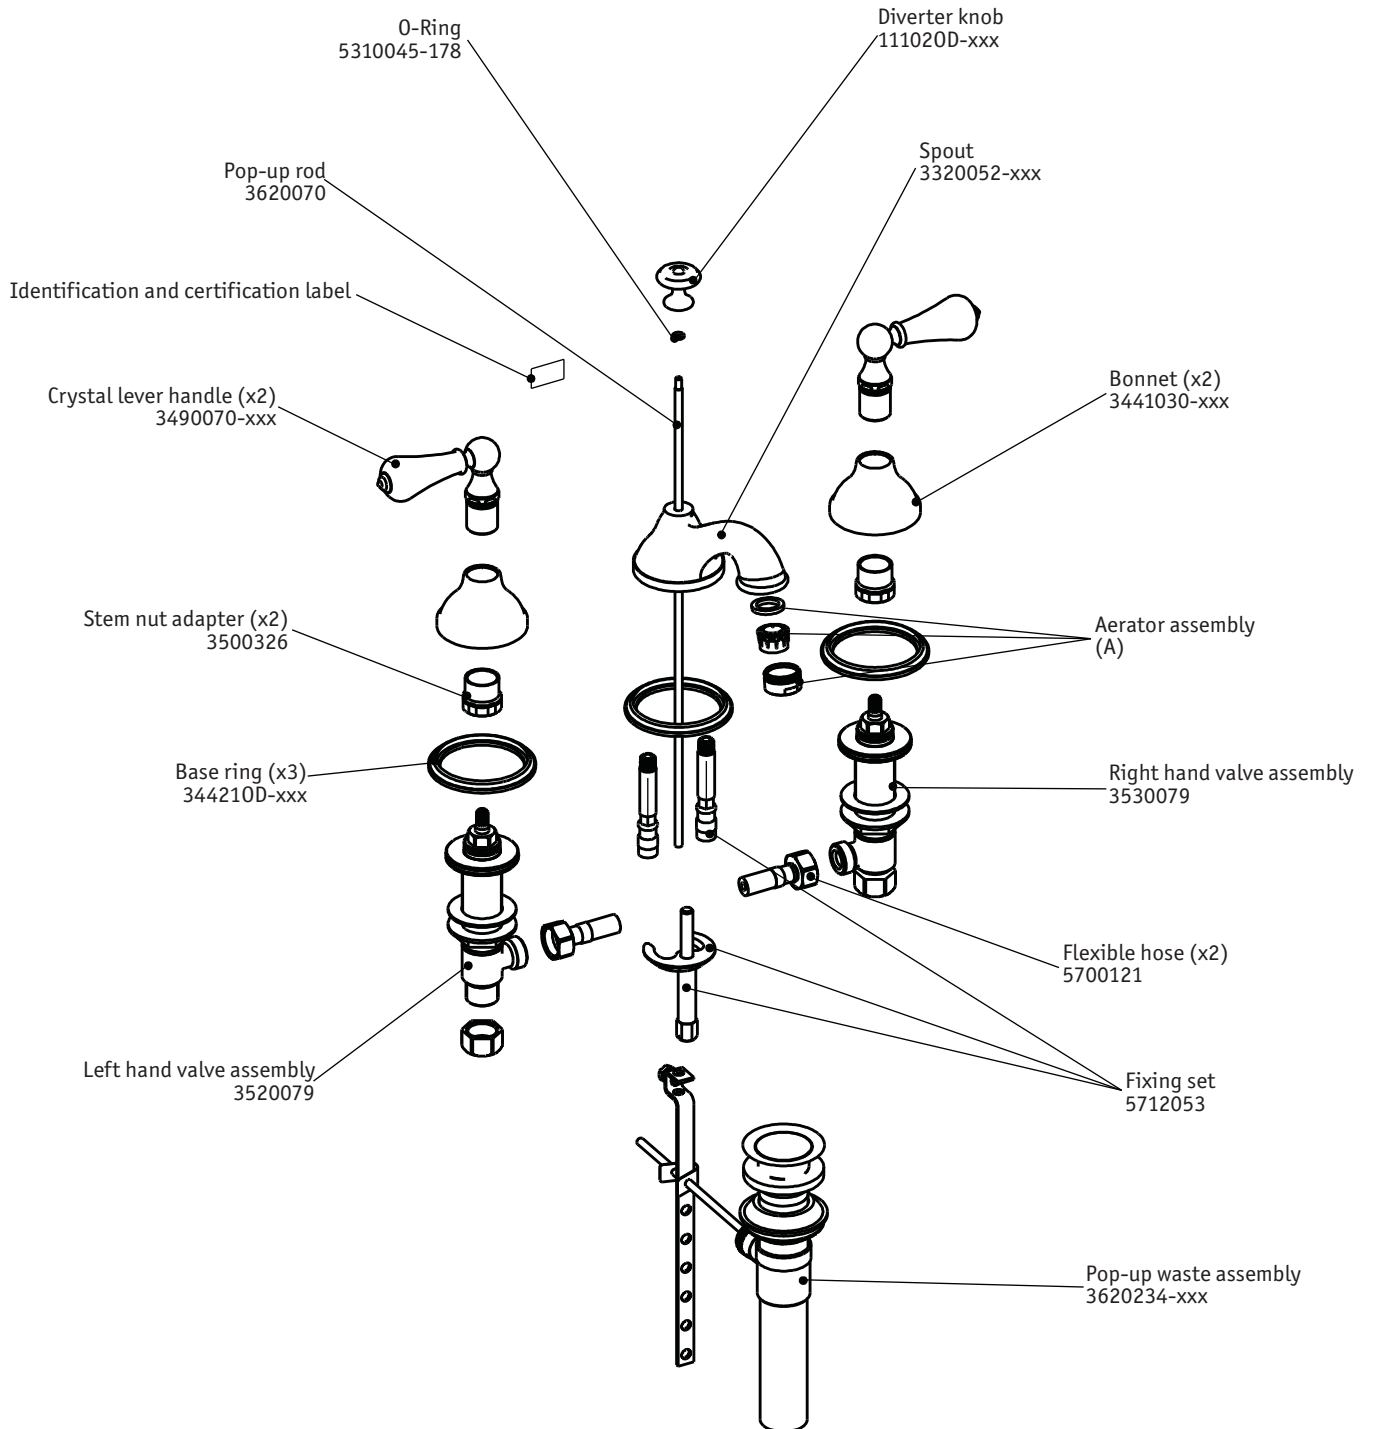

TECHNICAL SPECIFICATIONS

Asbury

3 Holes widespread lavatory faucet

code | 275 110 xxx

identification and c-UPC certification label

5663837
983OD036W00

dimensions inches

PLUMBING

5663837
983OD036W00

Note: xxx represent different finishes.

	625	620	721	W15	X10
A	5713111	3460008-xxx 5C02043 5C03040			