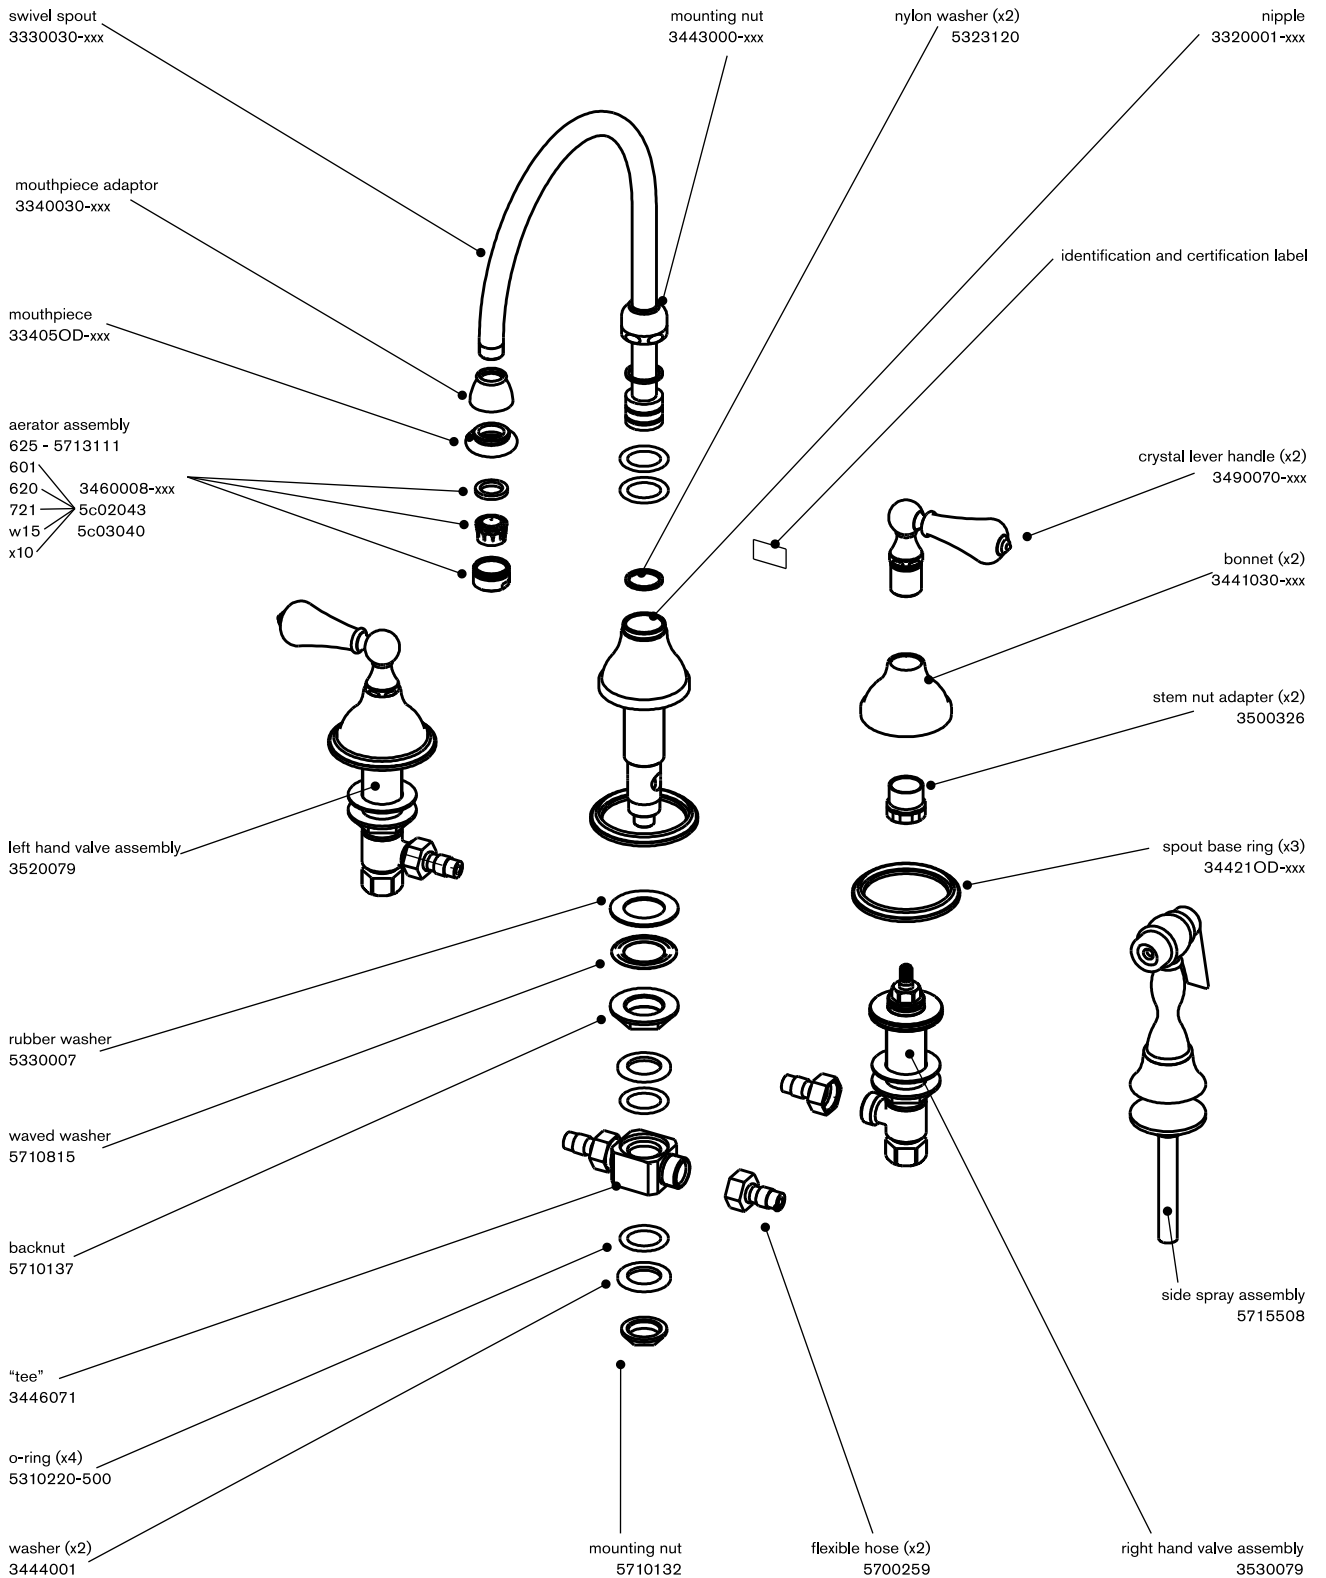

## Kitchen widespread W/ spray

technical specifications  
 note: xxx represent different finishes

code: 275 245 xxx

www.cifial.pt | cifial@cifial.pt  
 cifialdecor@infonegocio.com  
 www.cifial.co.uk | sales@cifial.co.uk  
 www.cifialusa.com | info@cifialusa.com

5663886  
 9830D052W00