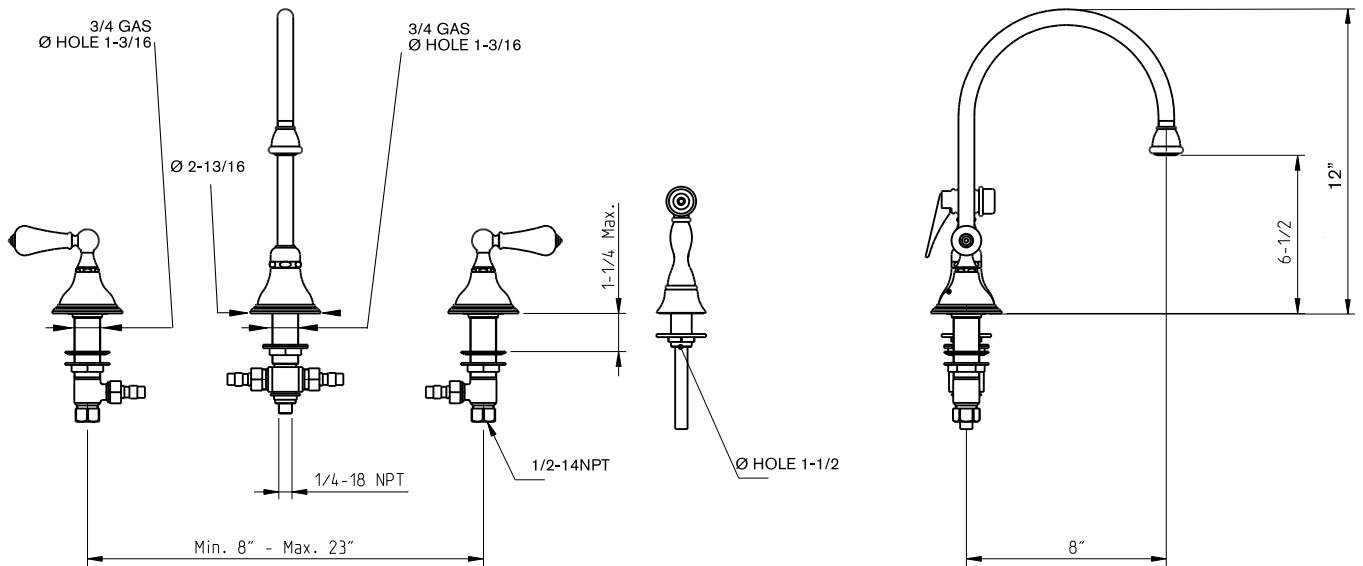

## Kitchen widespread W/ spray

technical specifications  
 note: xxx represent different finishes

code: 275 245 xxx

www.cifial.pt | cifial@cifial.pt  
 cifialdecor@infonegocio.com  
 www.cifial.co.uk | sales@cifial.co.uk  
 www.cifialusa.com | info@cifialusa.com