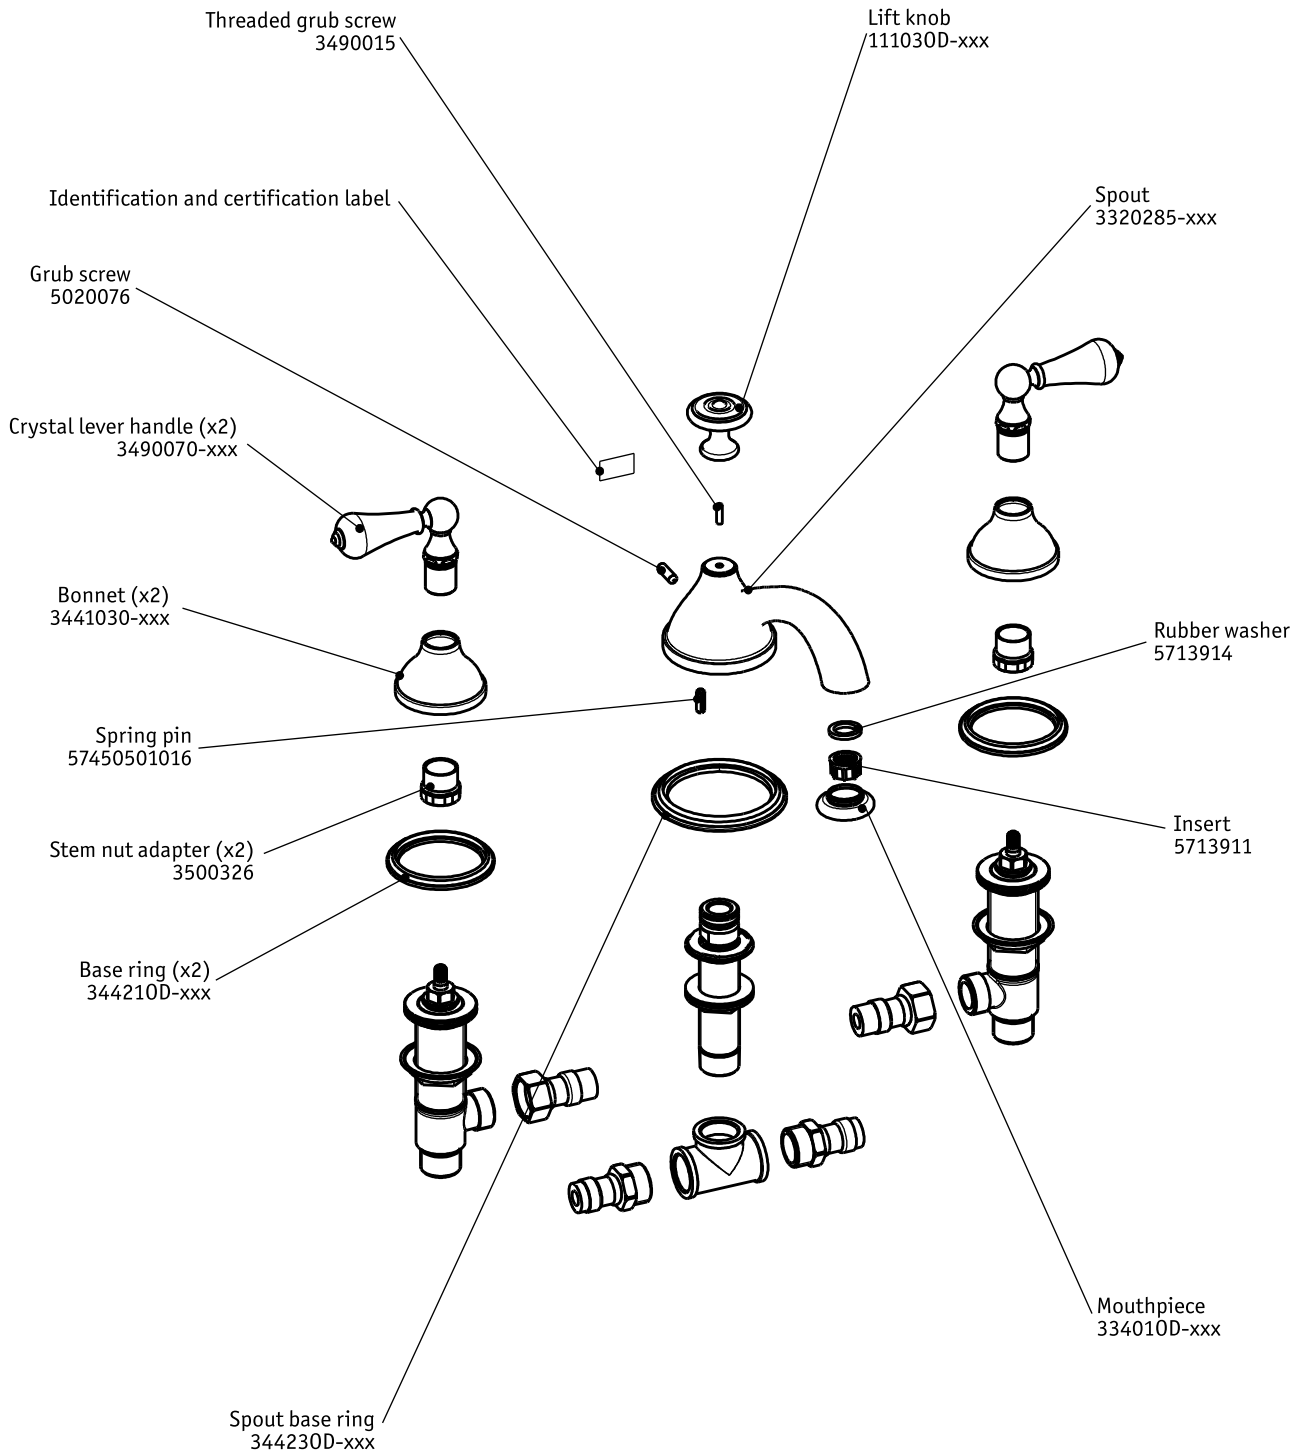

## Asbury

3 Piece 3/4" Roman Tub Trim

code | 275 640 xxx

Rough: 289 740 999 (sold separately)

5663844  
983OD038W00

dimensions inches

5663844  
983OD038W00

**Note:** xxx represent different finishes.