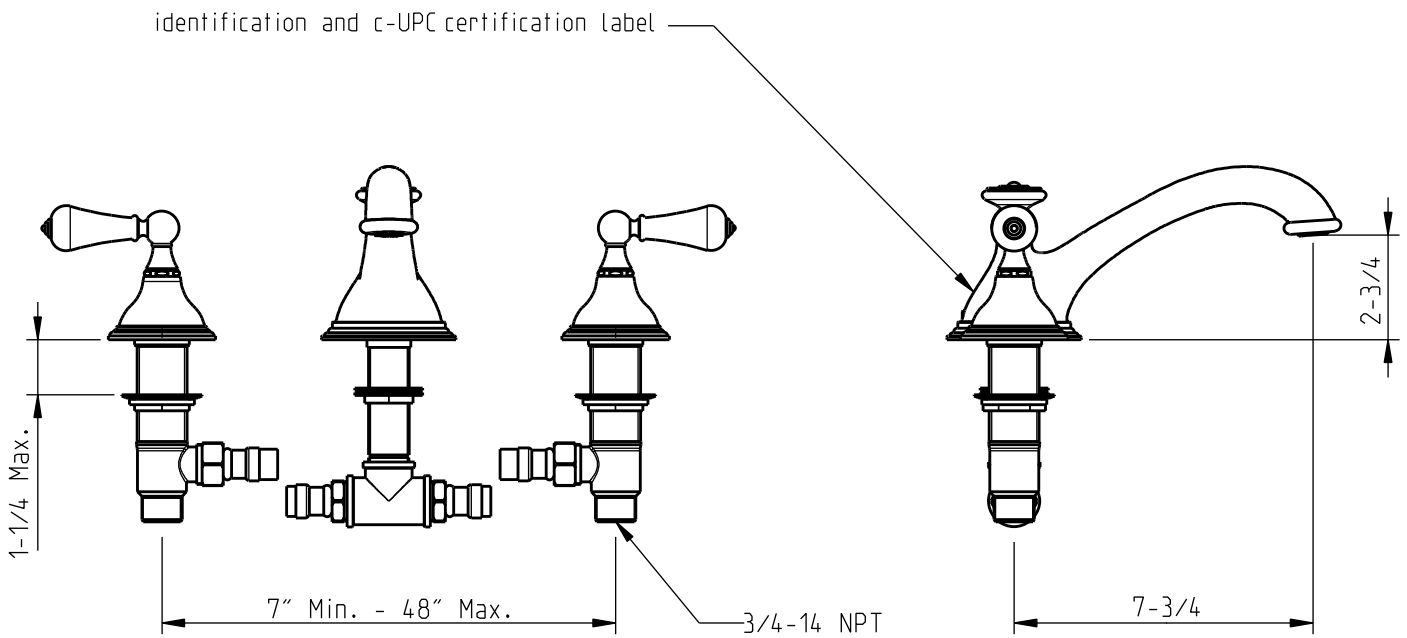

## Asbury

3 Piece 3/4" Roman Tub Trim

code | 275 640 xxx

Rough: 289 740 999 (sold separately)

5663844  
983OD038W00

dimensions inches