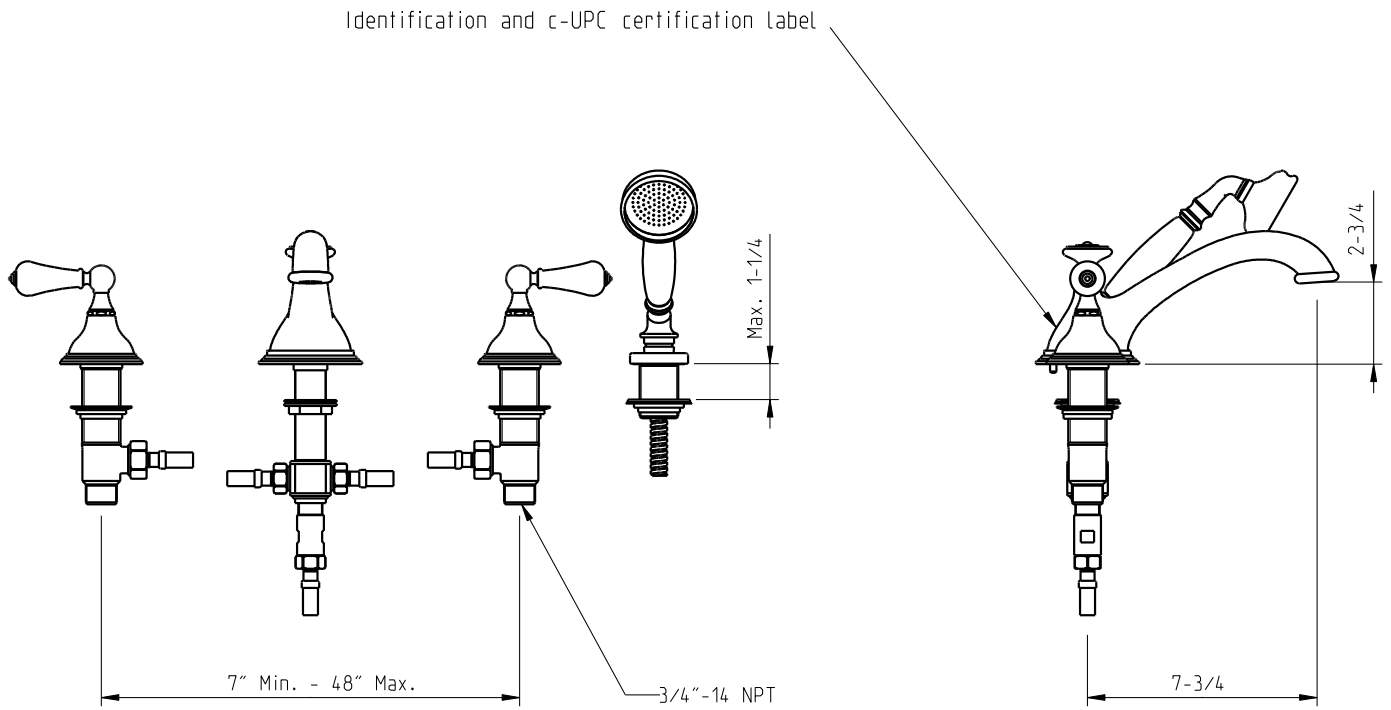

# technical specifications

## ASBURY

4 piece 3/4" roman tube valve

dimensions inches

rough: 289 745 999 (sold separately)

code: 275 645 xxx

note: xxx represent different finishes

cifial@cifial.pt www.cifial.pt  
cifialdecor@infonegocio.com  
sales@cifial.co.uk www.cifial.co.uk