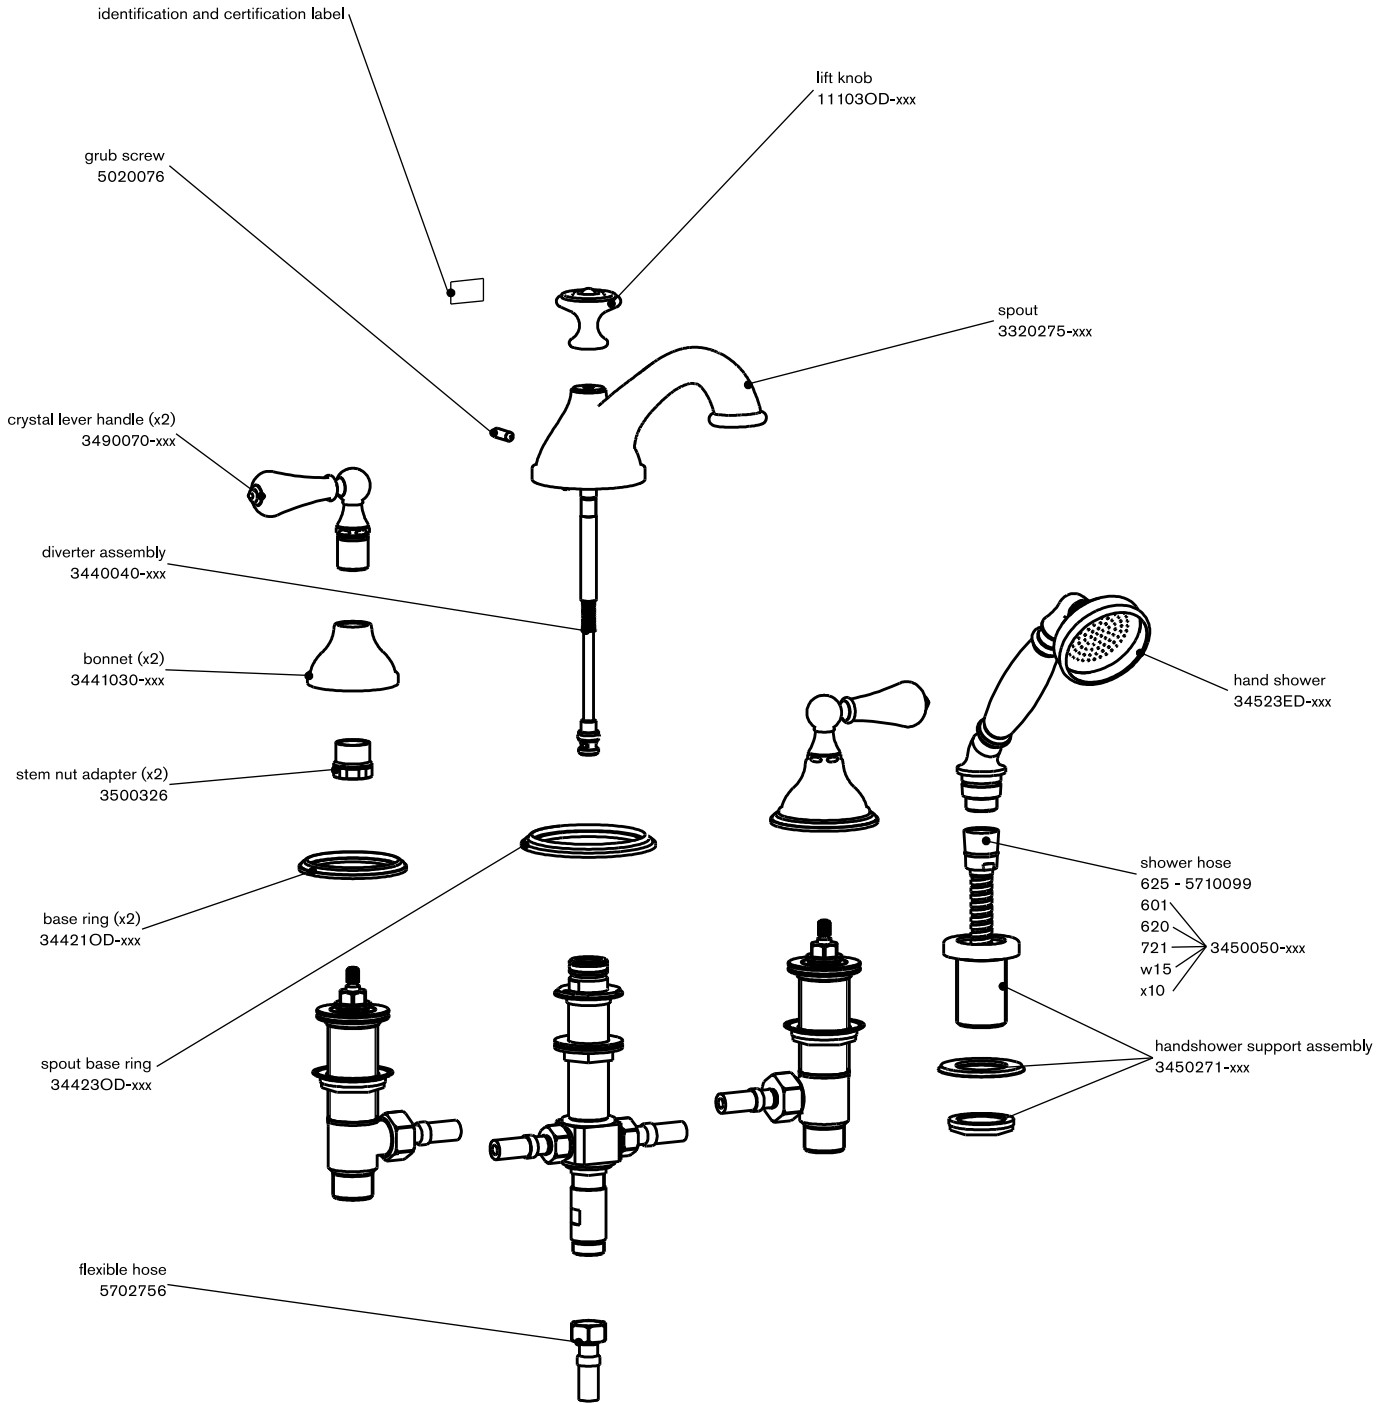

## ASBURY

4 piece 3/4" roman tube valve

dimensions inches

rough: 289 745 999 (sold separately)

code: 275 645 xxx

note: xxx represent different finishes

cifial@cifial.pt www.cifial.pt  
cifialdecor@infonegocio.com  
sales@cifial.co.uk www.cifial.co.uk