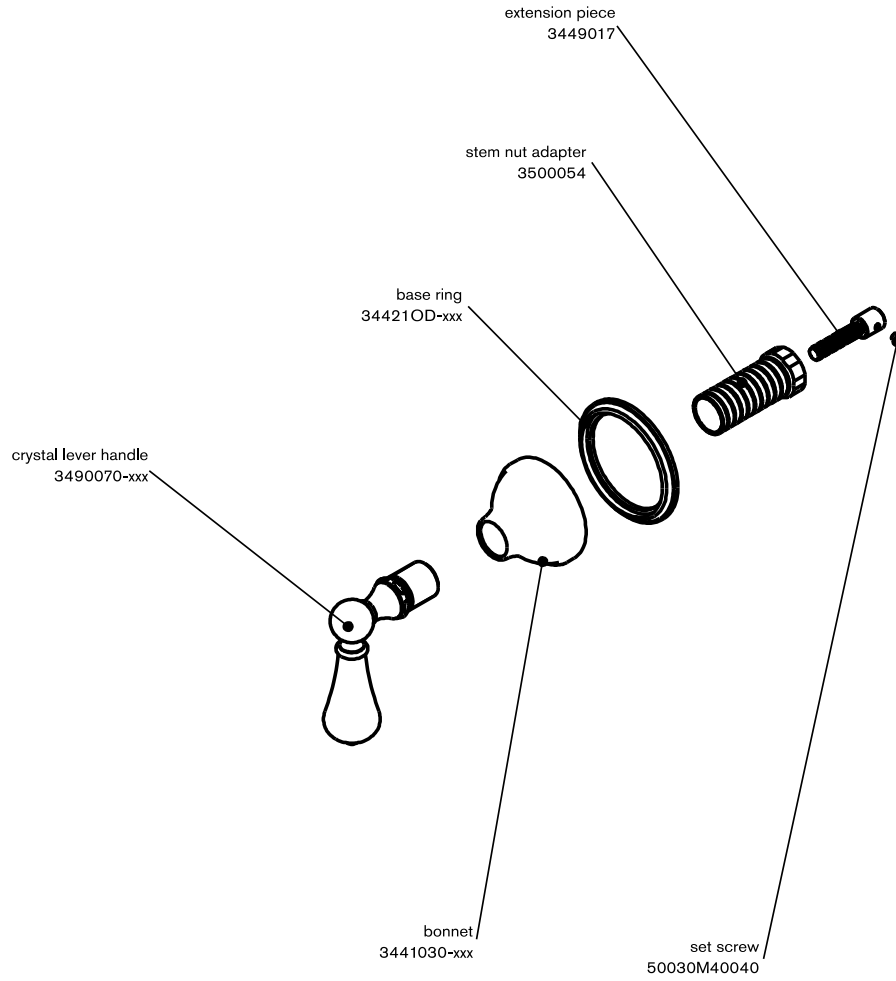

# technical specifications

**CIFIAL**

## **ASBURY**

3/4" wall stop or volume control

dimensions inches

code: 275 665 xxx

note: xxx represent different finishes

cifial@cifial.pt www.cifial.pt  
cifialdecor@infonegocio.com  
sales@cifial.co.uk www.cifial.co.uk