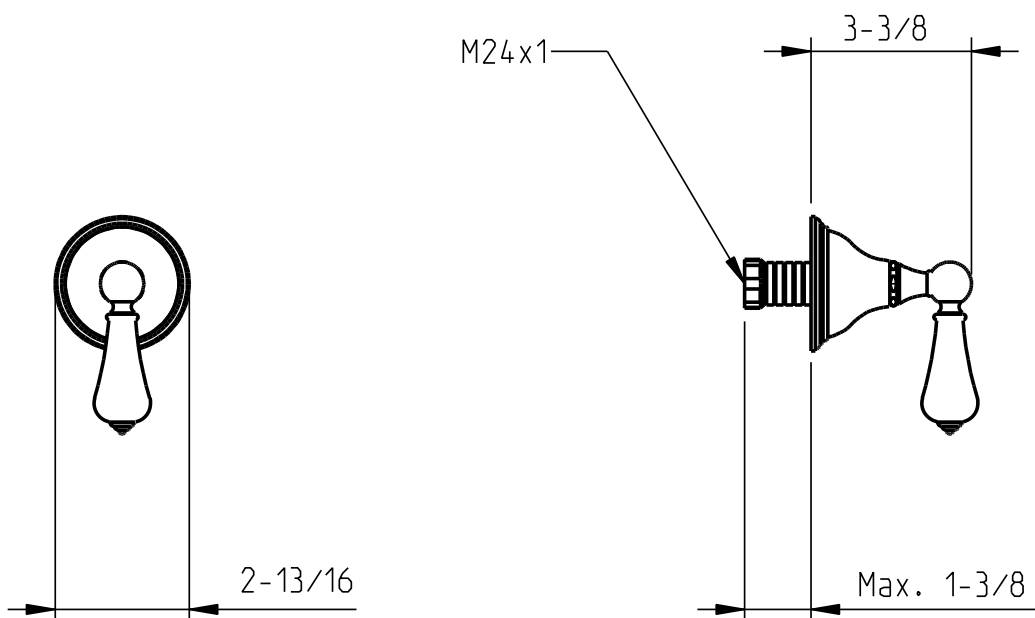

technical specifications

CIFIAL

ASBURY

3/4" wall stop or volume control

dimensions inches

code: 275 665 xxx