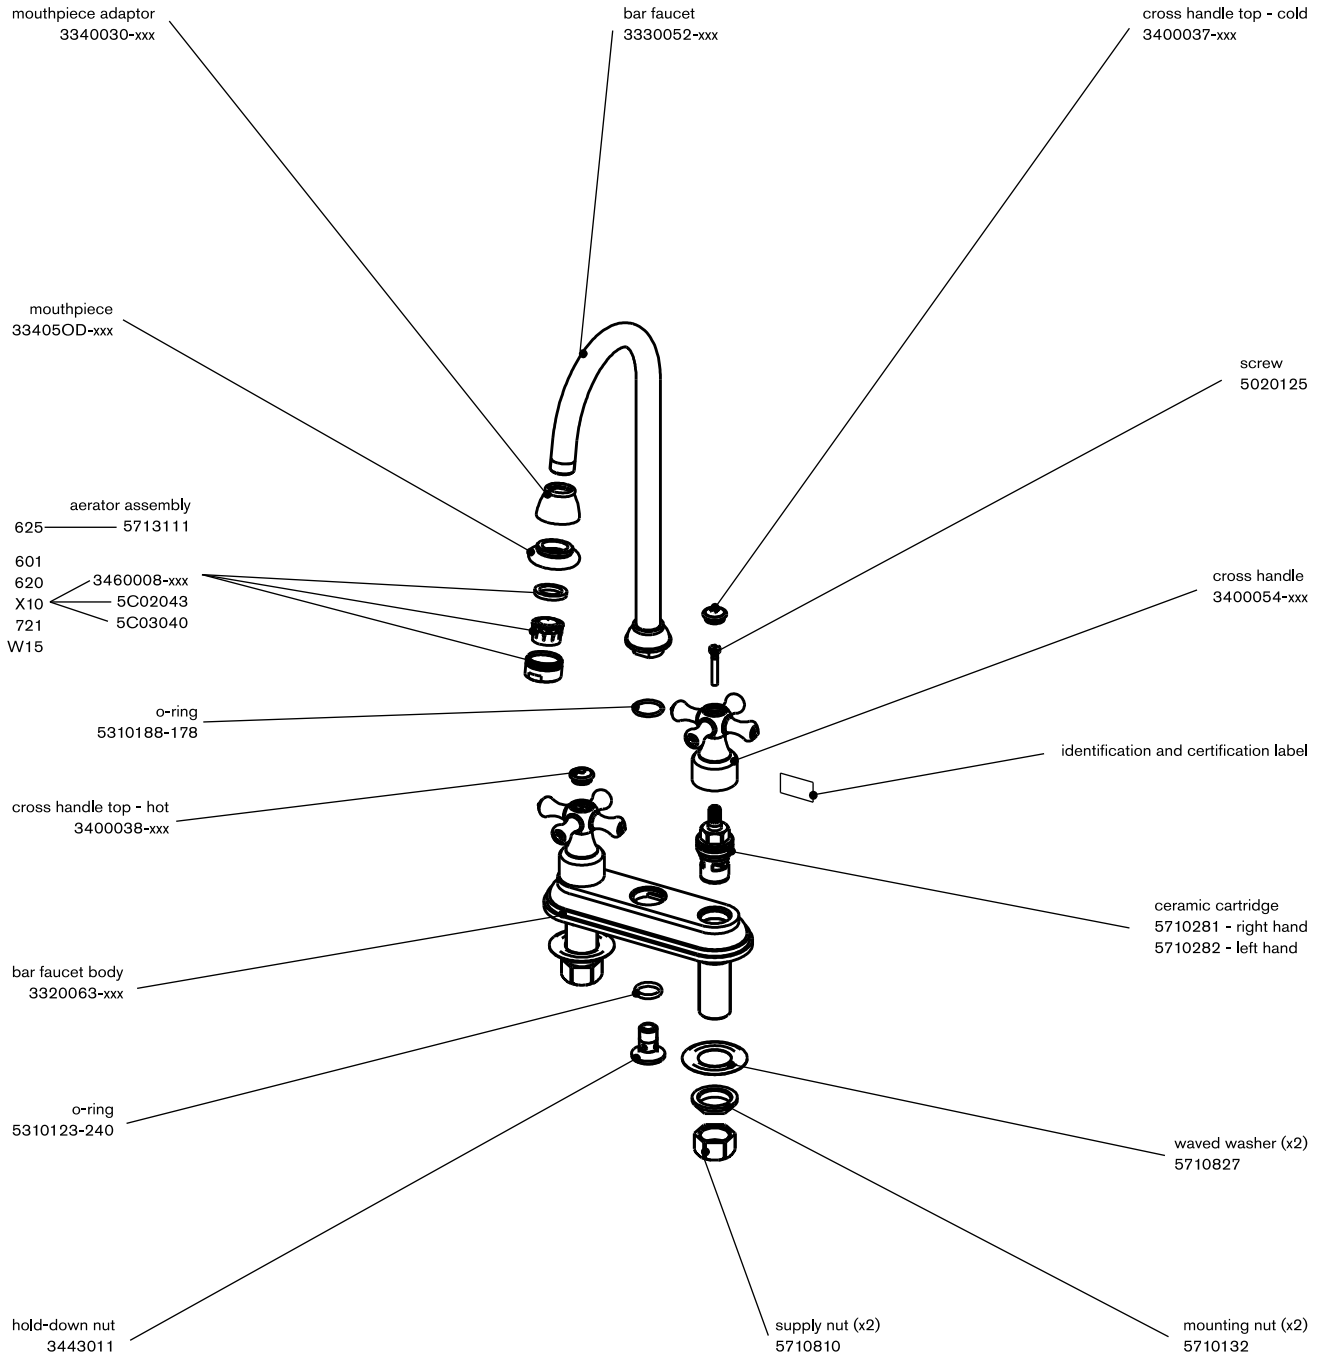

ASBURY

4" centerset bar faucet

dimensions inches

technical specifications
 note: xxx represent different finishes

code: 277 225 xxx

www.cifial.pt | cifial@cifial.pt
 cifialdecor@infonegocio.com
 www.cifial.co.uk | sales@cifial.co.uk
 www.cifialusa.com | info@cifialusa.com

5663879
 983ED02W01