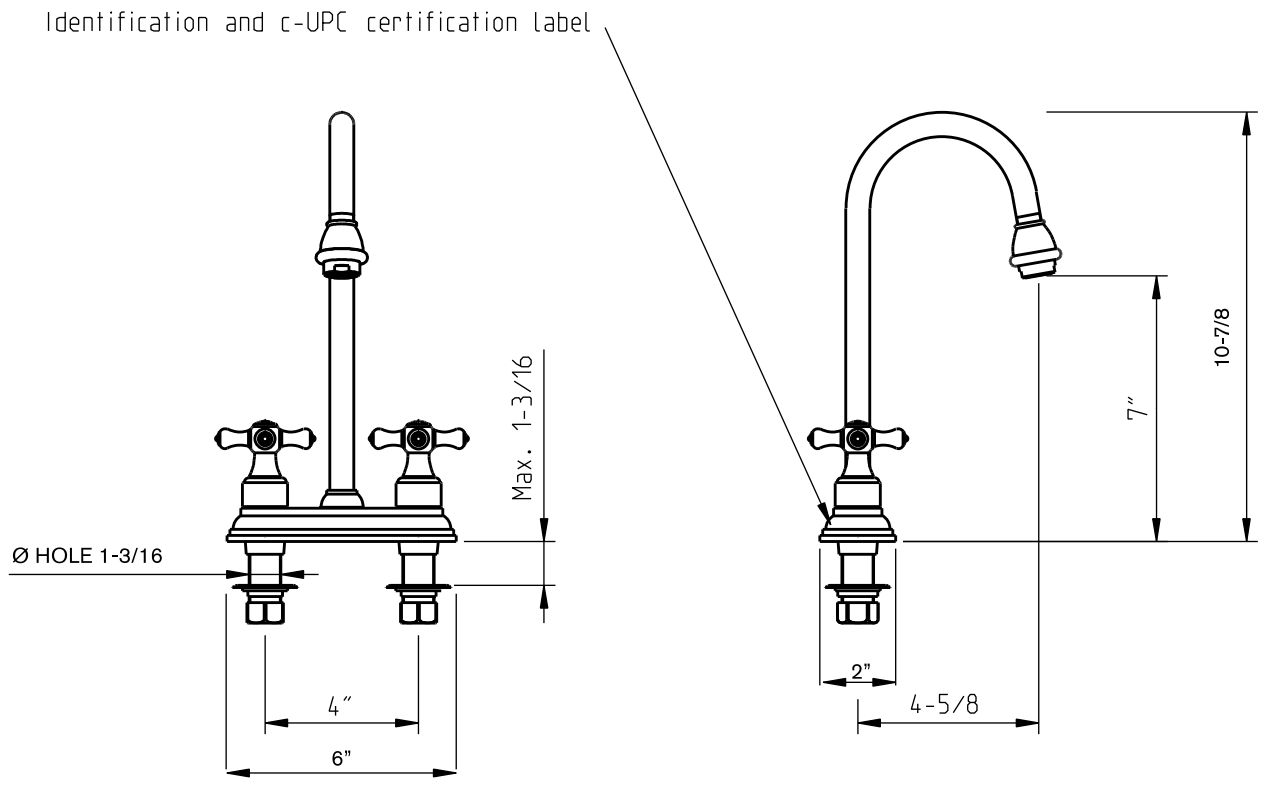

ASBURY

4" centerset bar faucet

dimensions inches

technical specifications
 note: xxx represent different finishes

code: 277 225 xxx

www.cifial.pt | cifial@cifial.pt
 cifialdecor@infonegocio.com
 www.cifial.co.uk | sales@cifial.co.uk
 www.cifialusa.com | info@cifialusa.com