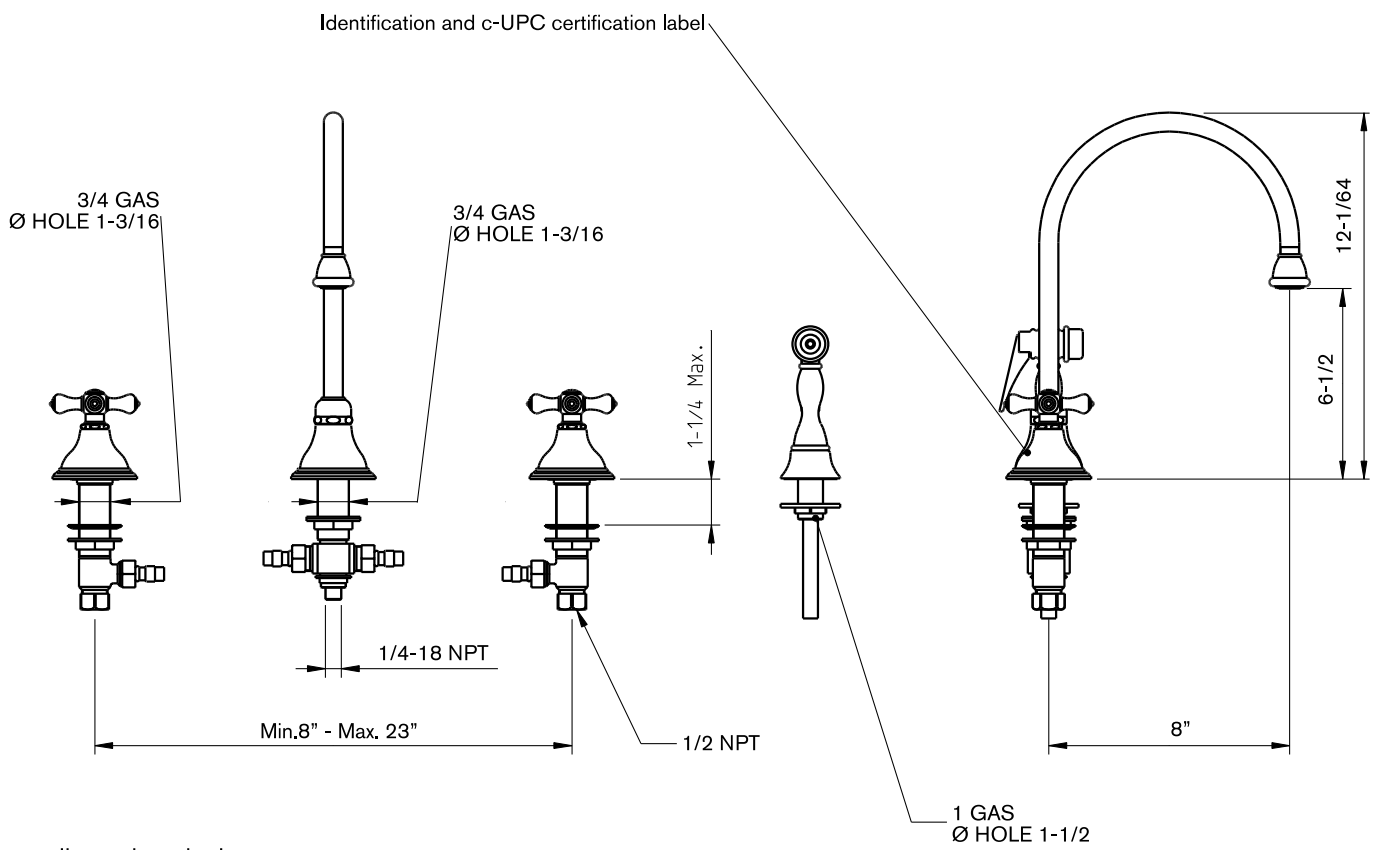

## Kitchen widesread W/ spray

dimensions inches

technical specifications  
 note: xxx represent different finishes

code: 277 245 xxx

www.cifial.pt | cifial@cifial.pt  
 cifialdecor@infonegocio.com  
 www.cifial.co.uk | sales@cifial.co.uk  
 www.cifialusa.com | info@cifialusa.com