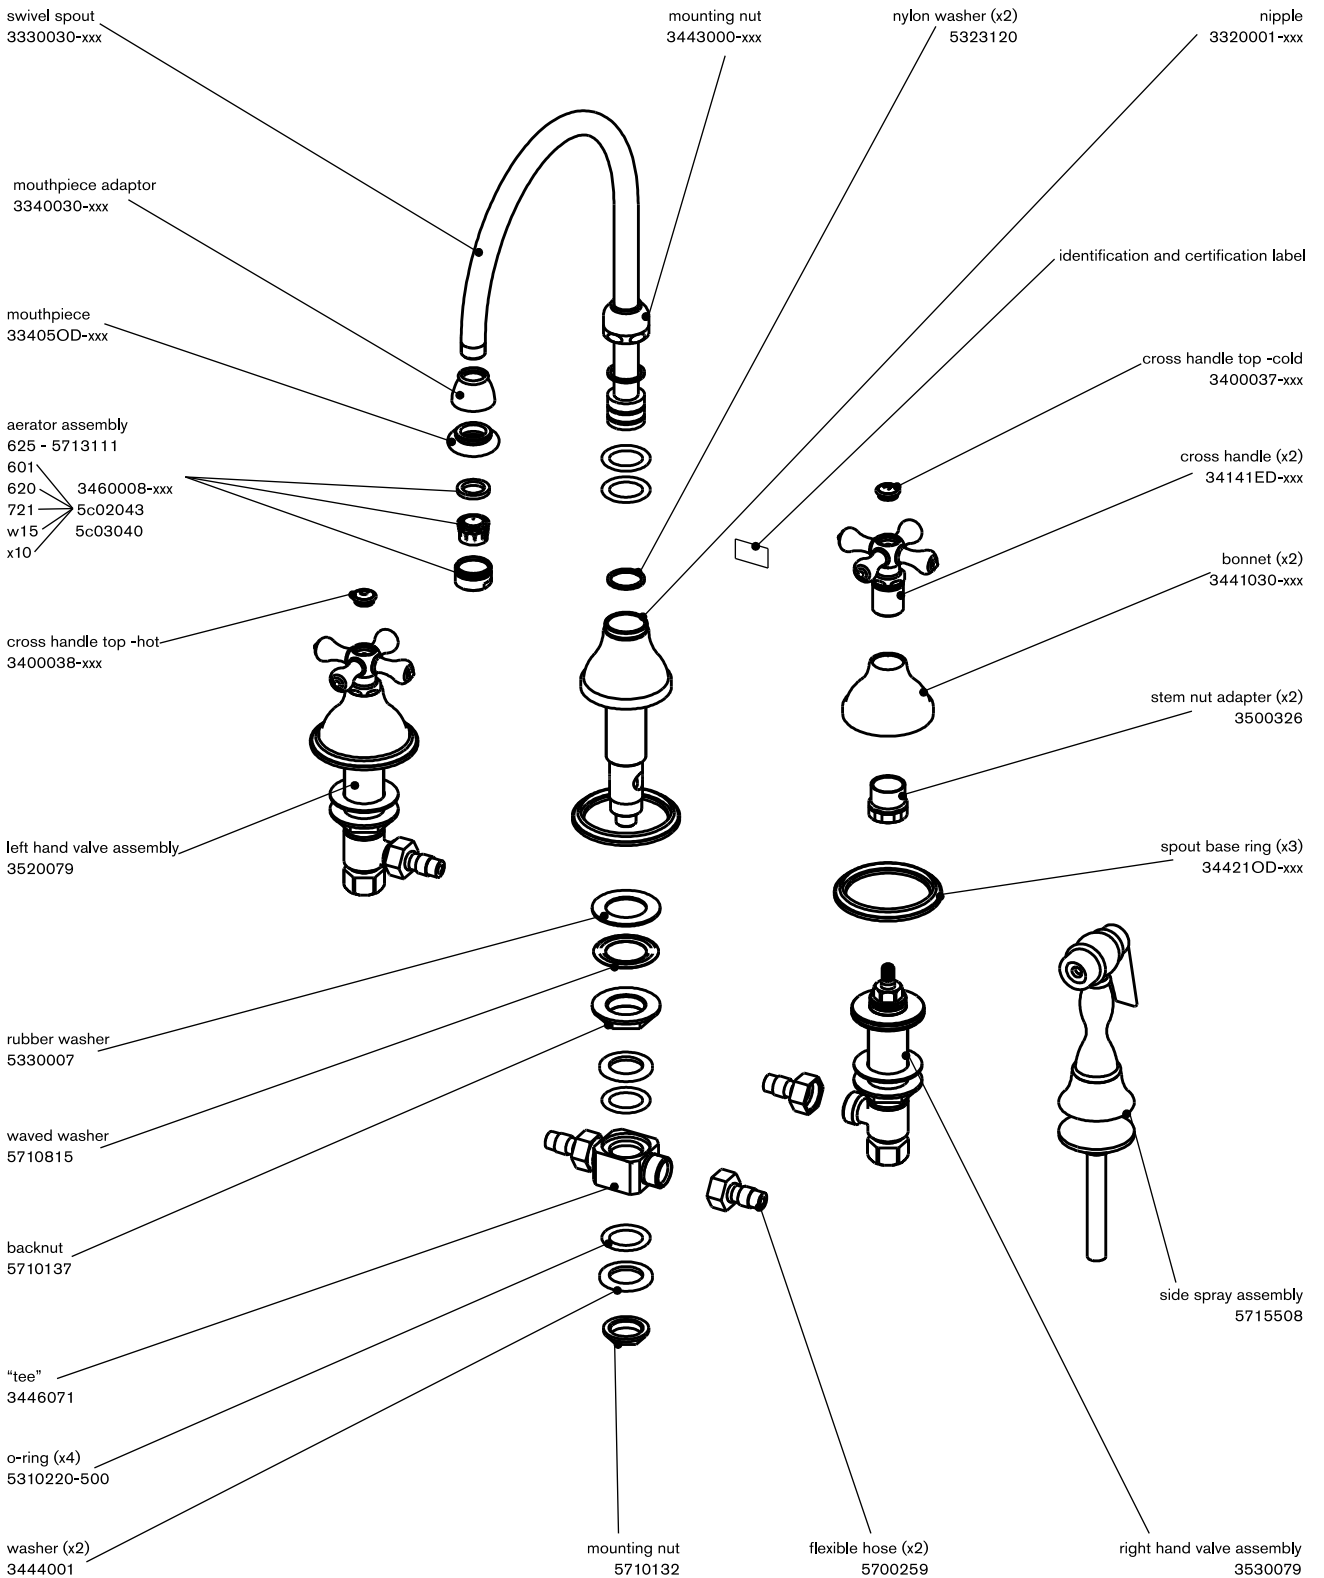

## Kitchen widesread W/ spray

dimensions inches

technical specifications  
 note: xxx represent different finishes

code: 277 245 xxx

www.cifial.pt | cifial@cifial.pt  
 cifialdecor@infonegocio.com  
 www.cifial.co.uk | sales@cifial.co.uk  
 www.cifialusa.com | info@cifialusa.com